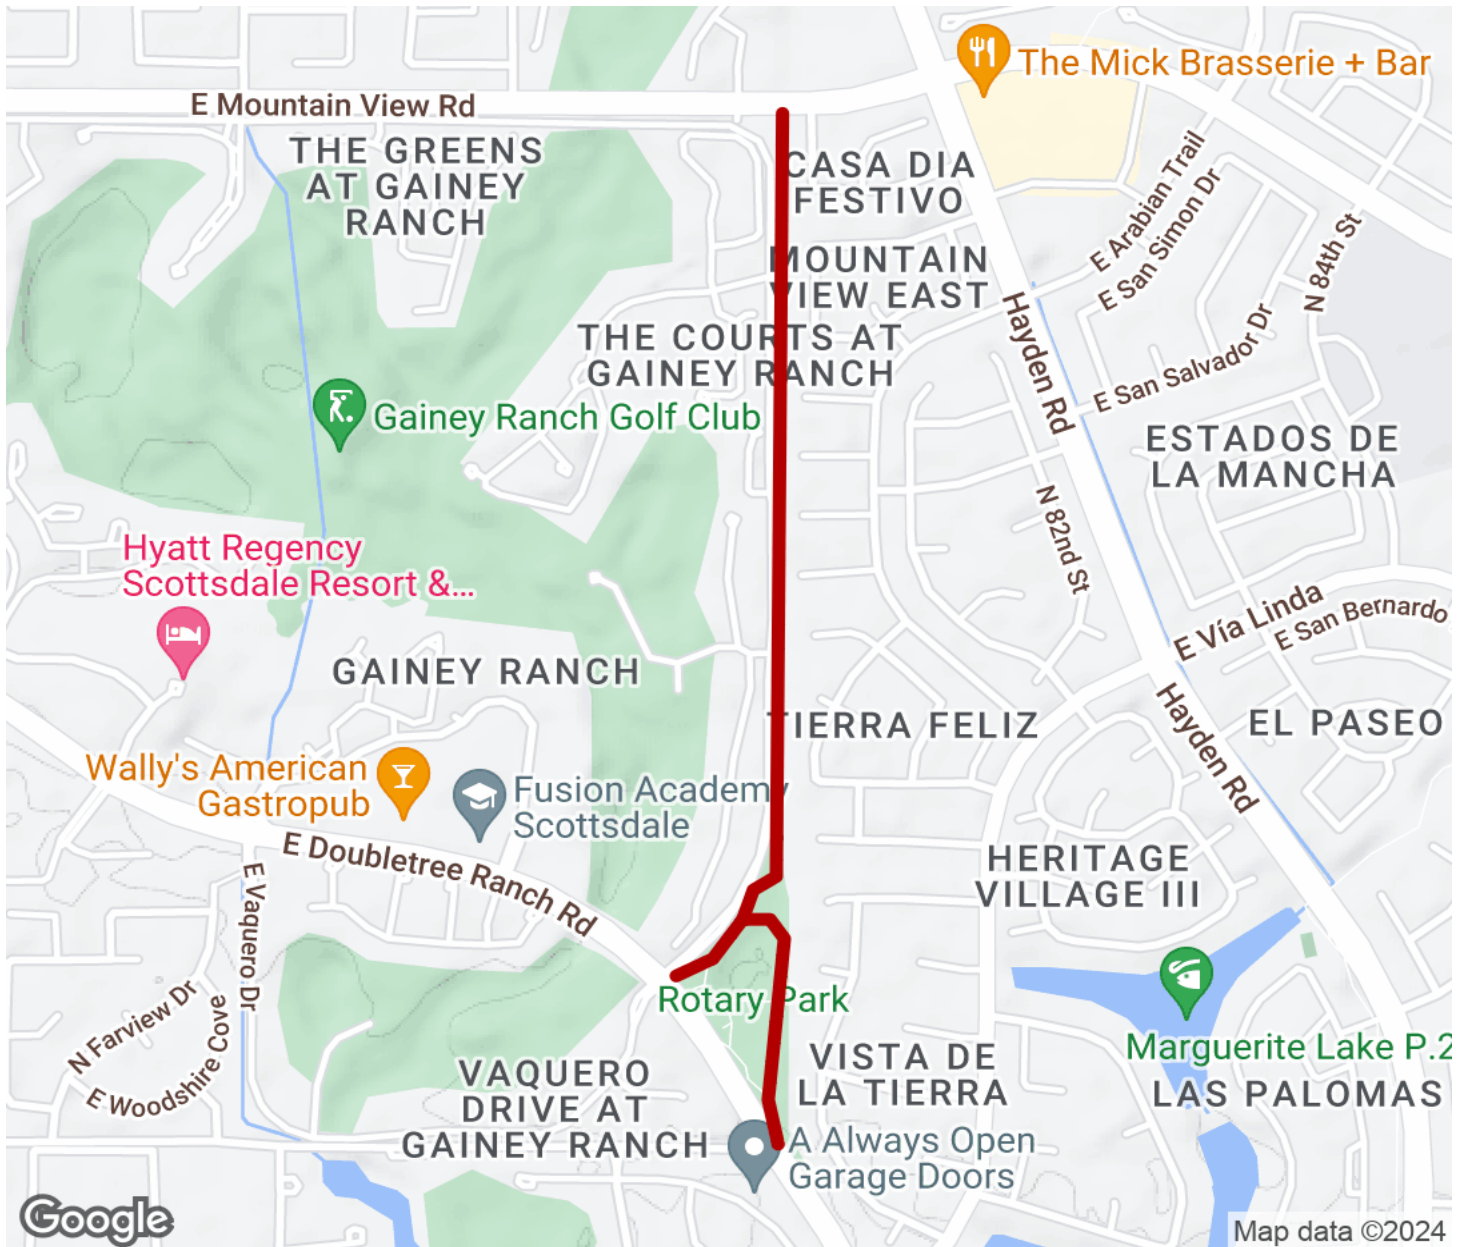

2024

TrailLink Unlimited

Guides

Gainey Ranch Road Trail

Arizona

Gainey Ranch Road Trail

Arizona

This short trail parallels Gainey Ranch Road from Scottsdale Rotary Park to E. Mountain View Road. It offers a great family

This short trail parallels Gainey Ranch Road from Scottsdale Rotary Park to E. Mountain View Road. It offers a great family recreation opportunity to nearby residents.

Gainey Ranch Road Trail

Arizona

States: Arizona

Counties: Maricopa

Length: 1.1miles

Trail end points: E. Mountain View Rd. to
Scottsdale Rotary Park at E. Doubletree Ranch
Rd.

Trail surfaces: Concrete

Trail category: Greenway/Non-RT

Trail activities: Bike,Inline
Skating,Wheelchair Accessible,Walking

Parking & Trail Access

Parking and restrooms for the Gainey Ranch Road Trail are available at Scottsdale Rotary Park (7959 E. Doubletree Ranch) in Scottsdale.

Gainey Ranch Road Trail

Arizona

Trailhead

Restroom