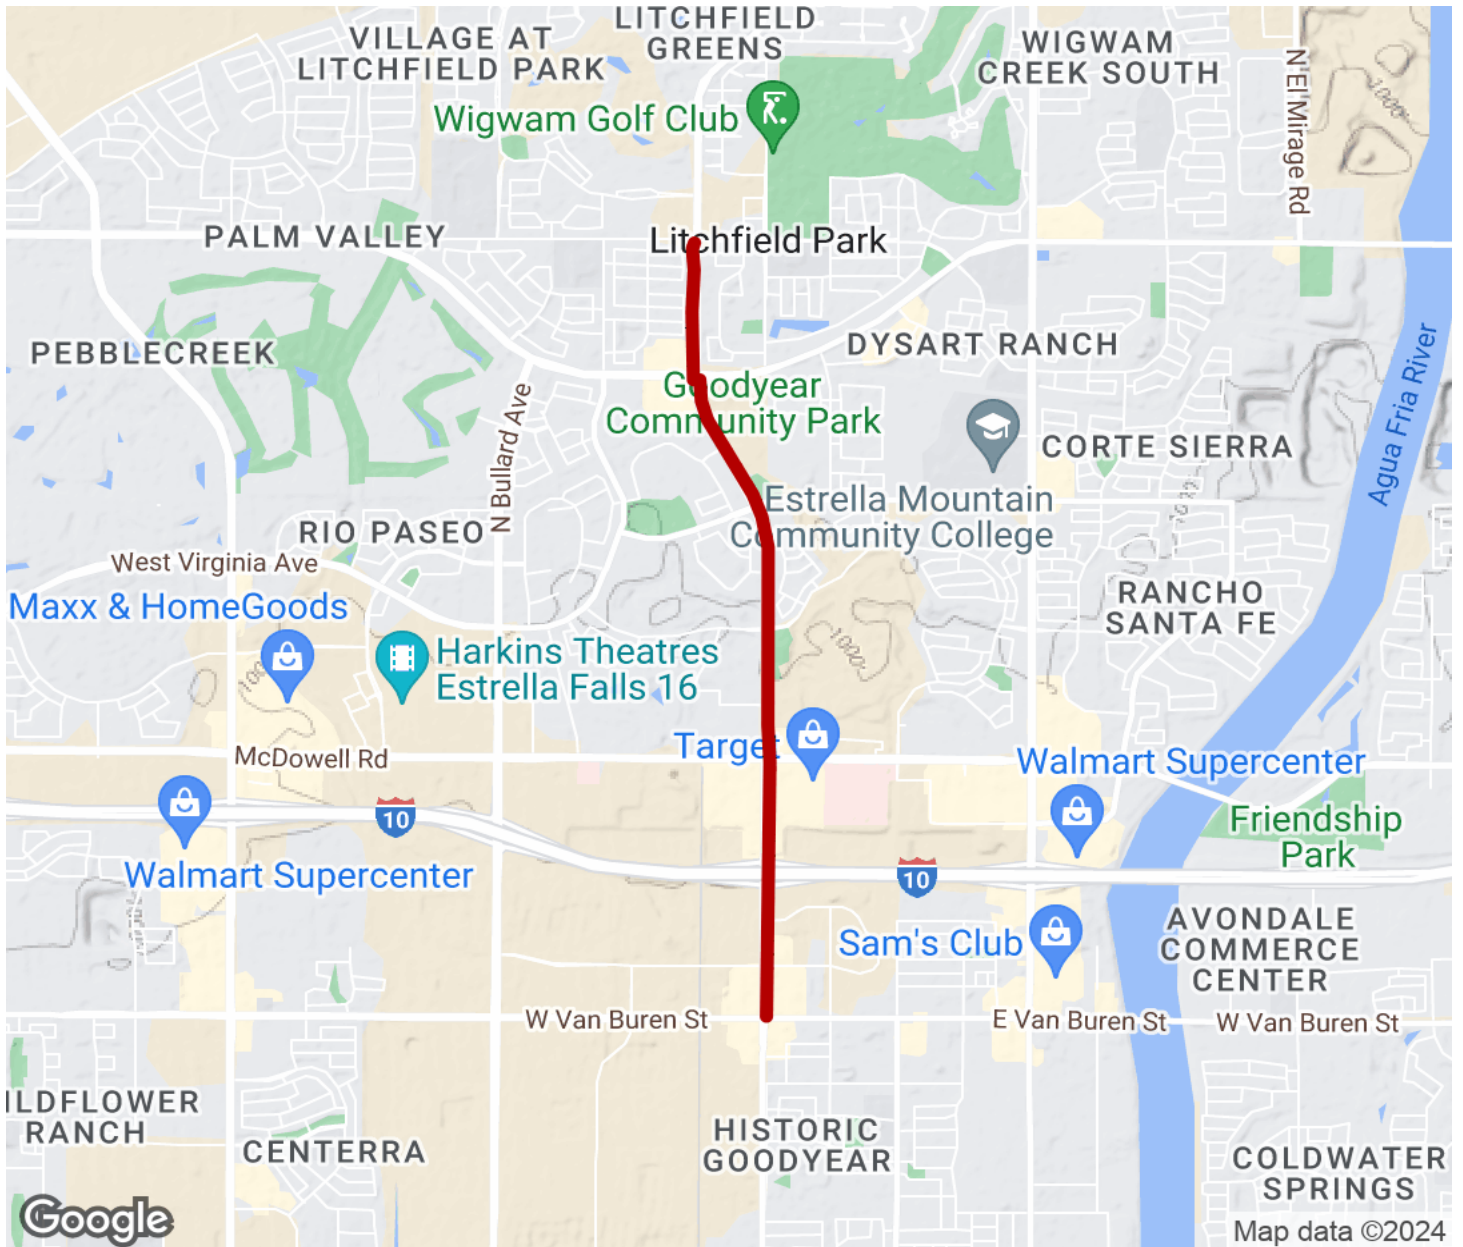

2024

TrailLink Unlimited

Guides

**Litchfield
Road Path**
Arizona

Litchfield Road Path

Arizona

This sidepath along Litchfield Road serves to connect the communities of Litchfield Park and Goodyear, just outside of

This sidepath along Litchfield Road serves to connect the communities of Litchfield Park and Goodyear, just outside of Phoenix. The utilitarian-style path is not a destination, but it is valuable as a crucial link for locals to parks, businesses and residences.

Litchfield Road Path

Arizona

States: Arizona

Counties: Maricopa

Length: 3.1miles

Trail end points: N. Litchfield Rd. and W. Wigwam Rd. to N. Litchfield Rd. and W. Van Buren St.

Trail surfaces: Concrete

Trail category: Greenway/Non-RT

Litchfield Road Path

Arizona

Trailhead

Restroom

Parking

Water Fountain

Tunnel

TrailLink
by Rails-to-Trails Conservancy