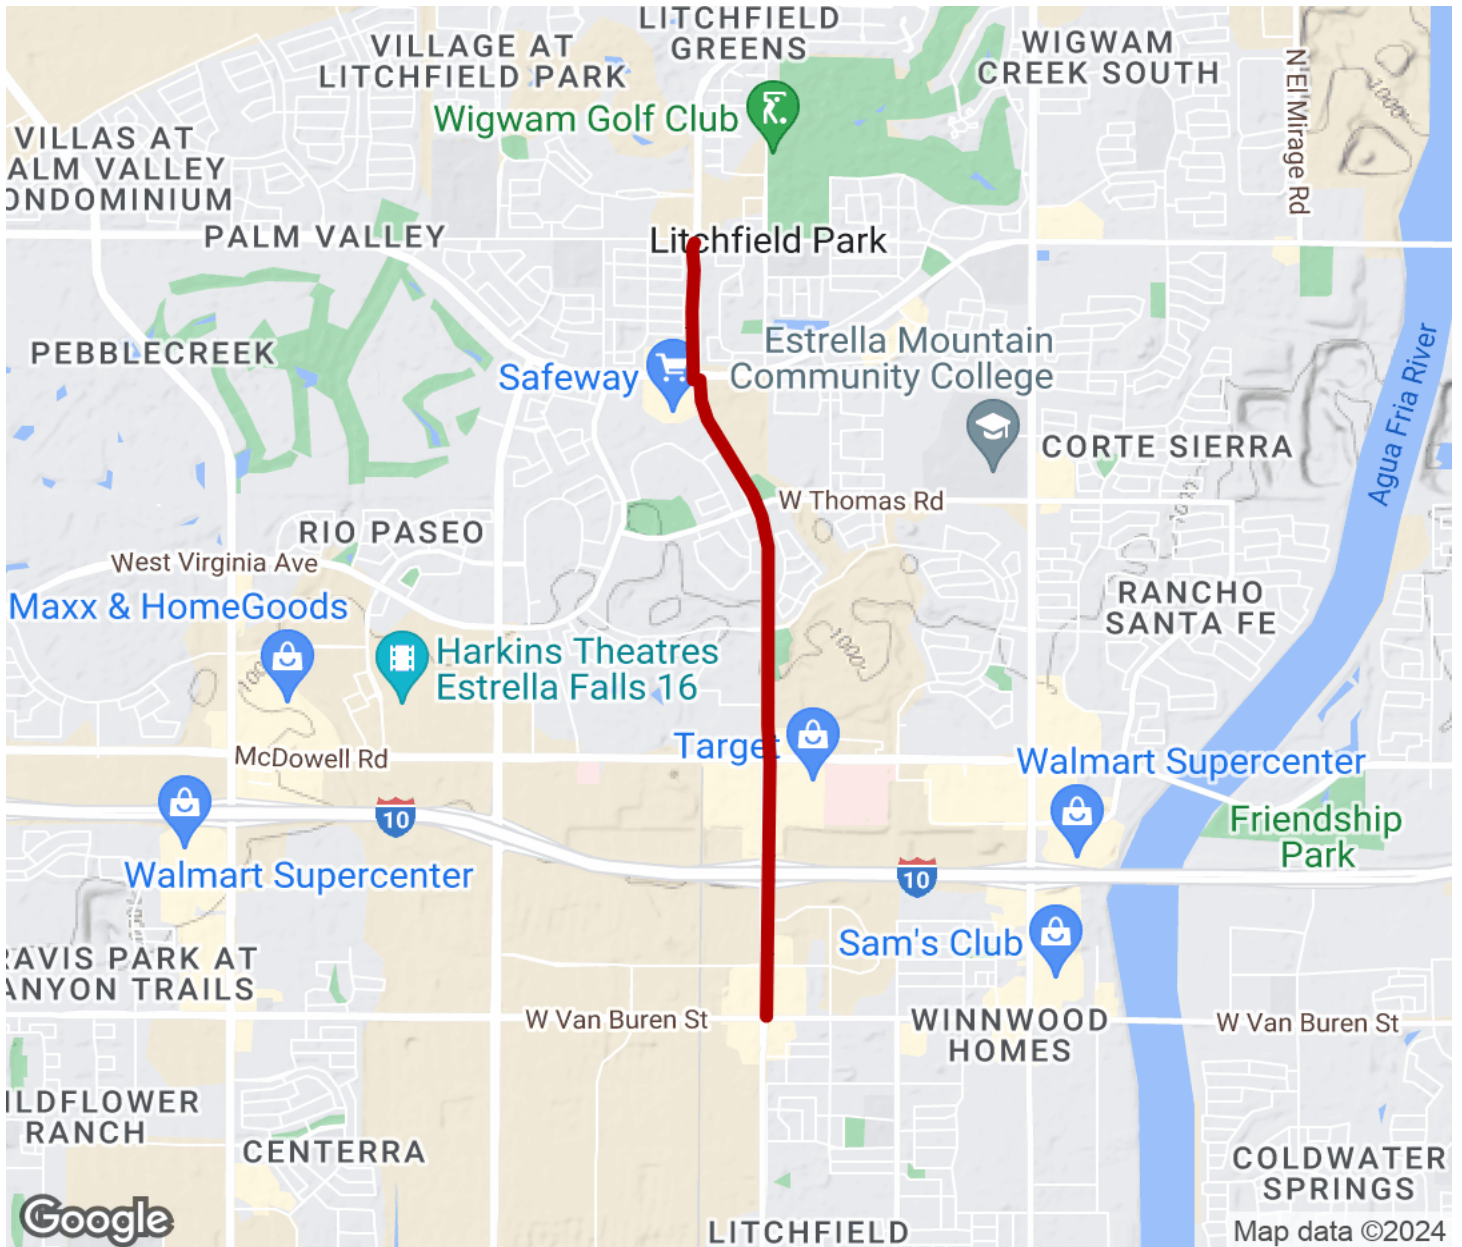

## Litchfield Road Path

Arizona

*This sidepath along Litchfield Road serves to connect the communities of Litchfield Park and Goodyear, just outside of*

This sidepath along Litchfield Road serves to connect the communities of Litchfield Park and Goodyear, just outside of Phoenix. The utilitarian-style path is not a destination, but it is valuable as a crucial link for locals to parks, businesses and residences.

# Litchfield Road Path

Arizona

**States:** Arizona

**Counties:** Maricopa

Length: 3.1miles

**Trail end points:** N. Litchfield Rd. and W. Wigwam Rd. to N. Litchfield Rd. and W. Van Buren St.

**Trail surfaces:** Concrete

## Parking & Trail Access

Parking and restrooms for the Litchfield Road Path can be found at Goodyear Community Park (3151 N. Litchfield Road) in Goodyear.

# Litchfield Road Path

Arizona

Trailhead

Restroom

Parking

Water Fountain

Tunnel

**TrailLink**  
by Rails-to-Trails Conservancy