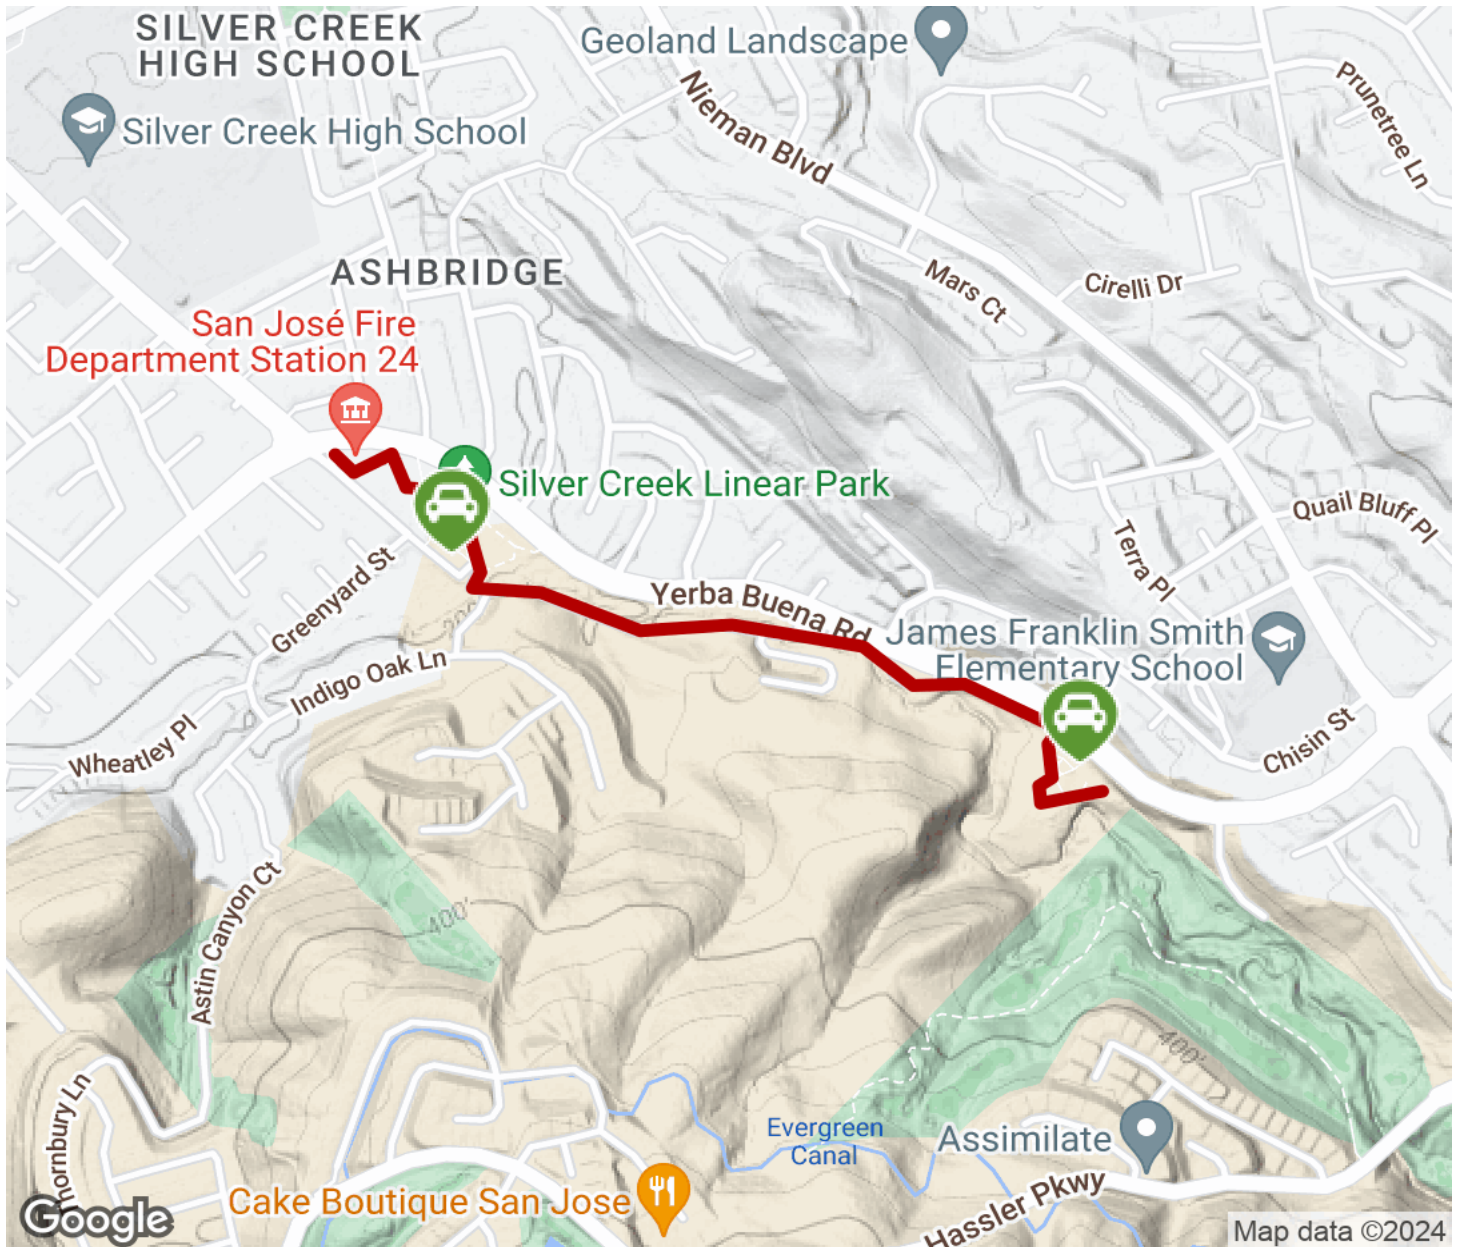

Upper Silver Creek Trail

California

Trailhead

Restroom

Parking

Water Fountain

Tunnel

TrailLink
by Rails-to-Trails Conservancy

TrailLink.com