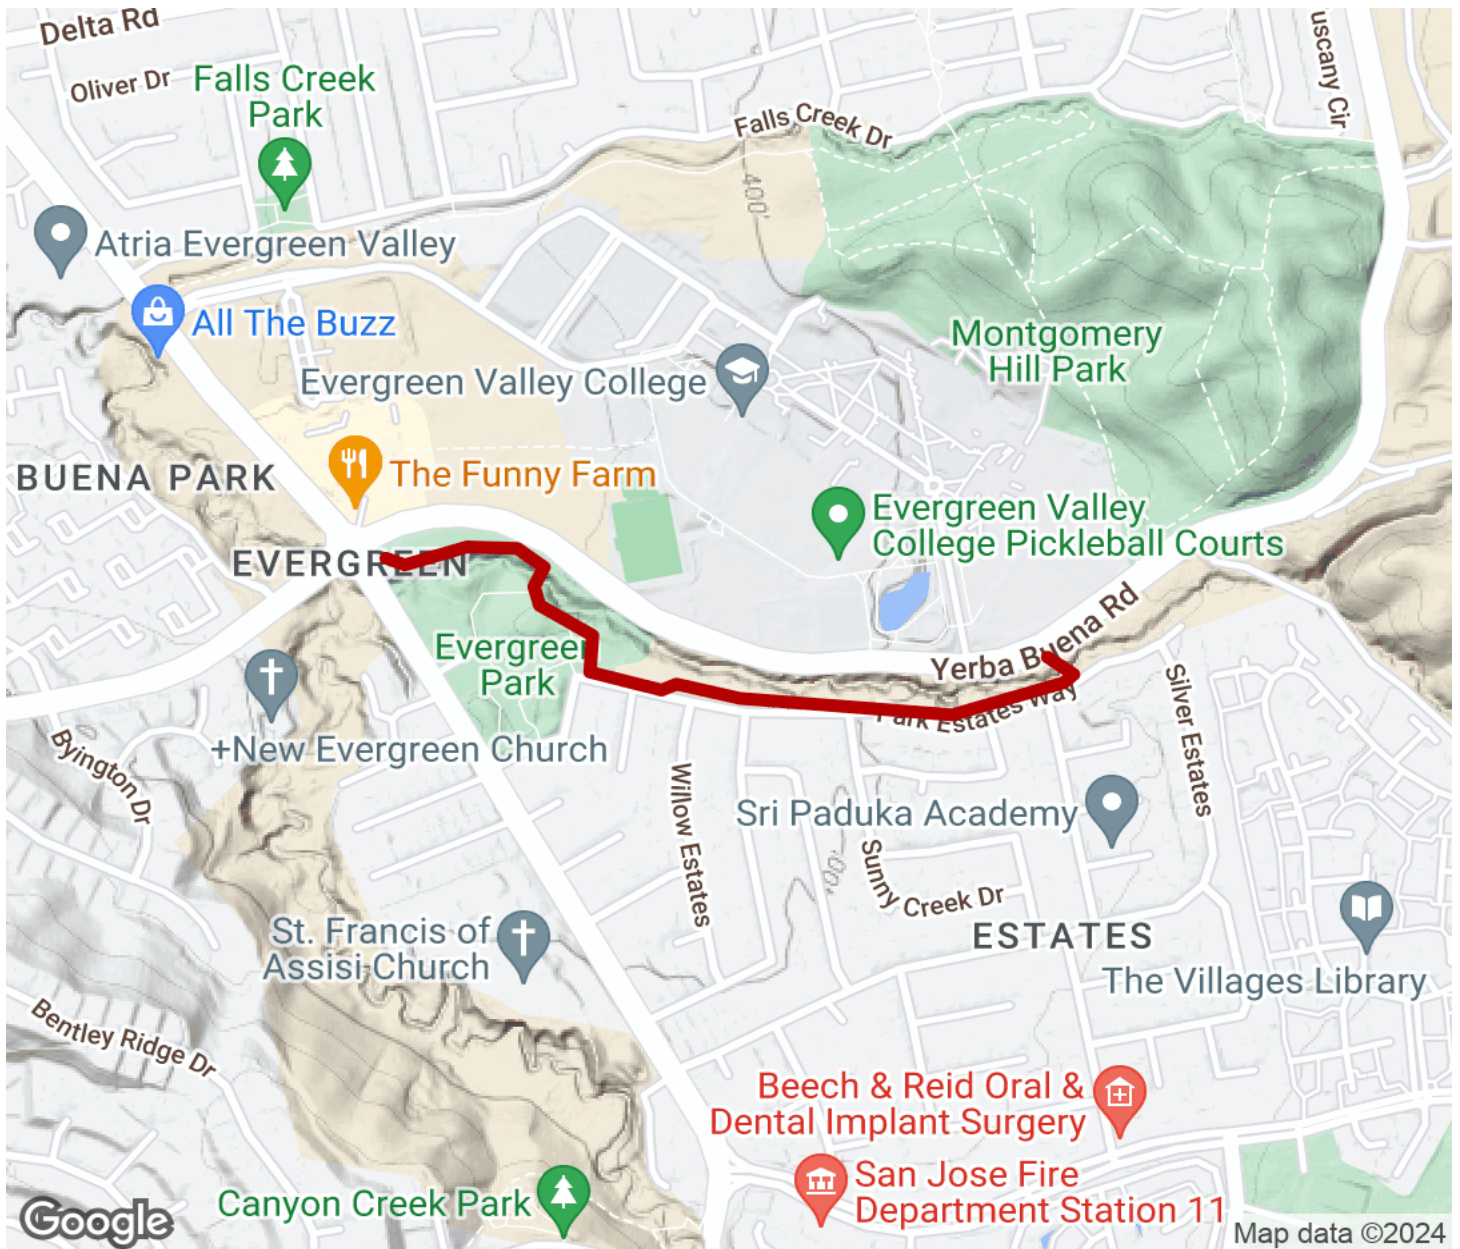

2024

TrailLink Unlimited

Guides

**Yerba Buena
Creek Trail**
California

Yerba Buena Creek Trail

California

The Yerba Buena Creek Trail follows its namesake creek through Evergreen Park behind the community center, paralleling Yerba

The Yerba Buena Creek Trail follows its namesake creek through Evergreen Park behind the community center, paralleling Yerba Buena Road and Park Estates Way.

Yerba Buena Creek Trail

California

States: California

Counties: Santa Clara

Length: 0.7miles

Trail end points: Yerba Buena Rd. at San Felipe Rd. to Yerba Buena Rd. nr. Valle del Laeo

Trail surfaces: Asphalt,Gravel

Trail category: Greenway/Non-RT

Trail activities: Bike,Mountain Biking,Walking

Parking & Trail Access

Park at Evergreen Community Center off San Felipe Road.

Yerba Buena Creek Trail

California

Trailhead

Restroom

Parking

Water Fountain