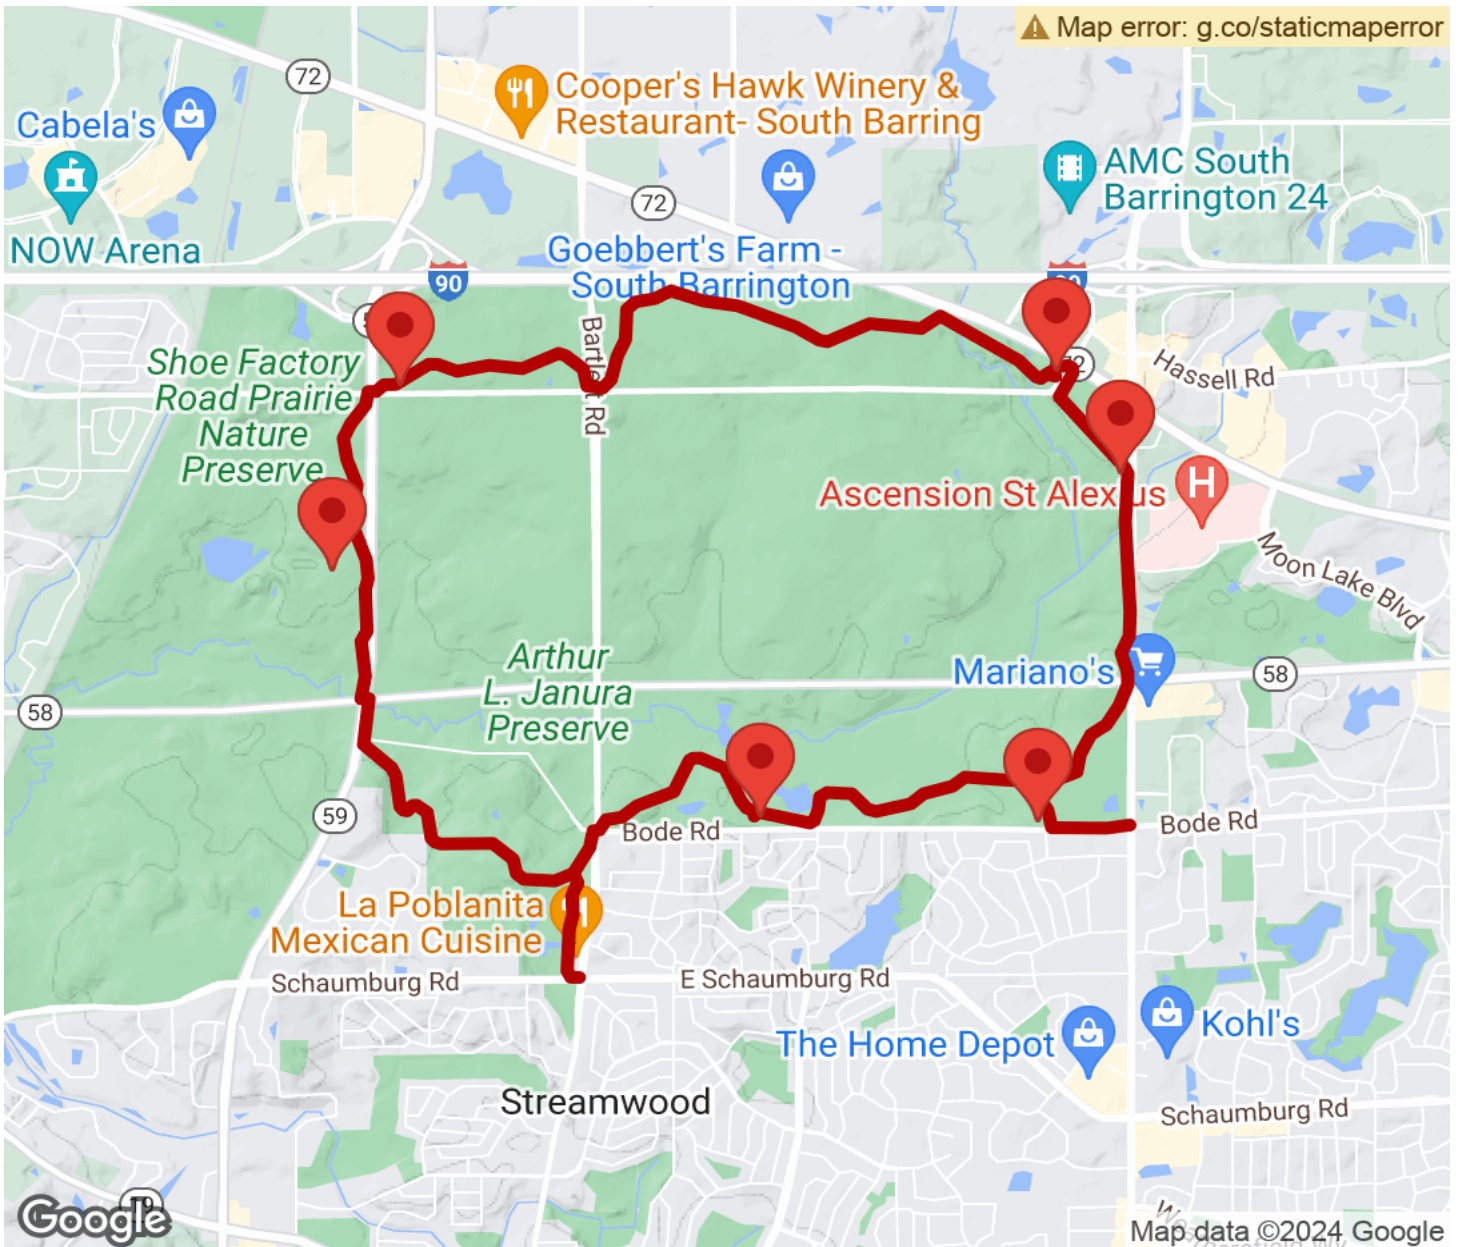

2024

TrailLink Unlimited

Guides

Poplar Creek Trail

Illinois

Poplar Creek Trail

Illinois

The Poplar Creek Trail is a 9.5-mile paved loop around Poplar Creek Forest Preserve near Hoffman Estates. The trail has a couple

The Poplar Creek Trail is a 9.5-mile paved loop around Poplar Creek Forest Preserve near Hoffman Estates. The trail has a couple of hills but is otherwise level and makes for a pleasant journey through the wooded preserve.

Poplar Creek Trail

Illinois

States: Illinois

Counties: Cook

Length: 9.5miles

Trail end points: I-90 to Schaumber Rd. to SR
59/Sutton Rd. to Barrington Rd.

Trail surfaces: Asphalt

Trail category: Greenway/Non-RT

Trail activities: Bike, Inline
Skating, Wheelchair Accessible, Walking

Parking & Trail Access

Poplar Creek Forest Preserve is located at Route 59 and Golf Road in Hoffman Estates.

Poplar Creek Trail

Illinois