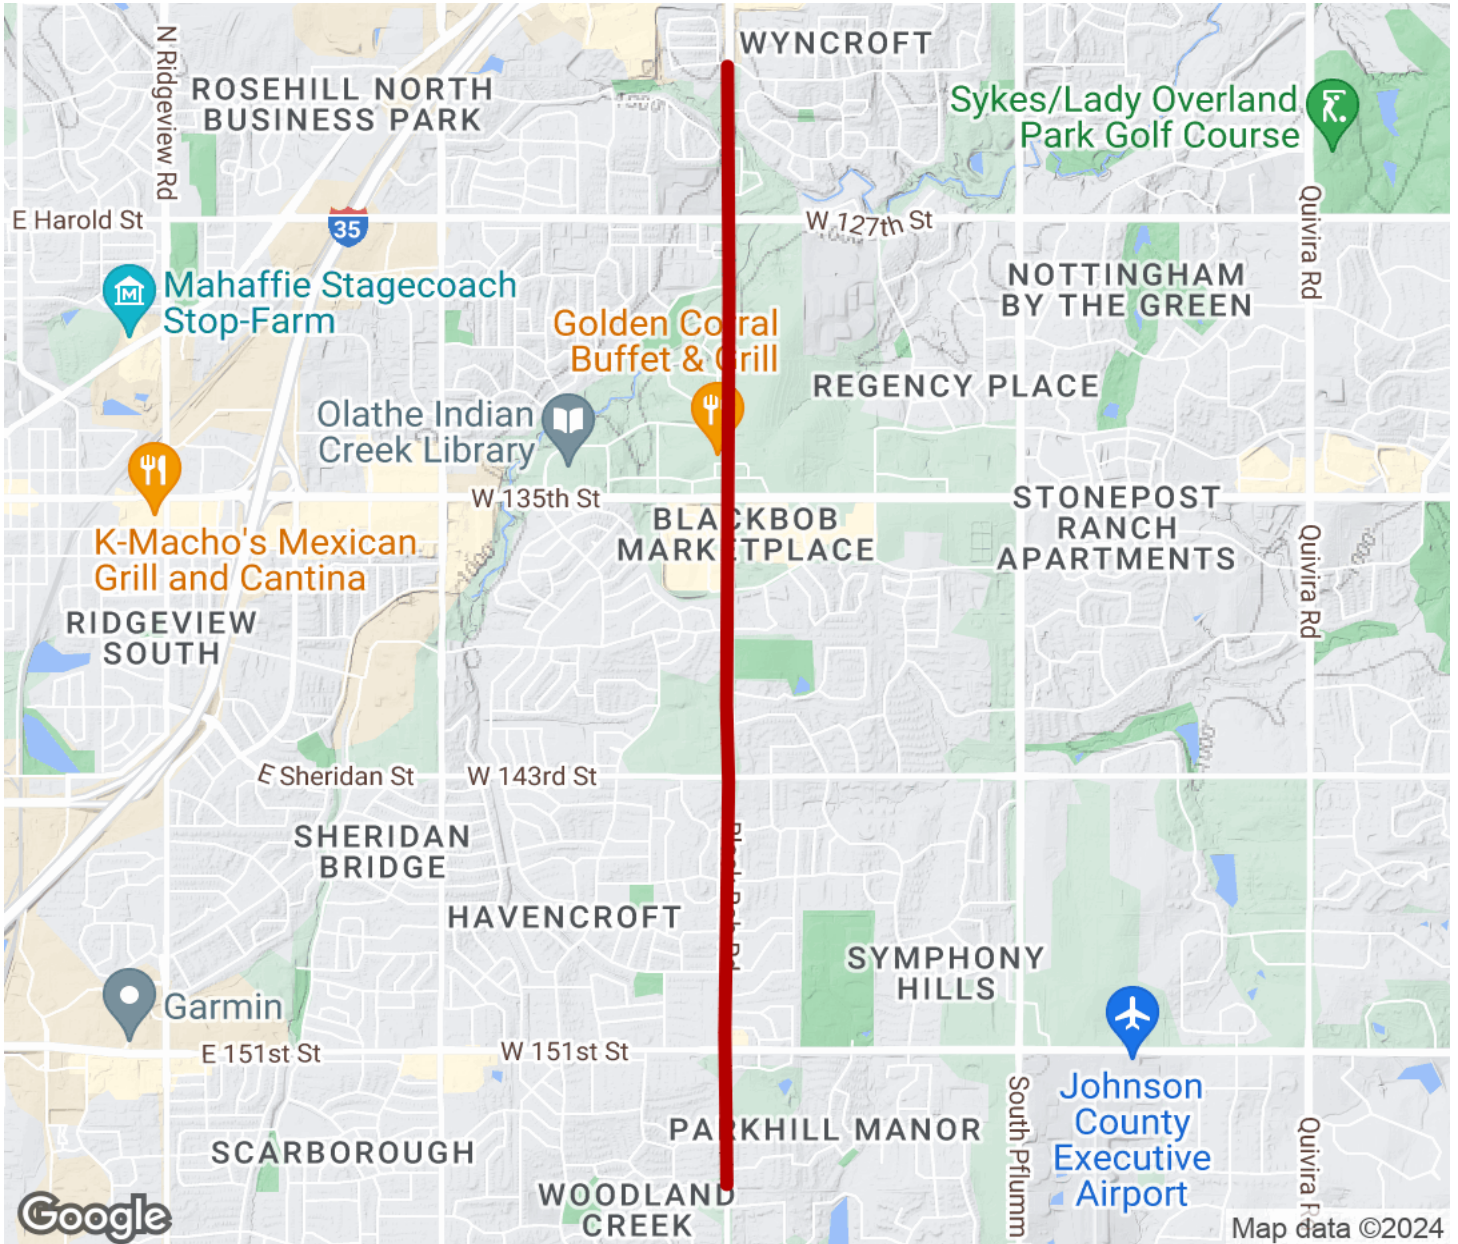

Blackbob Road Trail

Kansas

Trailhead

Restroom

Parking

Water Fountain

Tunnel

TrailLink
by Rails-to-Trails Conservancy

TrailLink.com