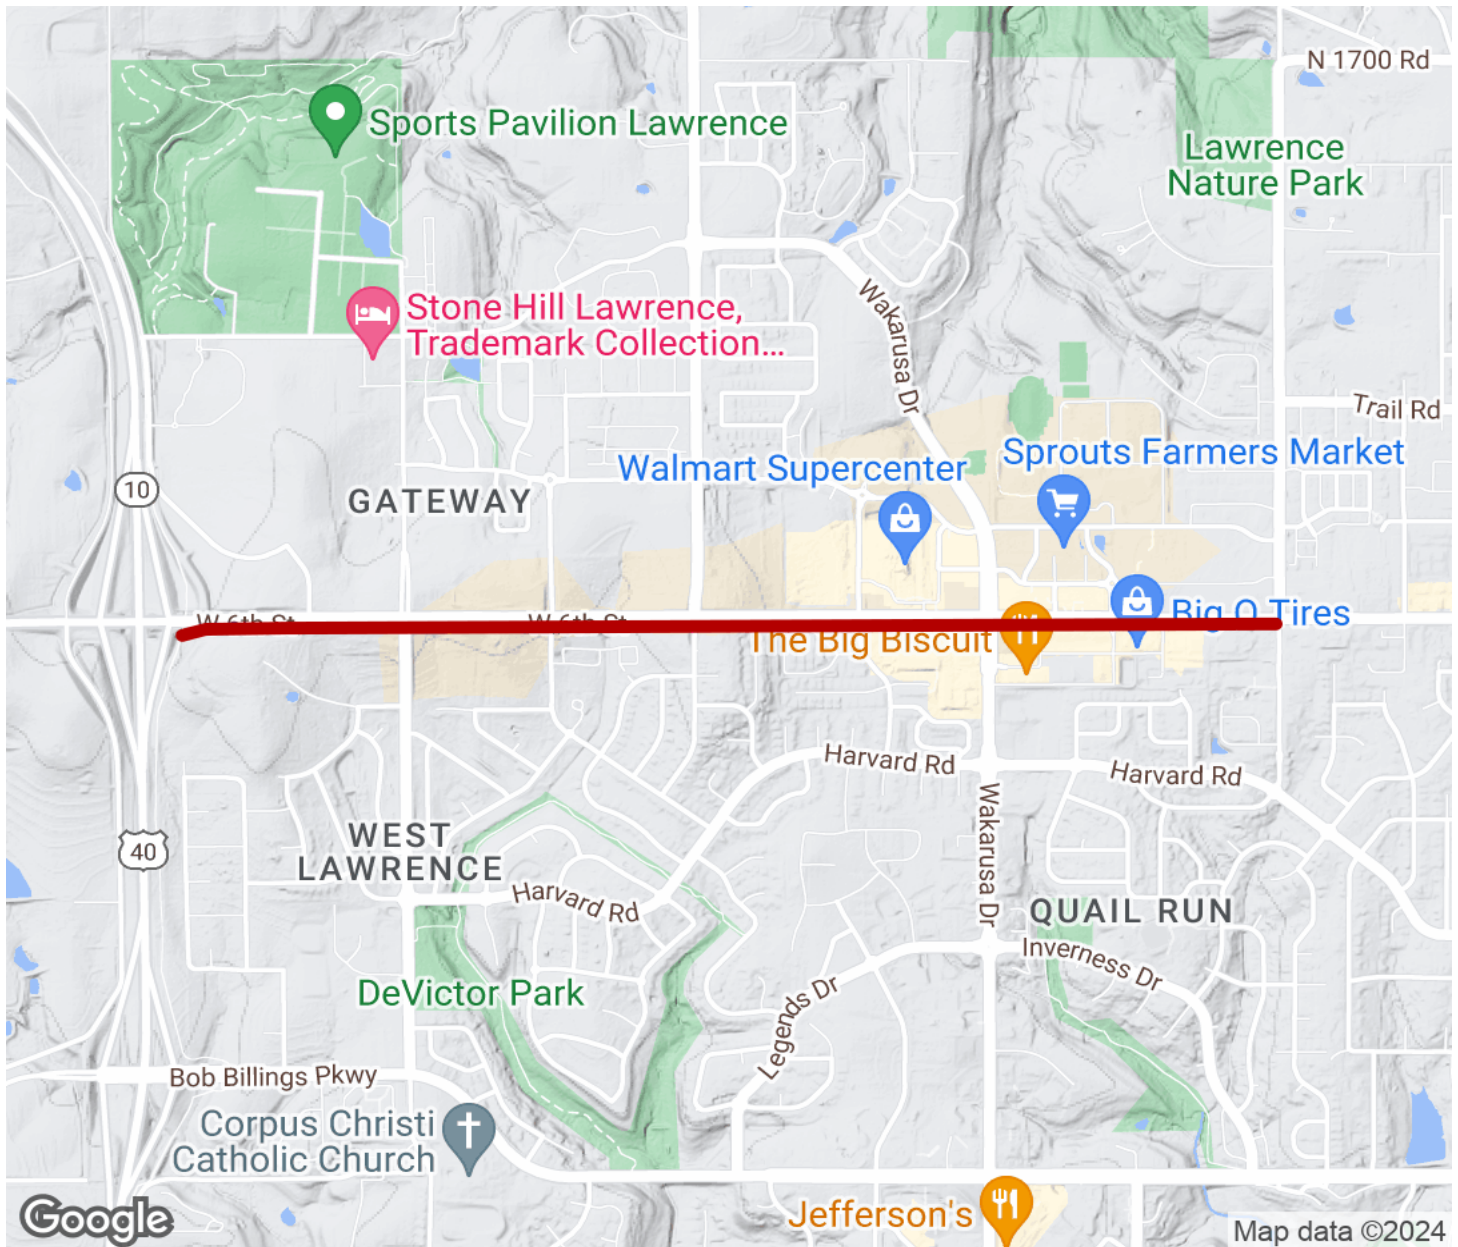

6th Street Path

Kansas

Trailhead

Restroom

Parking

Water Fountain

Tunnel

TrailLink
by Rails-to-Trails Conservancy

TrailLink.com