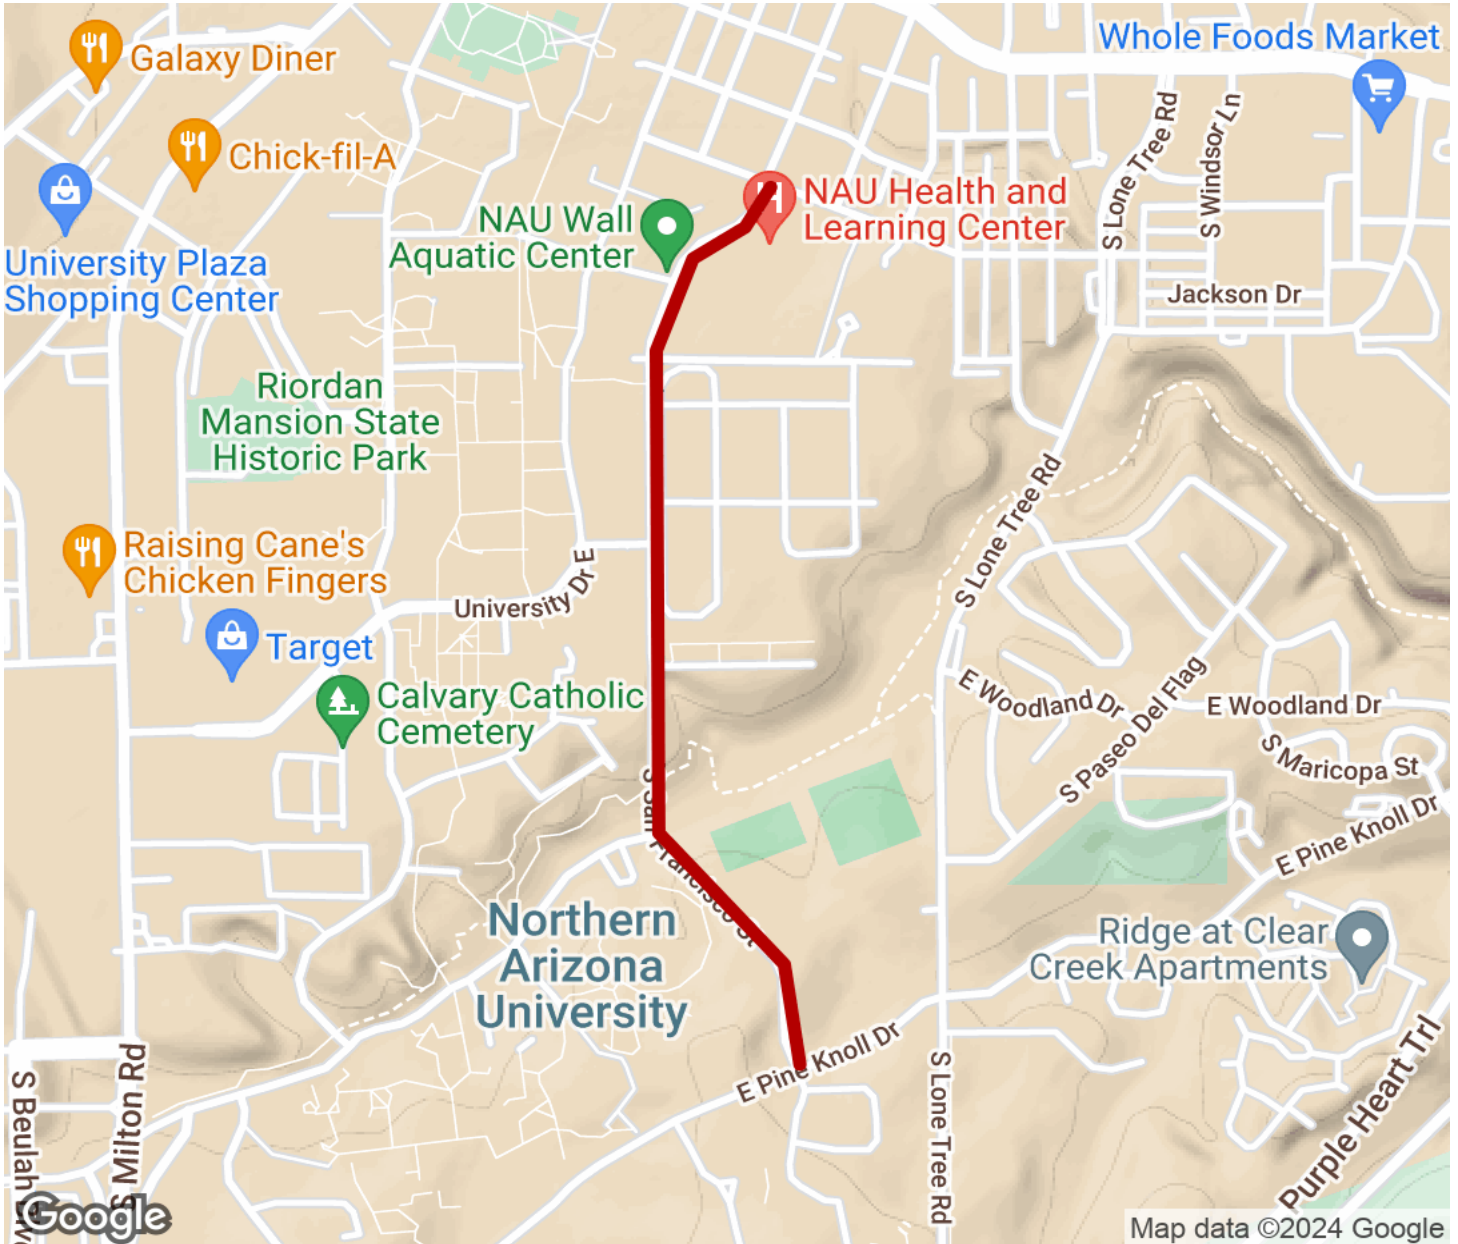

San Francisco Trail

Arizona

Trailhead

Restroom

Parking

Water Fountain

Tunnel

TrailLink
by Rails-to-Trails Conservancy

TrailLink.com