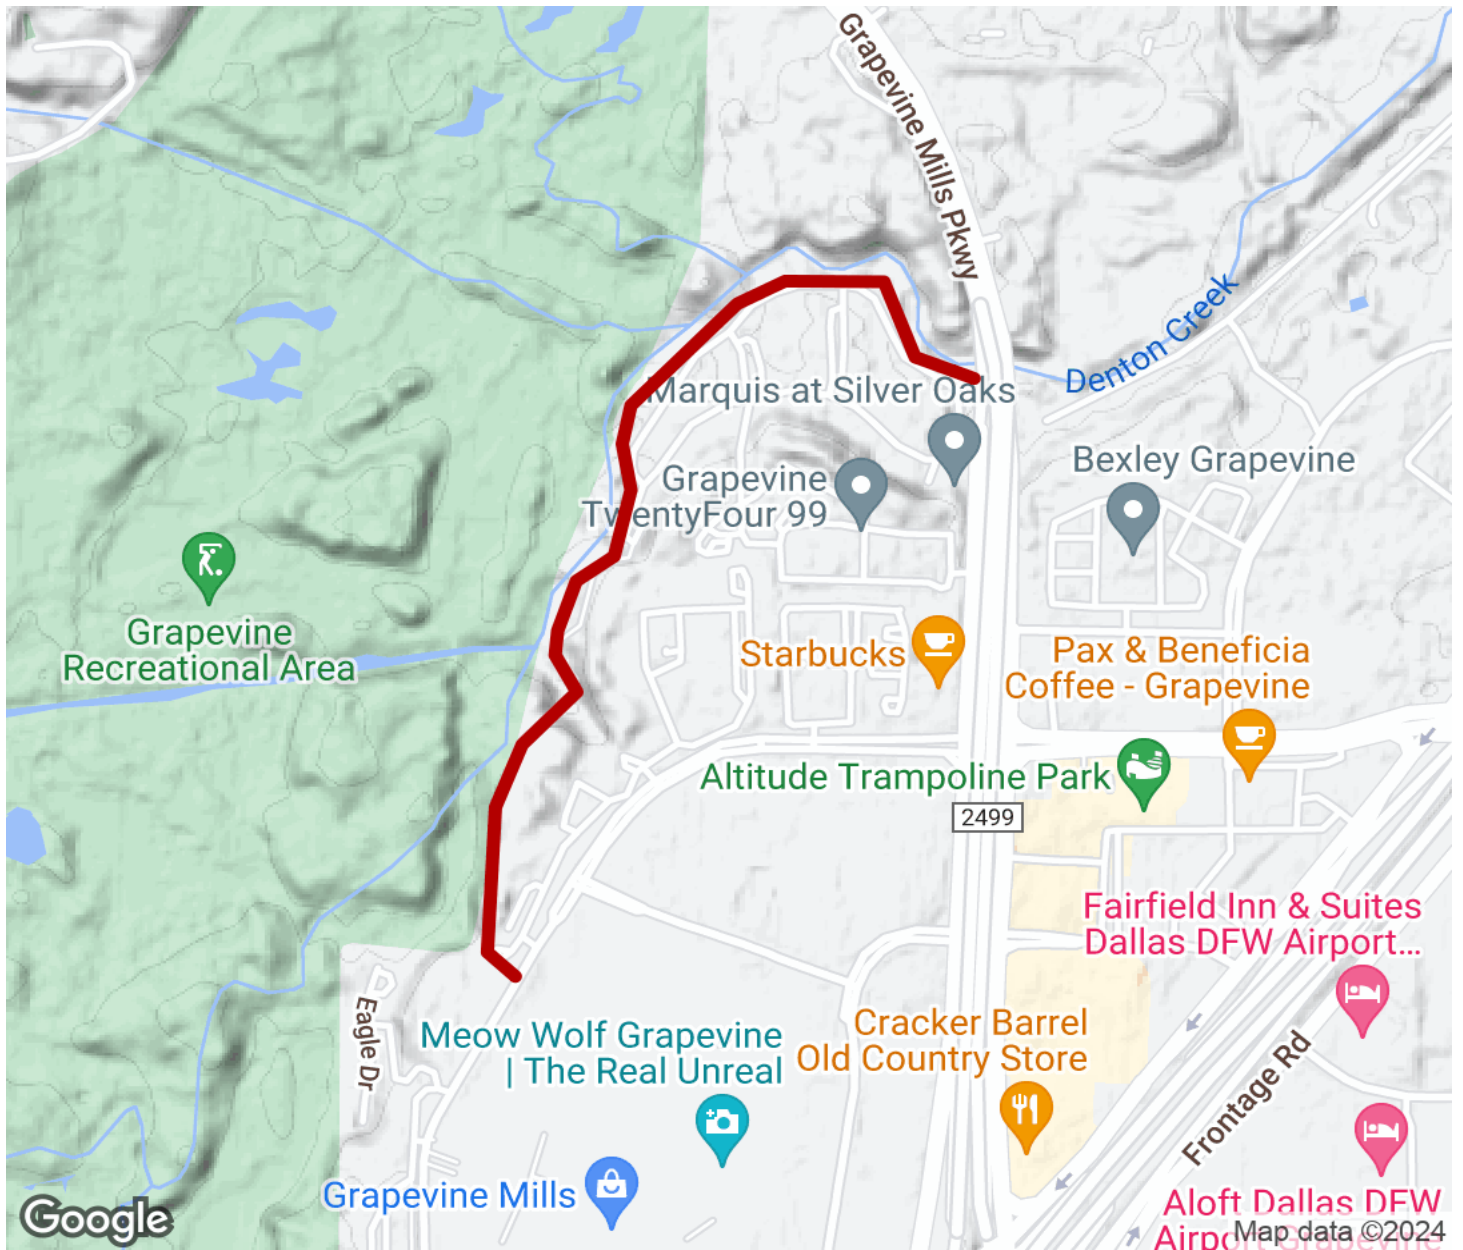

Mills Run Trail

Texas

Trailhead

Restroom

Parking

Water Fountain

Tunnel

TrailLink
by Rails-to-Trails Conservancy

TrailLink.com