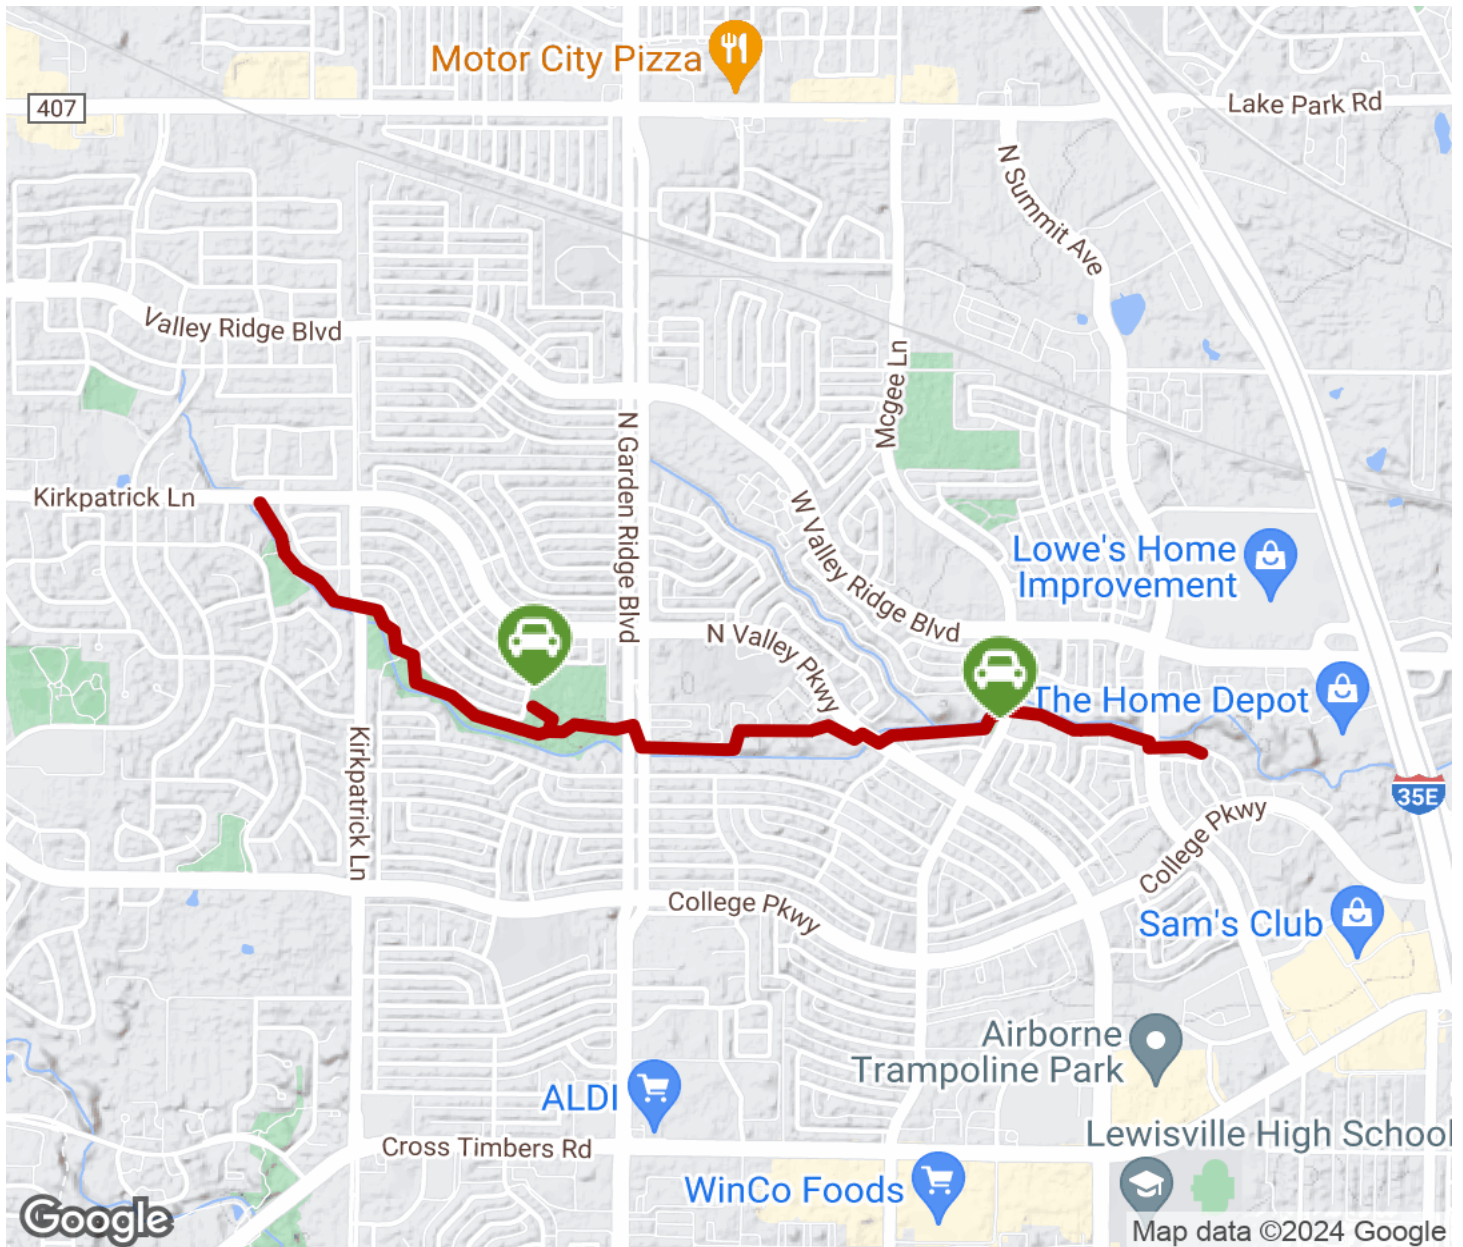

Prairie Creek Trail

Texas

Trailhead

Restroom

Parking

Water Fountain

Tunnel

TrailLink
by Rails-to-Trails Conservancy

TrailLink.com