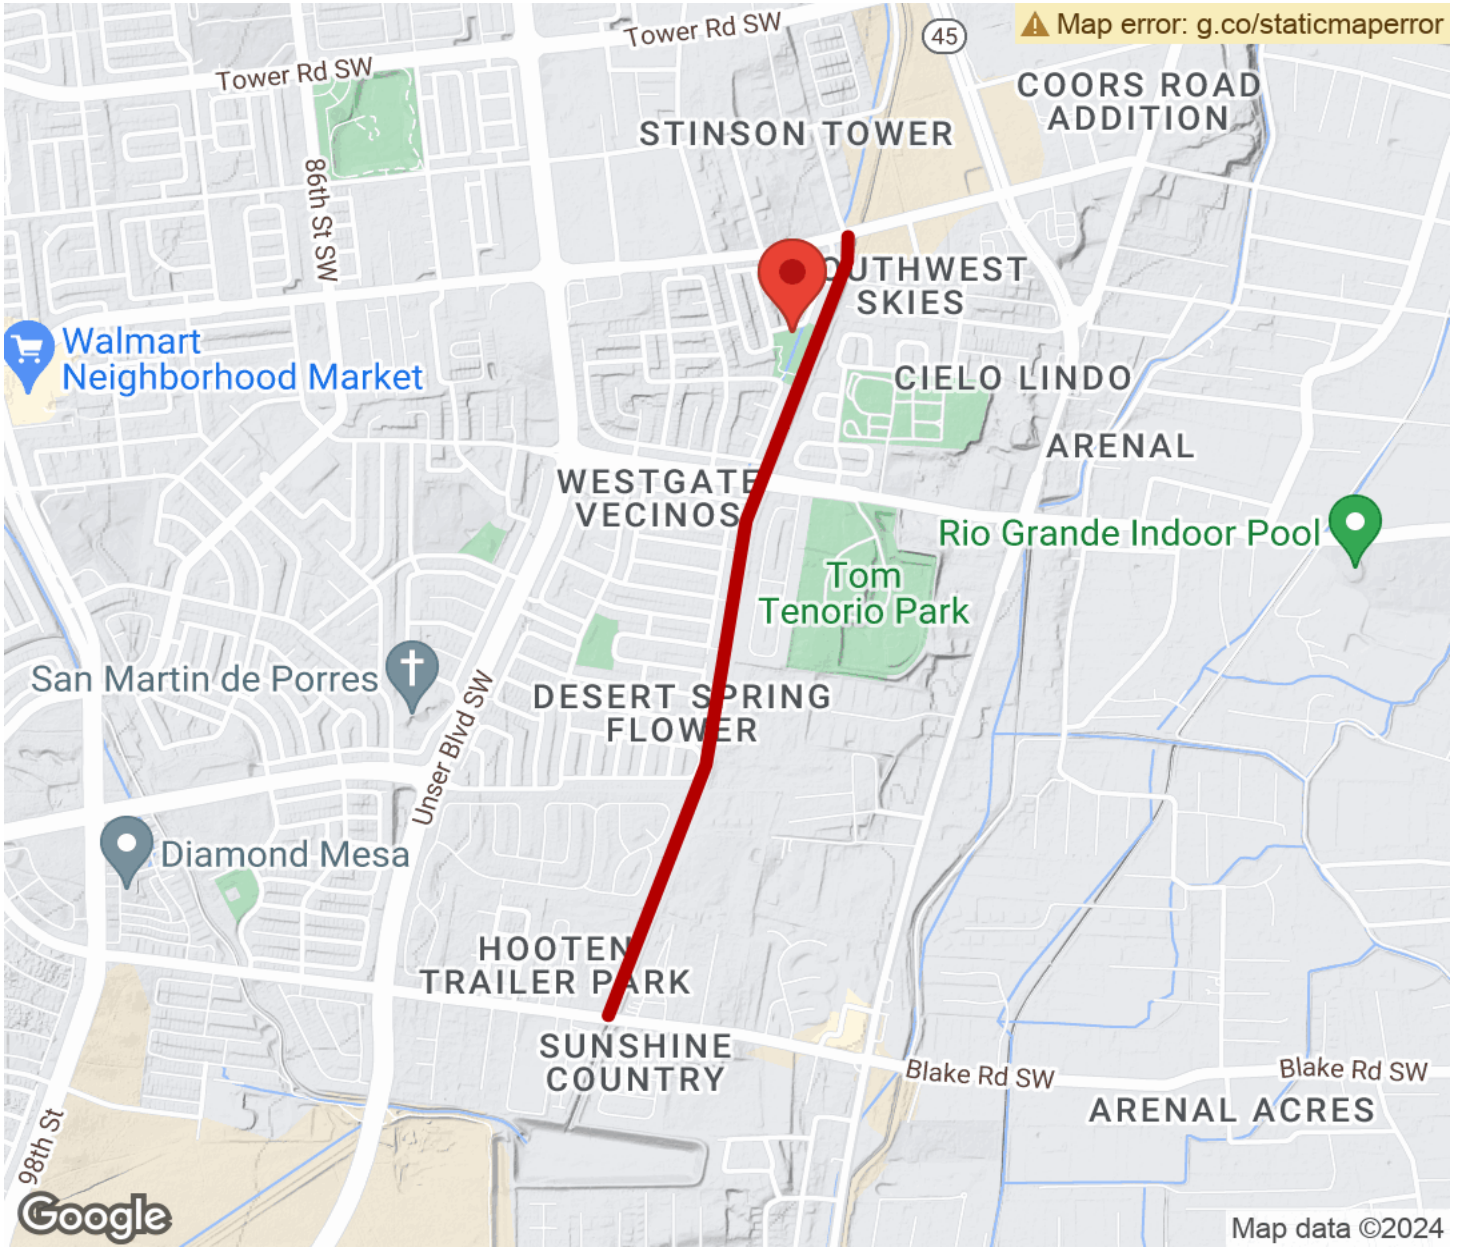

Amole del Norte Trail

New Mexico

Trailhead

Restroom

Parking

Water Fountain

Tunnel

TrailLink
by Rails-to-Trails Conservancy

TrailLink.com