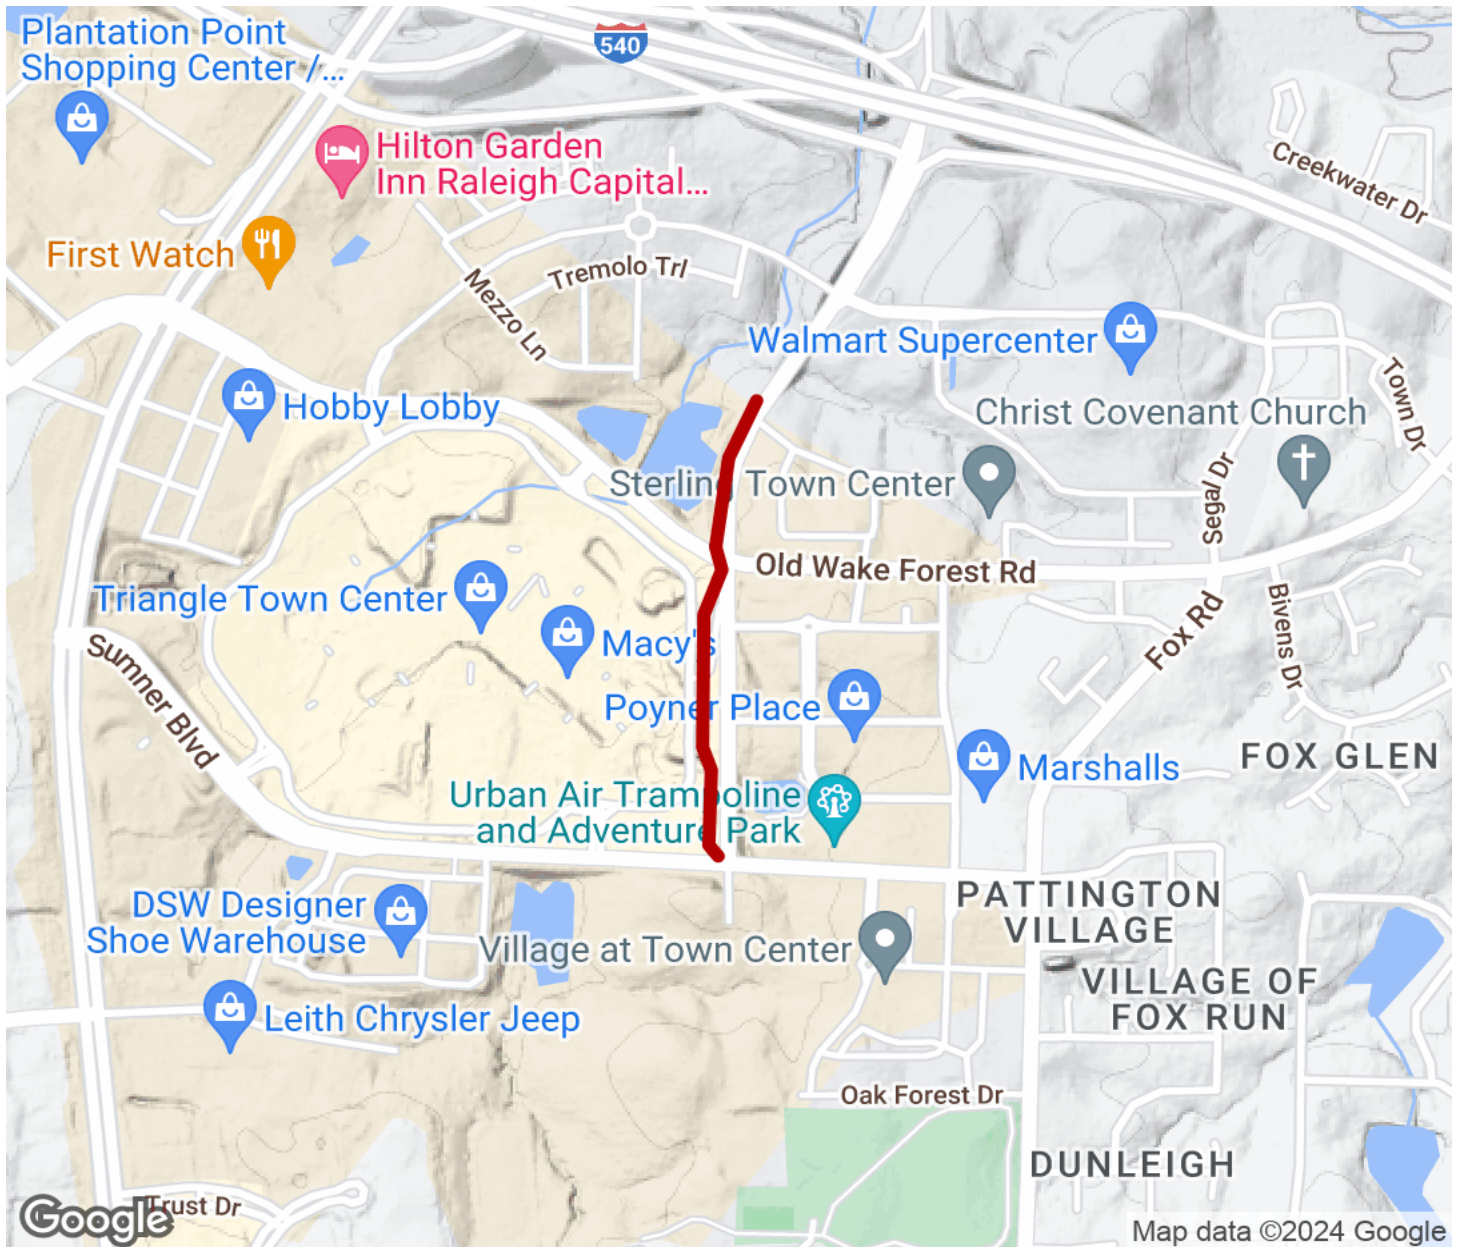

Spring Forest Trail

North Carolina

Trailhead

Restroom

Parking

Water Fountain

Tunnel

TrailLink
by Rails-to-Trails Conservancy

TrailLink.com