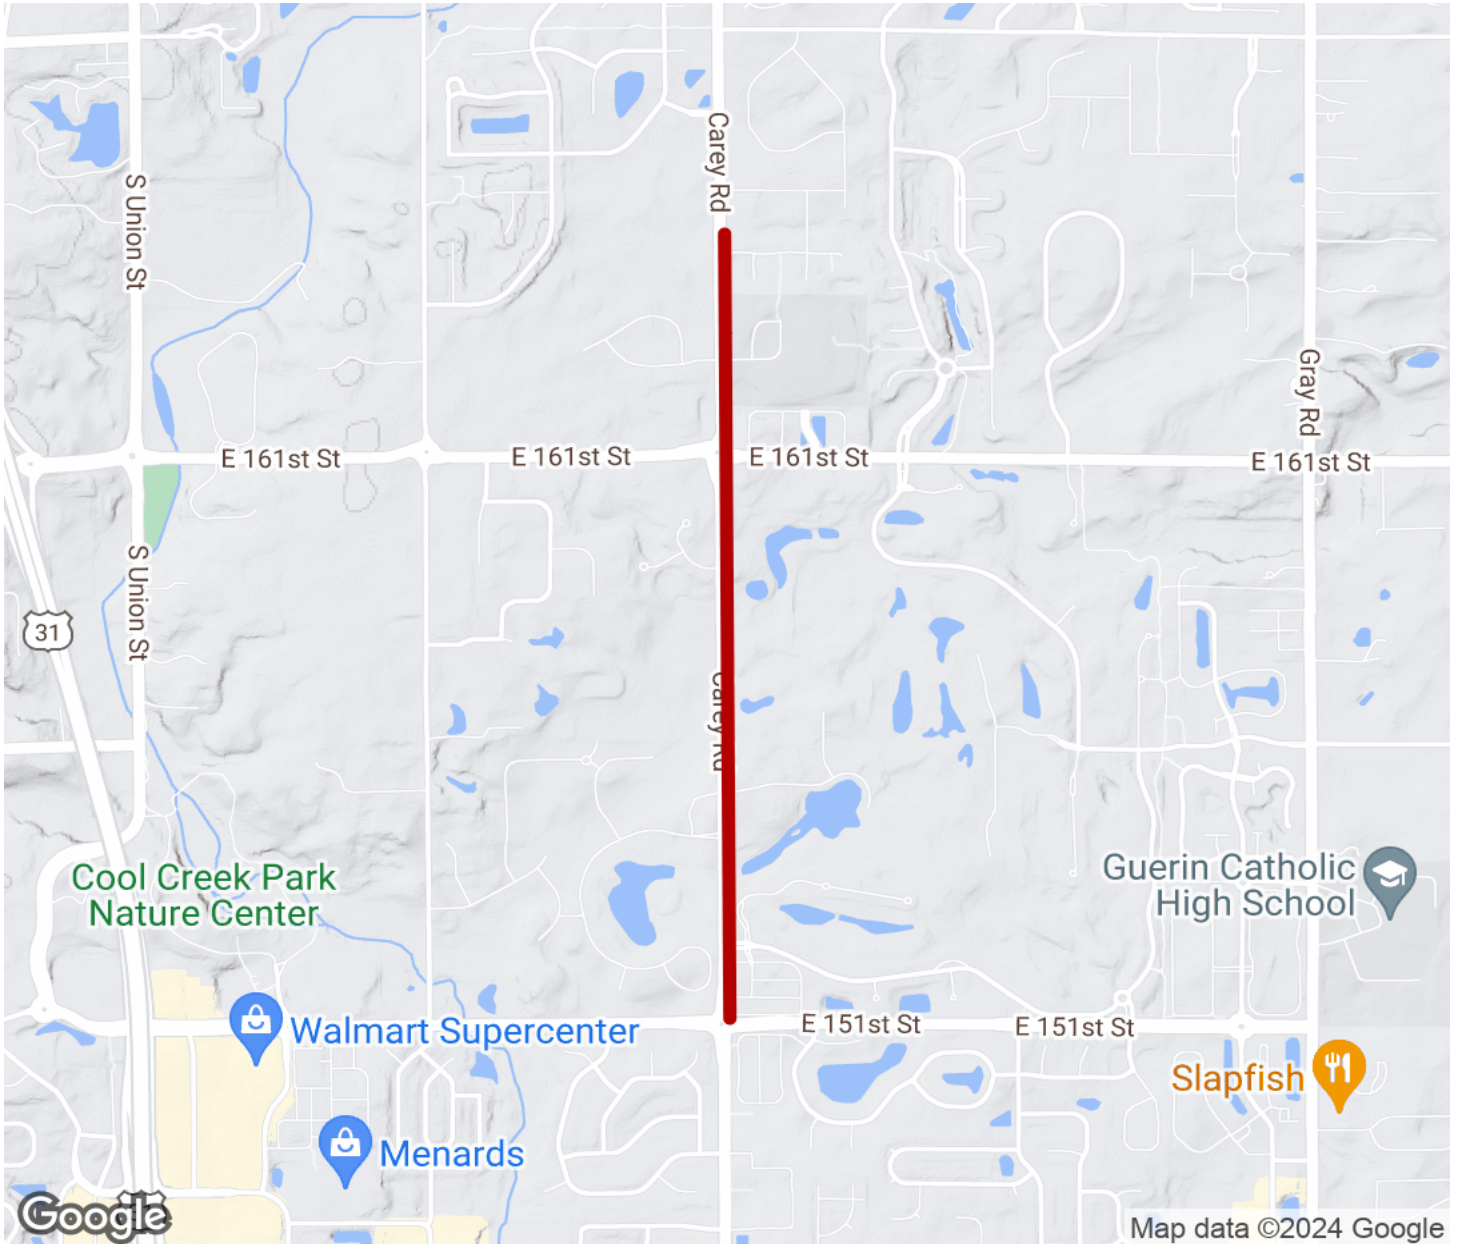

Carey Road Trail

Indiana

Trailhead

Restroom

Parking

Water Fountain

Tunnel

TrailLink
by Rails-to-Trails Conservancy

TrailLink.com