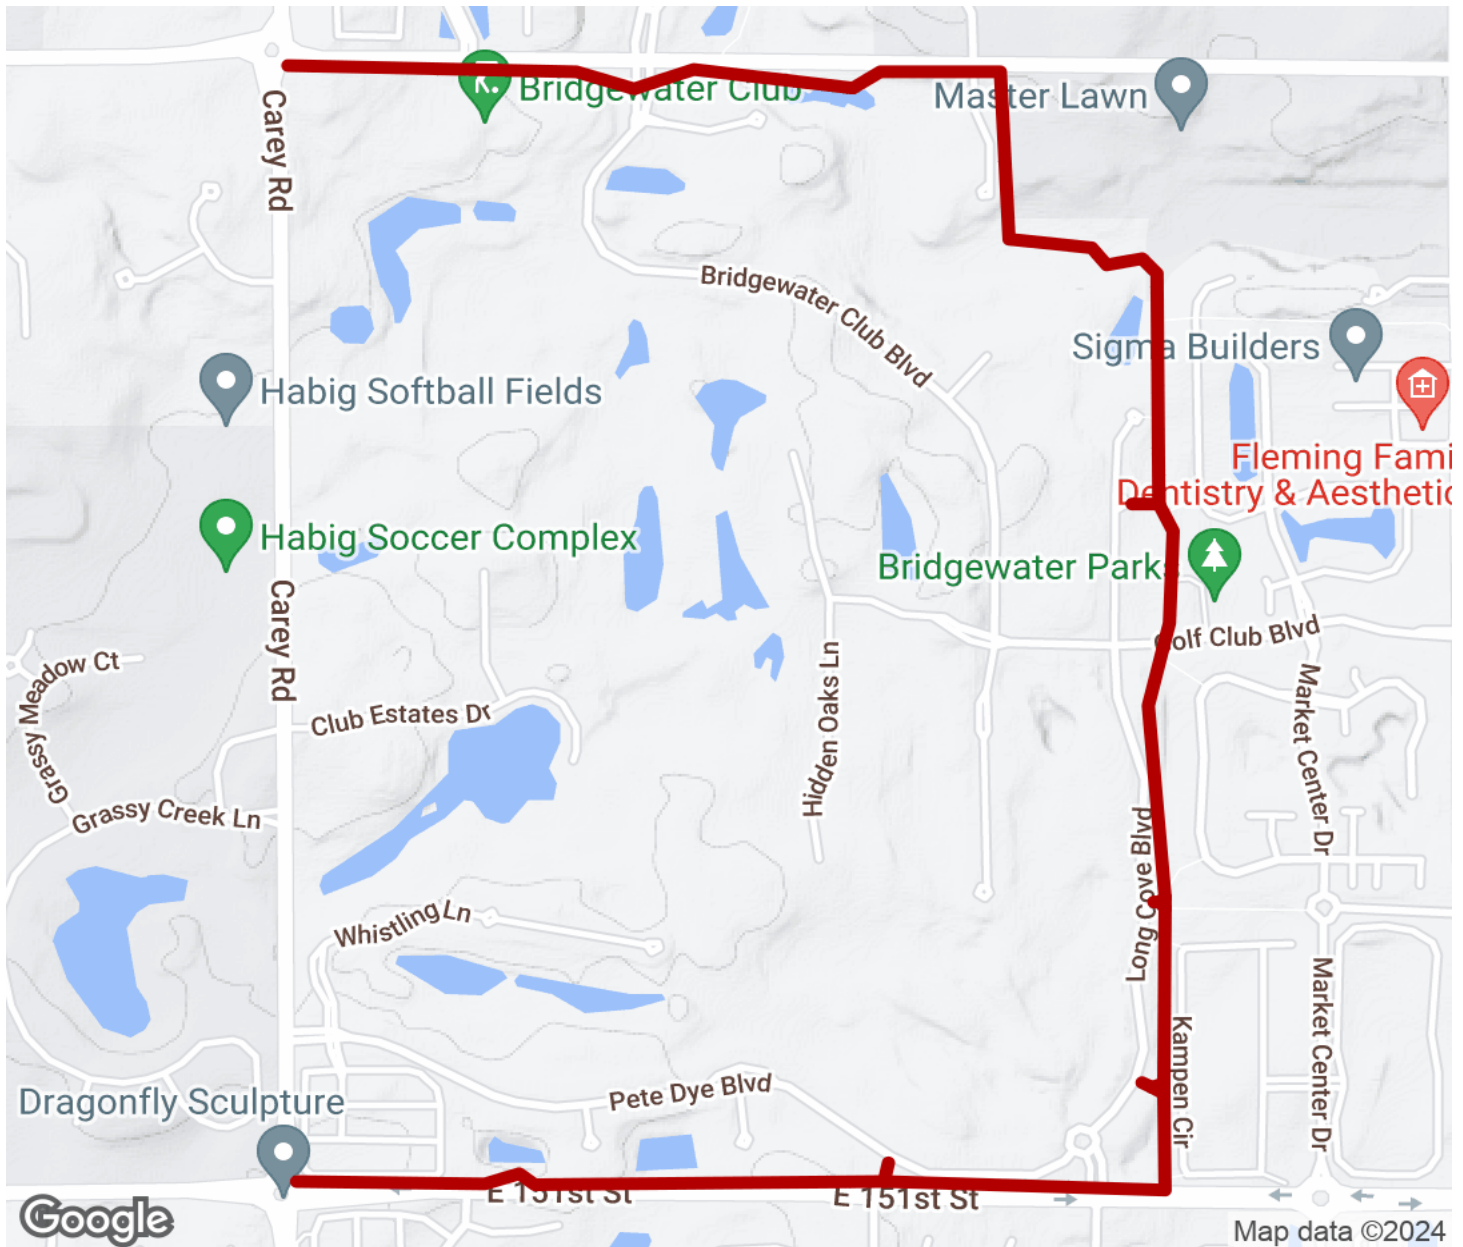

Bridgewater Club Trail

Indiana

Trailhead

Restroom

Parking

Water Fountain

Tunnel

TrailLink
by Rails-to-Trails Conservancy

[TrailLink.com](https://www.TrailLink.com)