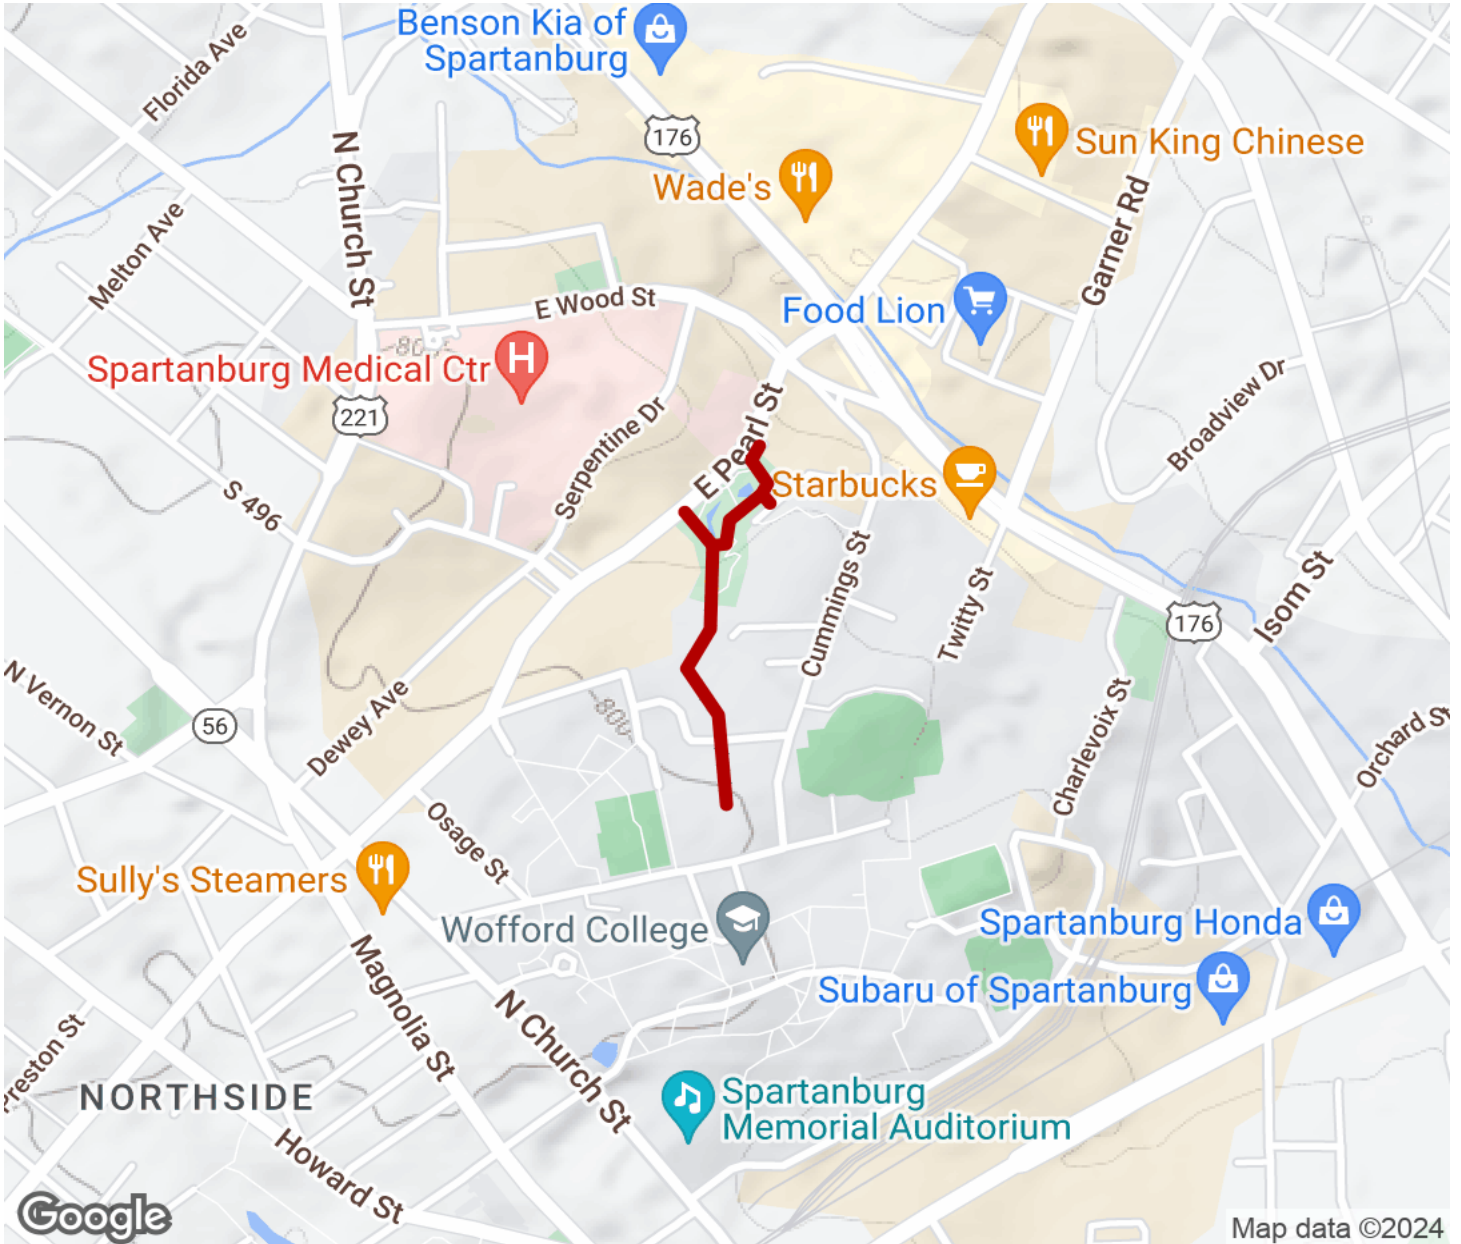

Liberty Trail (Palmetto Trail)

South Carolina

Trailhead

Restroom

Parking

Water Fountain

Tunnel

TrailLink
by Rails-to-Trails Conservancy

TrailLink.com