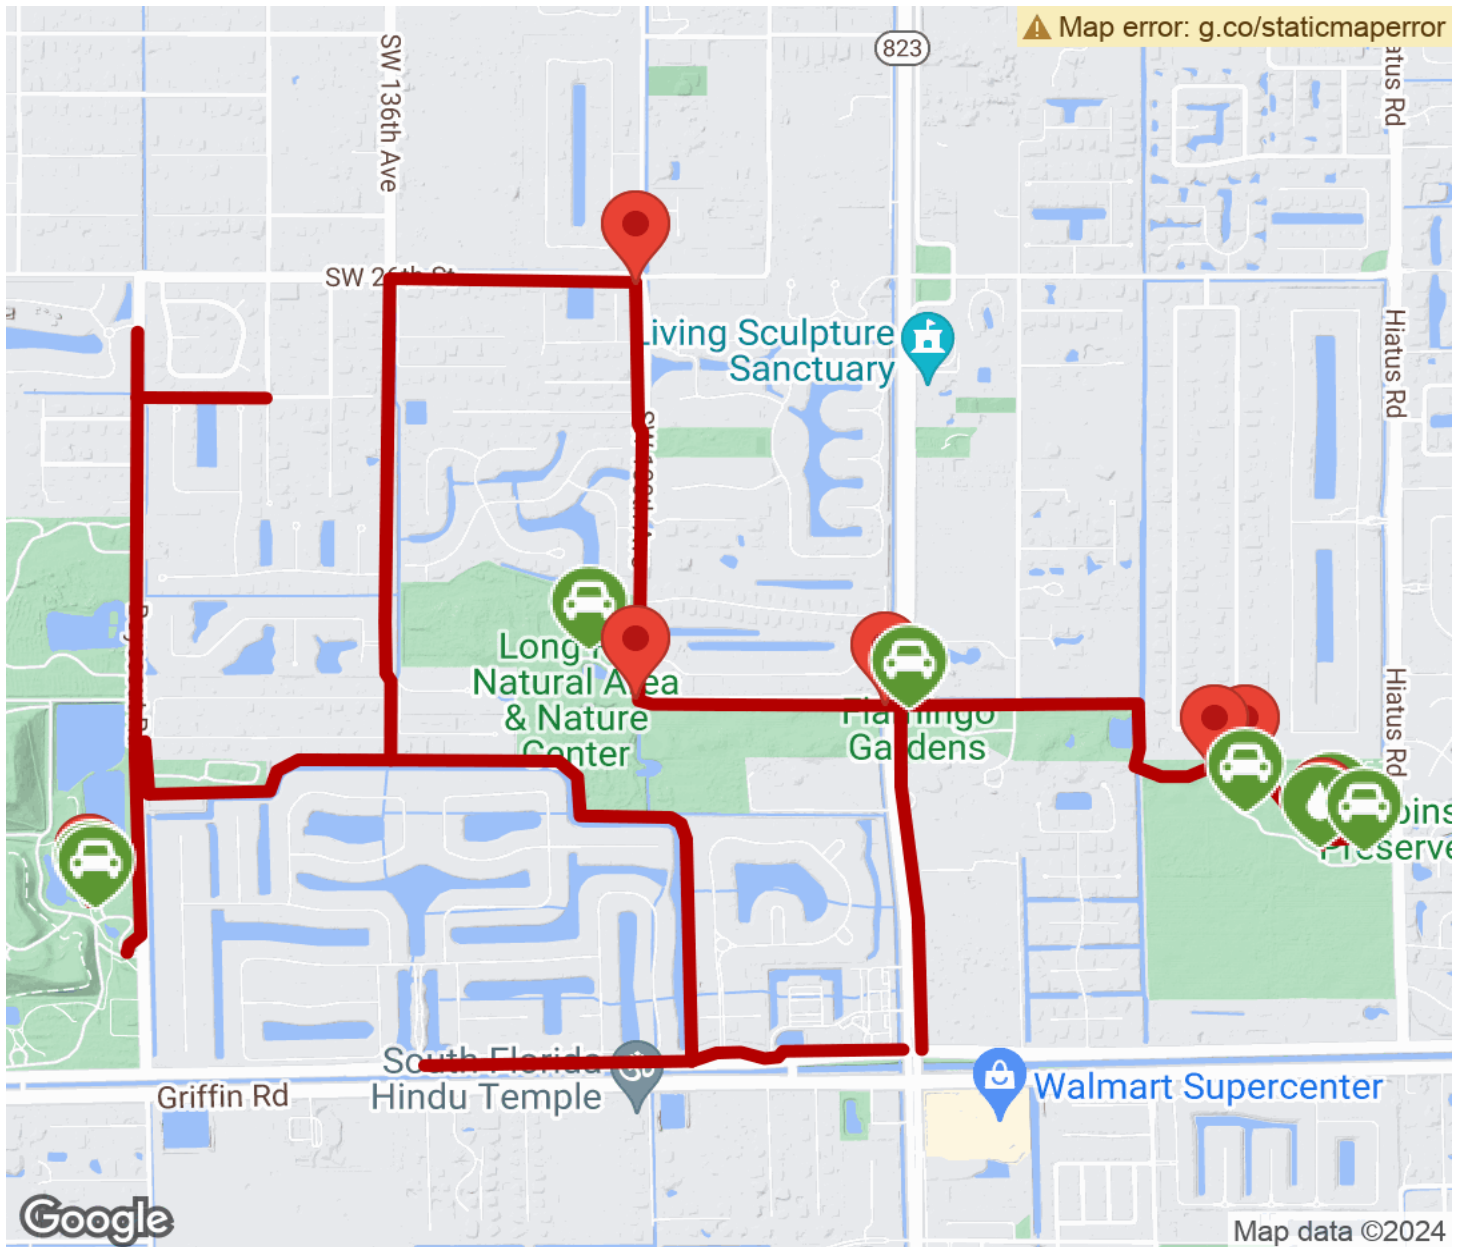

Robbins Vista View Trail

Florida

Trailhead

Restroom

Parking

Water Fountain

Tunnel

TrailLink
by Rails-to-Trails Conservancy

TrailLink.com