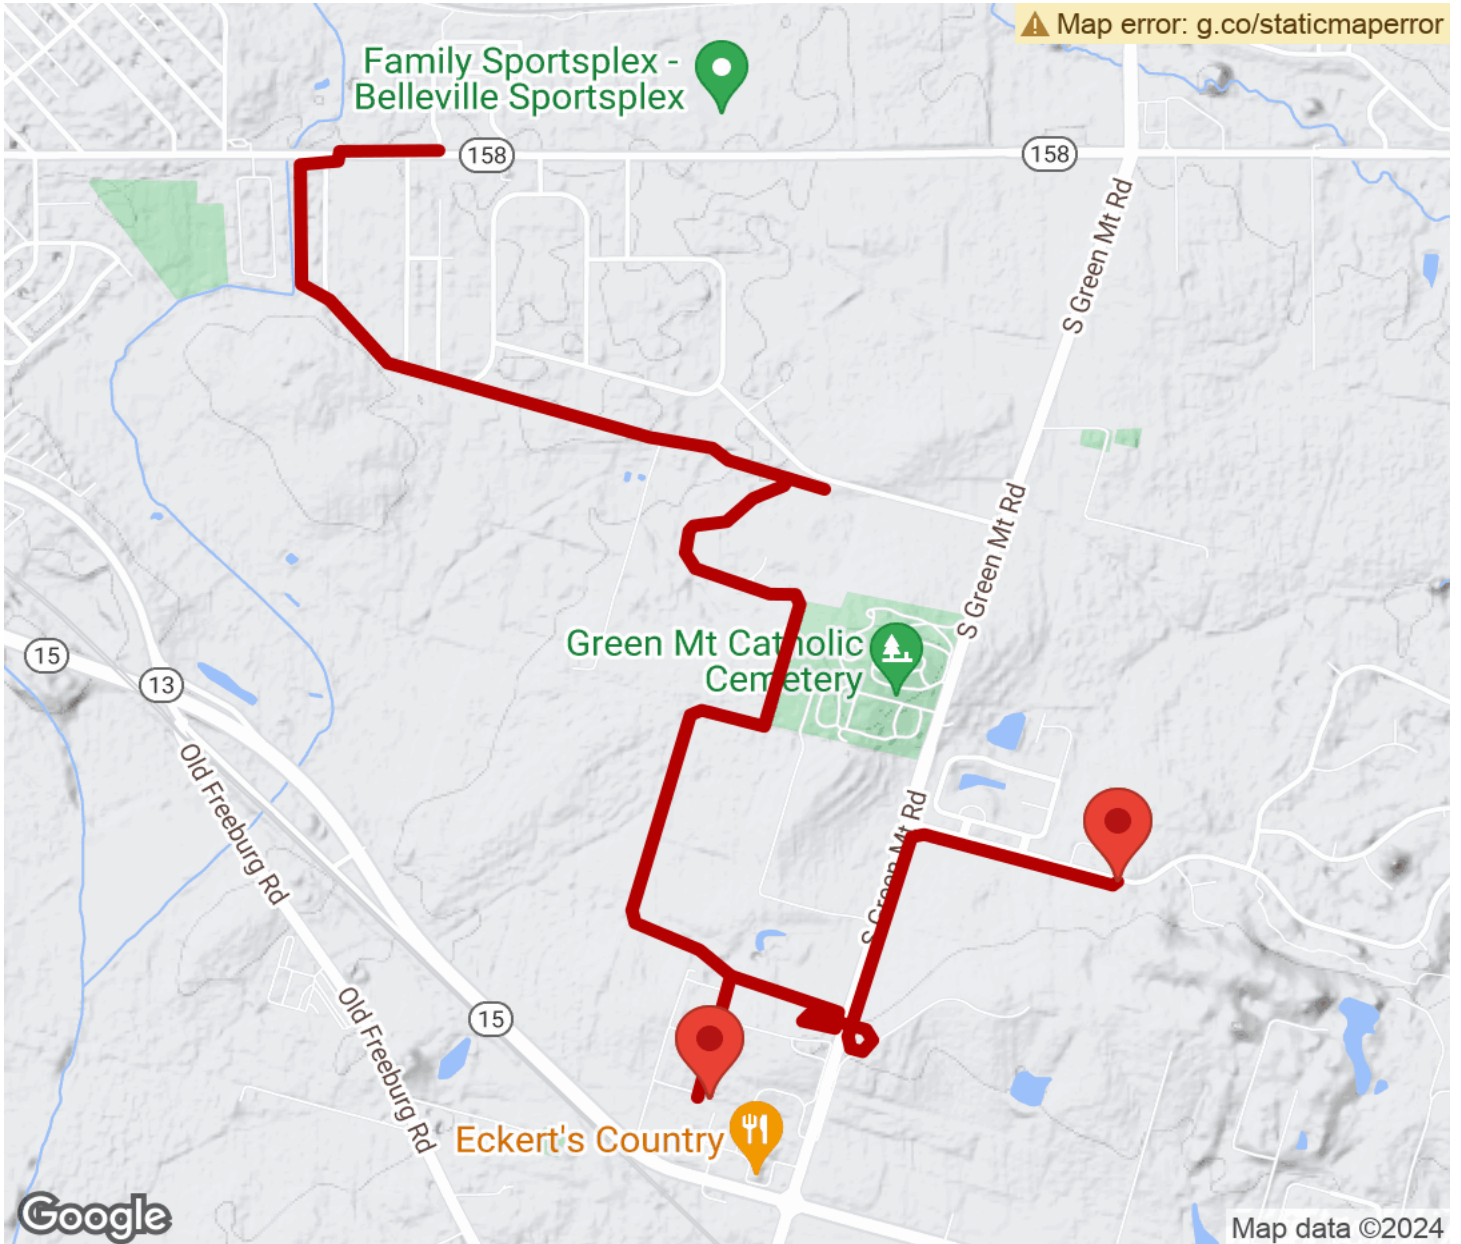

Saint Clair County Orchard Loop Trail

Illinois

Trailhead

Restroom

Parking

Water Fountain

Tunnel

TrailLink
by Rails-to-Trails Conservancy

TrailLink.com