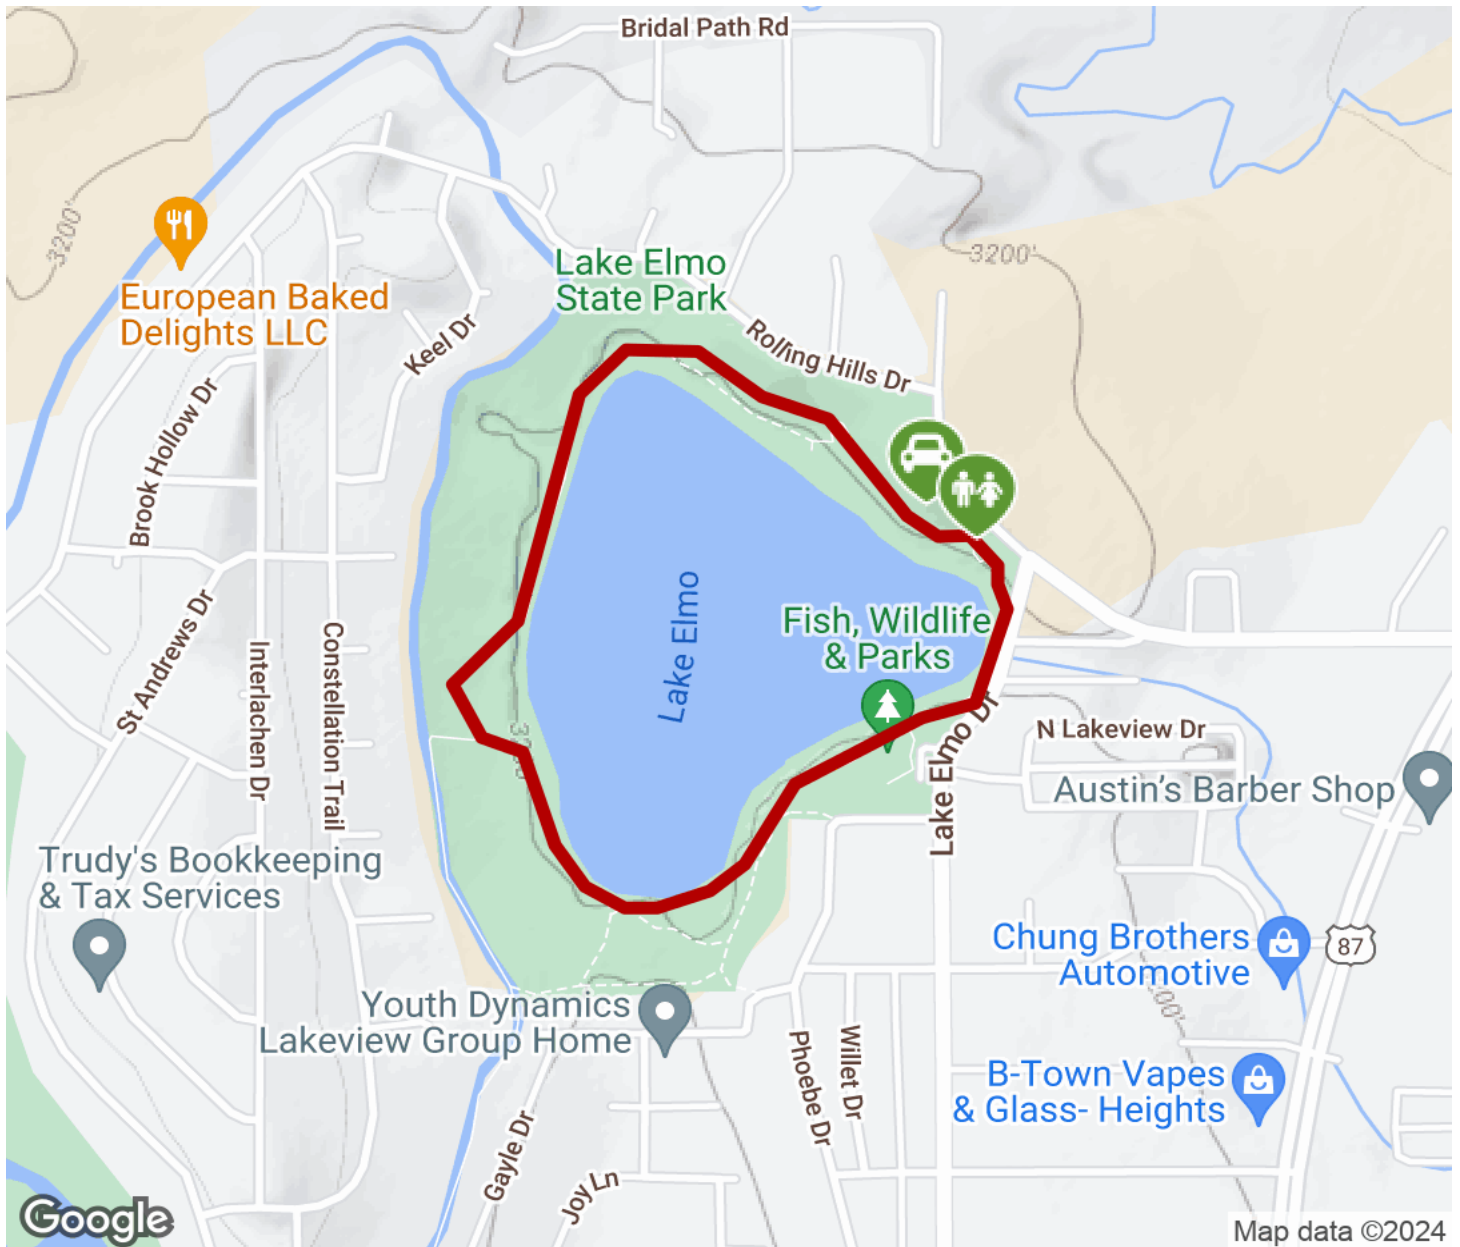

2024

TrailLink Unlimited

Guides

**Lake Elmo
Trail**
Montana

Lake Elmo Trail

Montana

The Lake Elmo Trail offers a 1.5-mile paved route around the scenic lake, situated in northern Billings. Lake Elmo State Park offers

The Lake Elmo Trail offers a 1.5-mile paved route around the scenic lake, situated in northern Billings. Lake Elmo State Park offers plentiful recreational opportunities, including swimming, fishing, picnicking and boating (non-motorized).

Lake Elmo Trail

Montana

States: Montana

Counties: Yellowstone

Length: 1.4miles

Trail end points: Lake Elmo State Park to Lake Elmo State Park

Trail surfaces: Asphalt, Concrete

Trail category: Greenway/Non-RT

Trail activities: Bike, Fishing, Walking

Parking & Trail Access

Parking is available within Lake Elmo State Park (2300 Lake Elmo Drive).

Lake Elmo Trail

Montana

Trailhead

Restroom

Parking