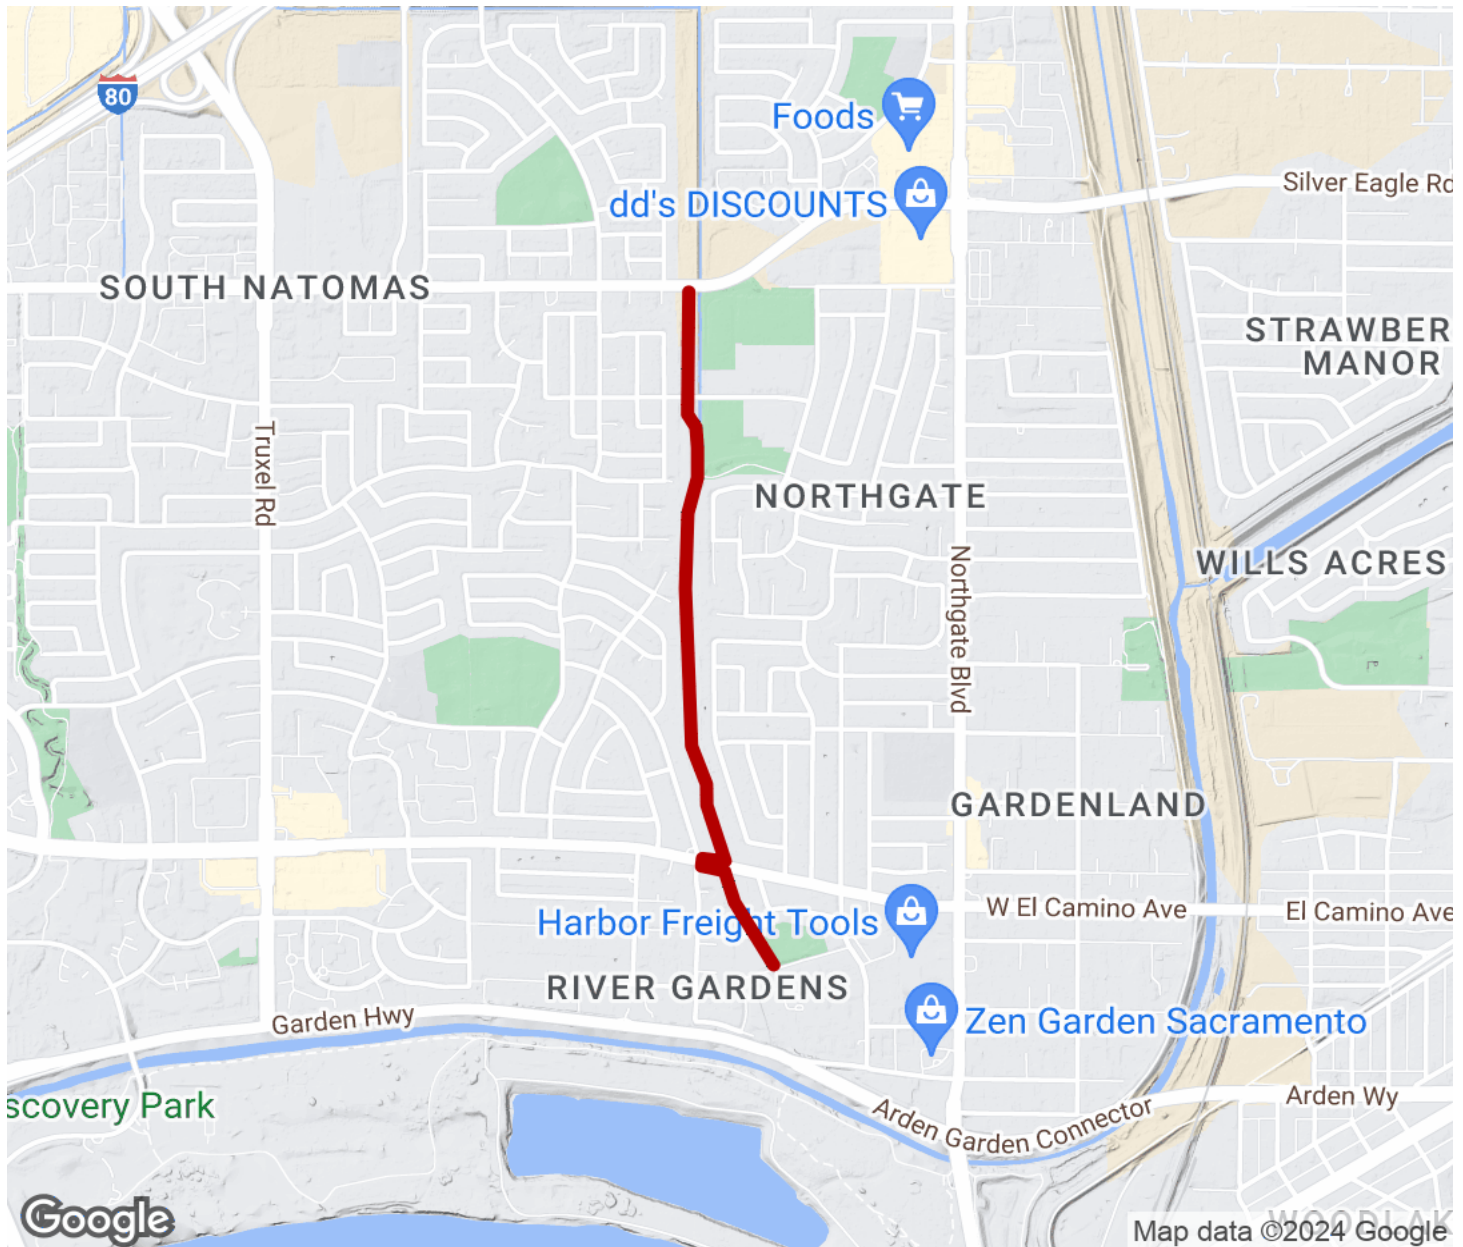

Ninos Parkway

California

Trailhead

Restroom

Parking

Water Fountain

Tunnel

TrailLink
by Rails-to-Trails Conservancy

TrailLink.com