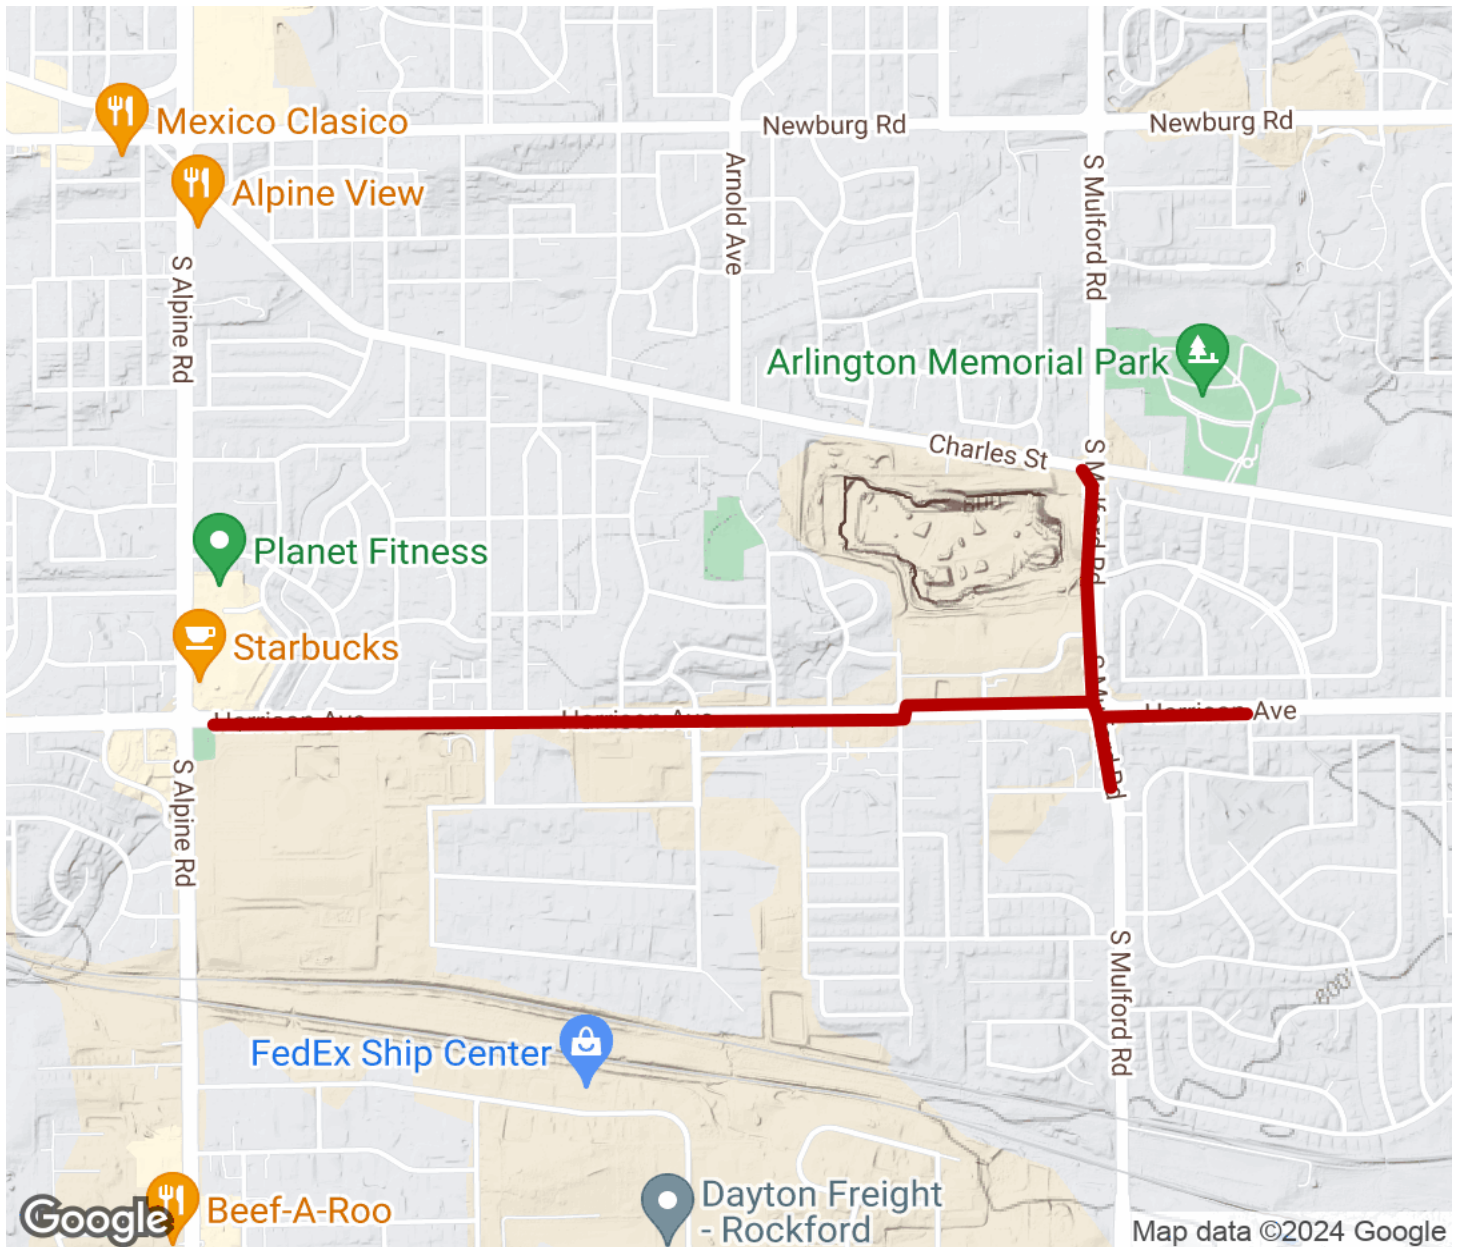

2024

TrailLink Unlimited 

Guides

Harrison Avenue/ Mulford Road Bike Path

Illinois

Harrison Avenue/Mulford Road Bike Path

Illinois

In southeastern Rockford, a paved pathway begins at a connection with the Charles Street Community Path then heads south along

In southeastern Rockford, a paved pathway begins at a connection with the [Charles Street Community Path](#) then heads south along Mulford Road through a residential area. At Harrison Avenue, the path travels east along the roadway for about a block and also heads west for a longer route to Alpine Road. Along Harrison Avenue, the path provides access to many businesses and restaurants.

Harrison Avenue/Mulford Road Bike Path

Illinois

States: Illinois

Counties: Winnebago

Length: 3.5miles

Trail end points: Charles Street Community
Path to S. Alpine Road and Harrison Avenue

Trail surfaces: Asphalt, Concrete

Trail category: Greenway/Non-RT

Trail activities: Bike, Inline

Skating, Wheelchair Accessible, Walking

Parking & Trail Access

Harrison Avenue/Mulford Road Bike Path

Illinois

Trailhead

Restroom