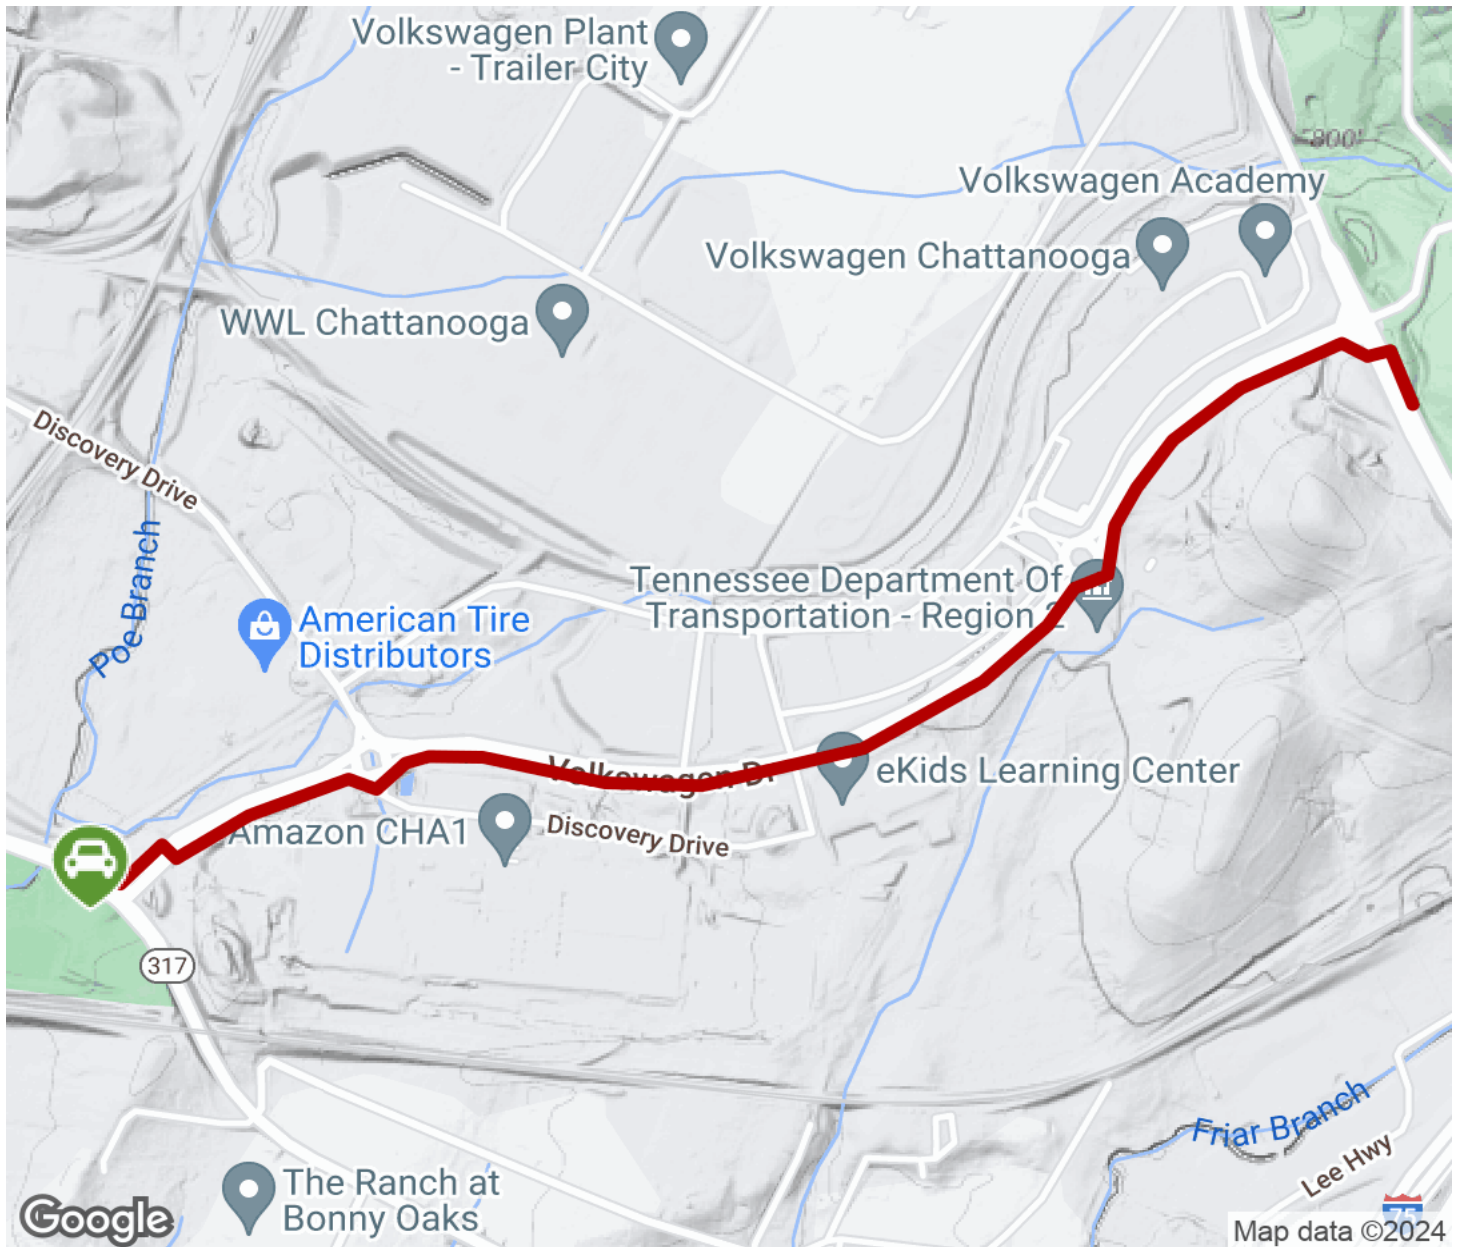

## Volkswagen Drive Sidepath

Tennessee

*The Volkswagen Drive Sidepath is a paved path that travels on the campus of the Volkswagen Chattanooga Assembly Plant. The one*

The Volkswagen Drive Sidepath is a paved path that travels on the campus of the Volkswagen Chattanooga Assembly Plant. The one and a half mile trail passes several parking lots as well as the Amazon Fulfillment, making for an exercise going or leaving from work for those employed here. A recreational soccer field, Redoubt Soccer Association is on the Bonny Oaks Drive end of the trail along with parking.

# Volkswagen Drive Sidepath

Tennessee

**States:** Tennessee

**Counties:** Hamilton

Length: 1.5miles

**Trail end points:** Bonny Oaks Dr. to  
Volkswagen Dr.

**Trail surfaces:** Asphalt

**Trail category:** Greenway/Non-RT

## Parking & Trail Access

Several parking points available throughout the trail.

# Volkswagen Drive Sidepath

Tennessee

Trailhead

Restroom

Parking

Water Fountain

Tunnel

**TrailLink**  
by Rails-to-Trails Conservancy