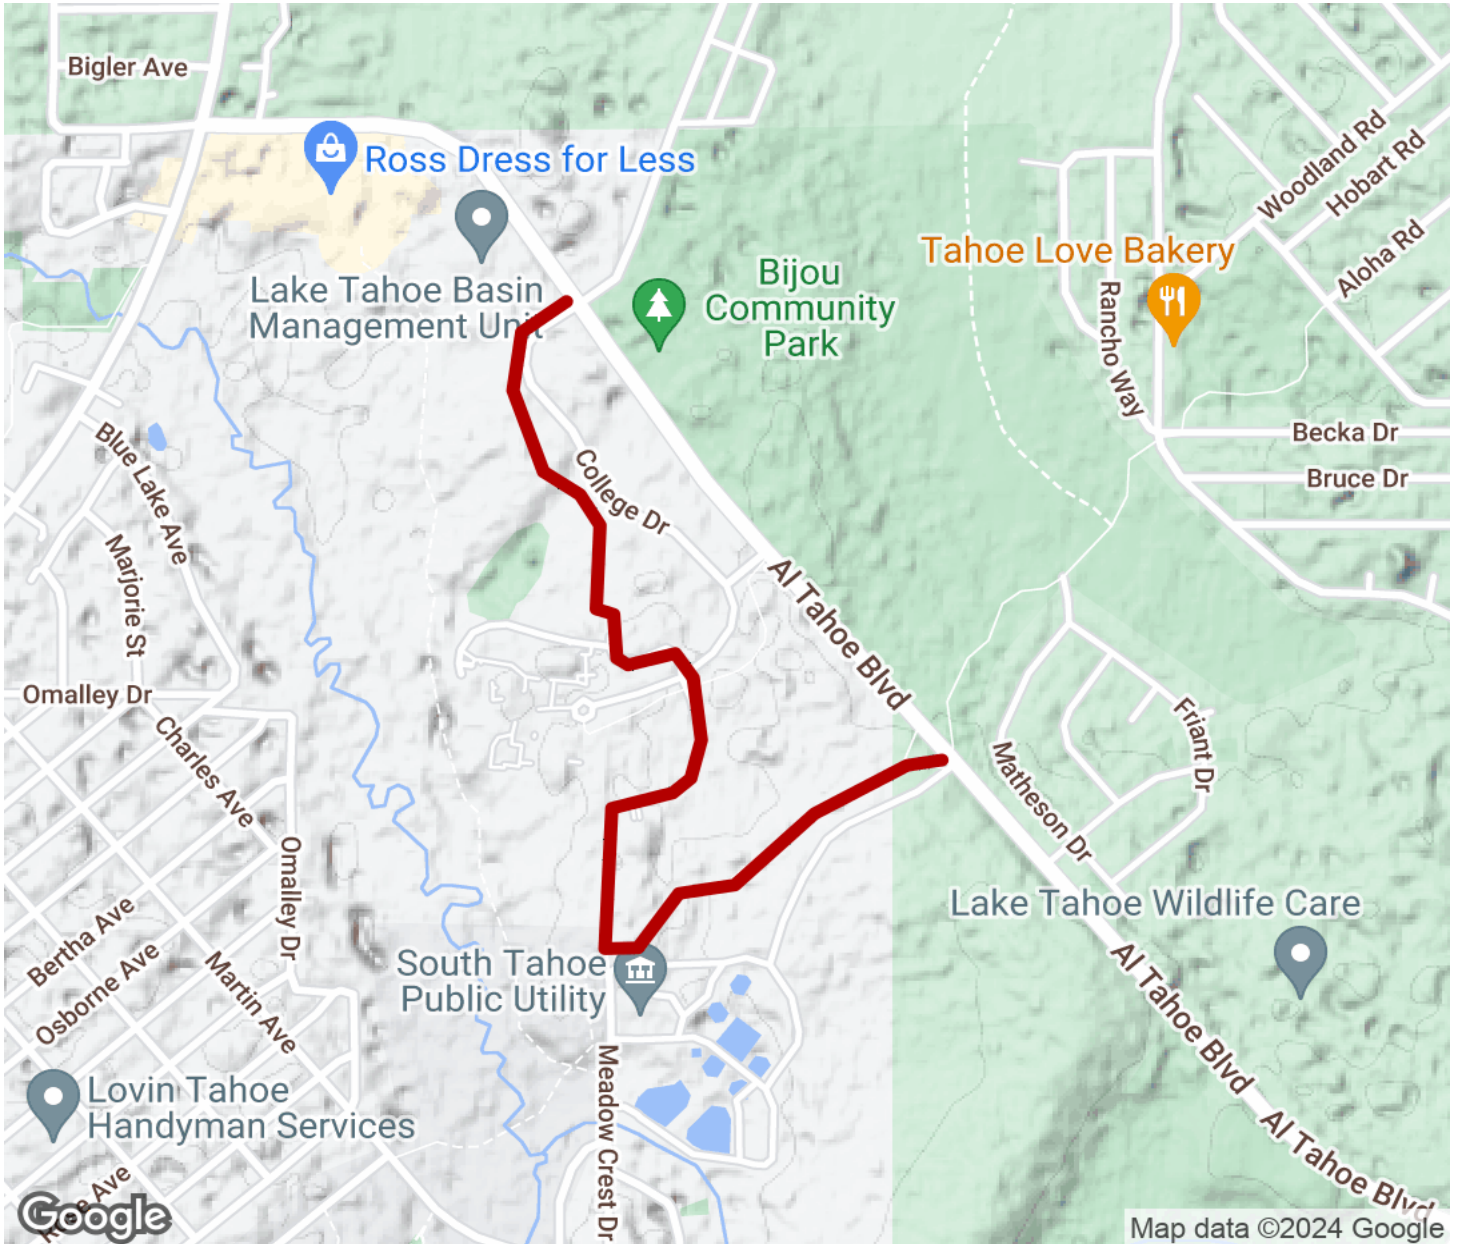

Lake Tahoe Community College Bike Path

California

Trailhead

Restroom

Parking

Water Fountain

Tunnel

TrailLink
by Rails-to-Trails Conservancy

TrailLink.com