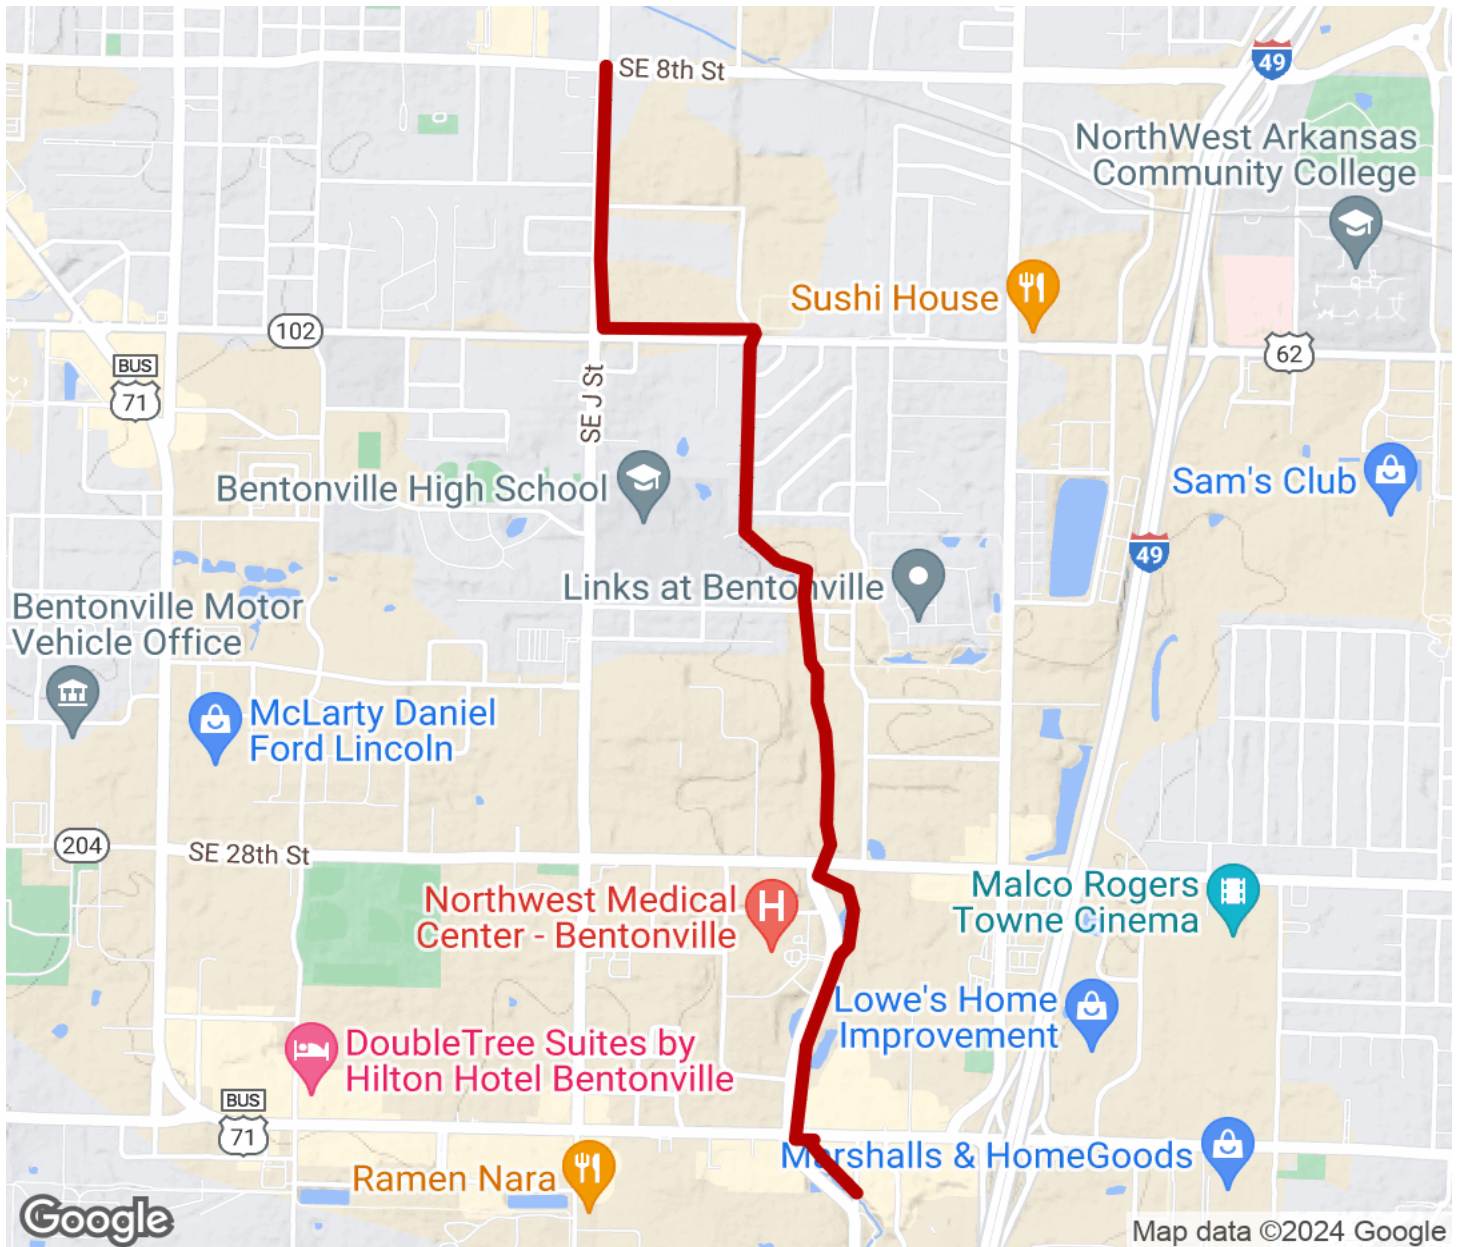

South Bentonville Trail

Arkansas

Trailhead

Restroom

Parking

Water Fountain

Tunnel

TrailLink
by Rails-to-Trails Conservancy

TrailLink.com