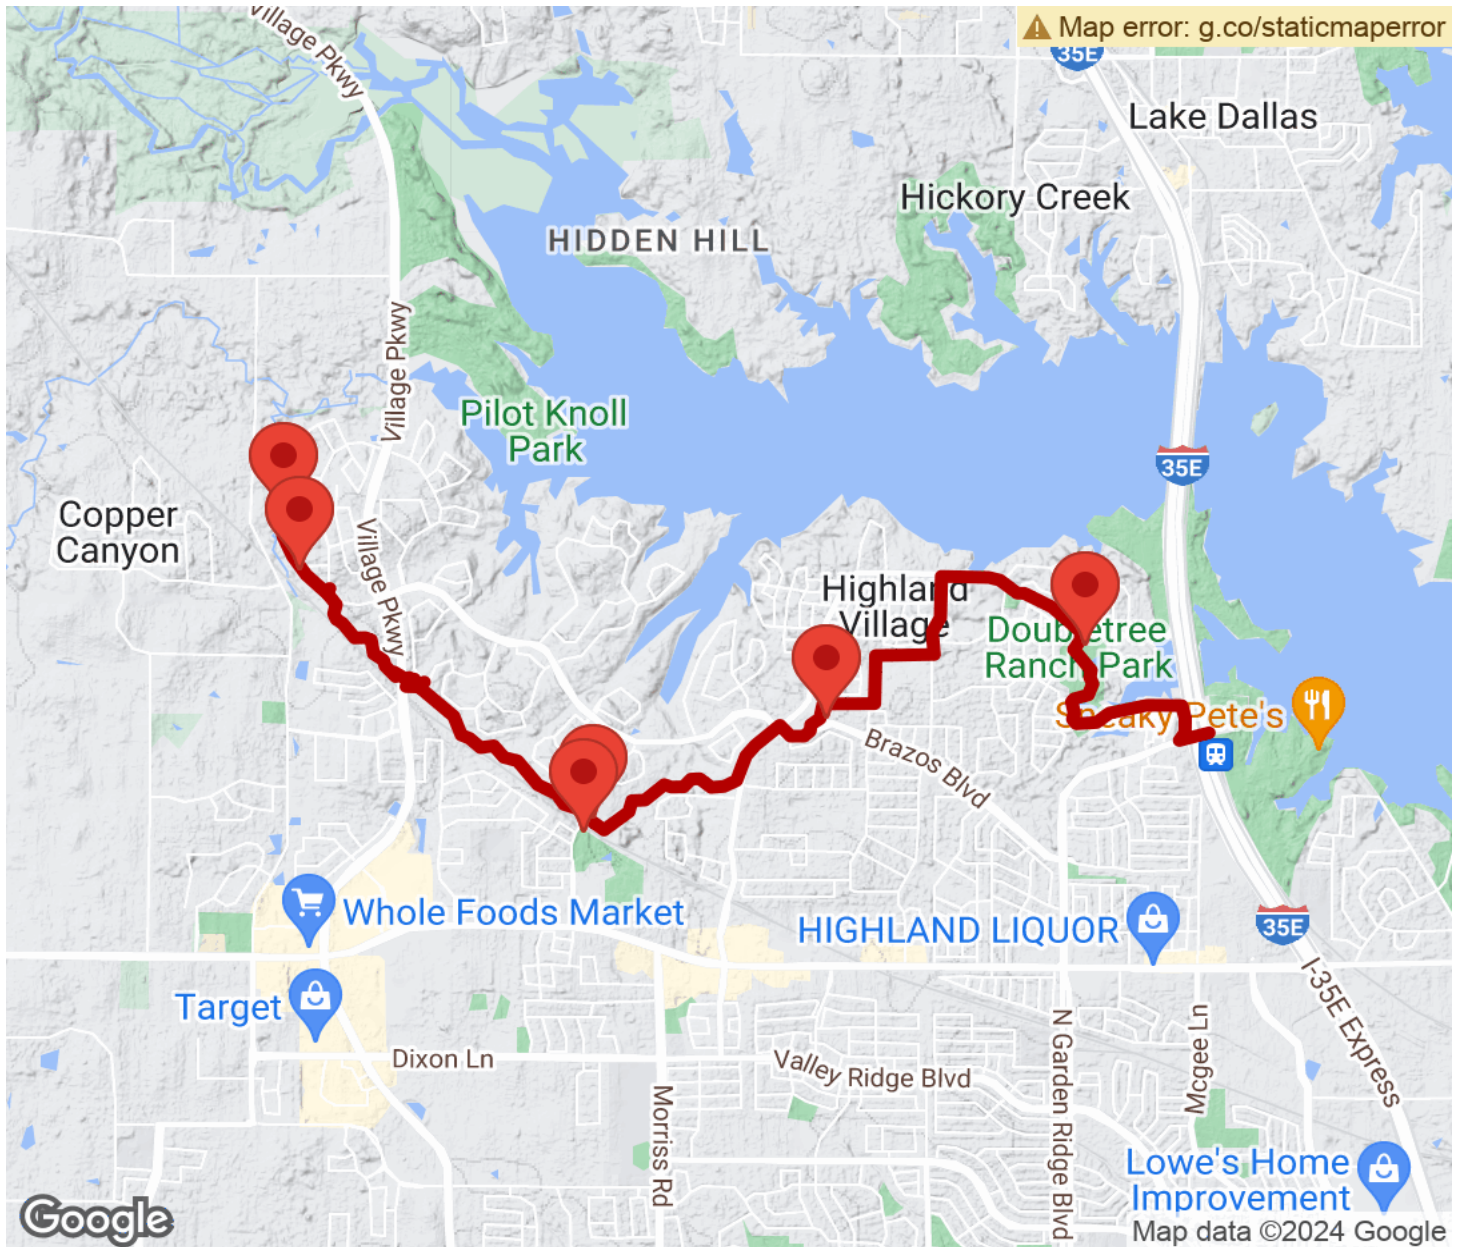

City Trail (Highland Village)

Texas

Trailhead

Restroom

Parking

Water Fountain

Tunnel

TrailLink
by Rails-to-Trails Conservancy

TrailLink.com