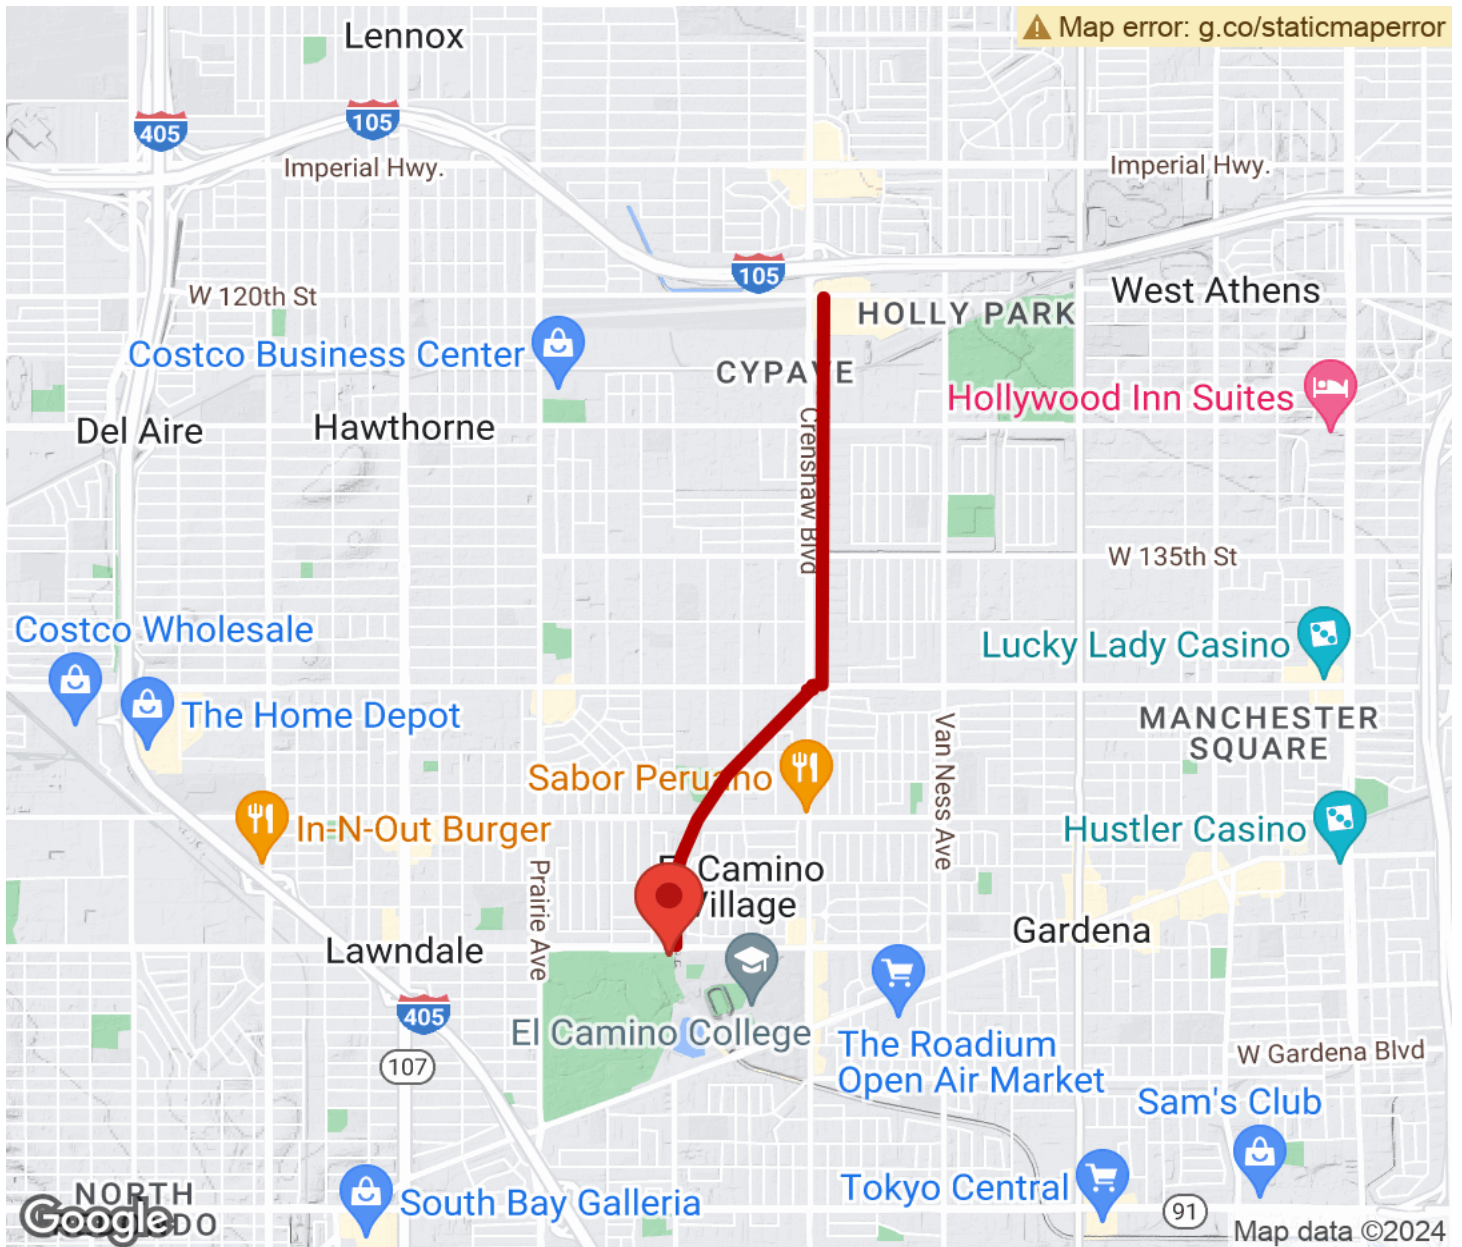

Laguna Dominguez Trail

California

- Trailhead
- Restroom
- Parking
- Water Fountain
- Tunnel