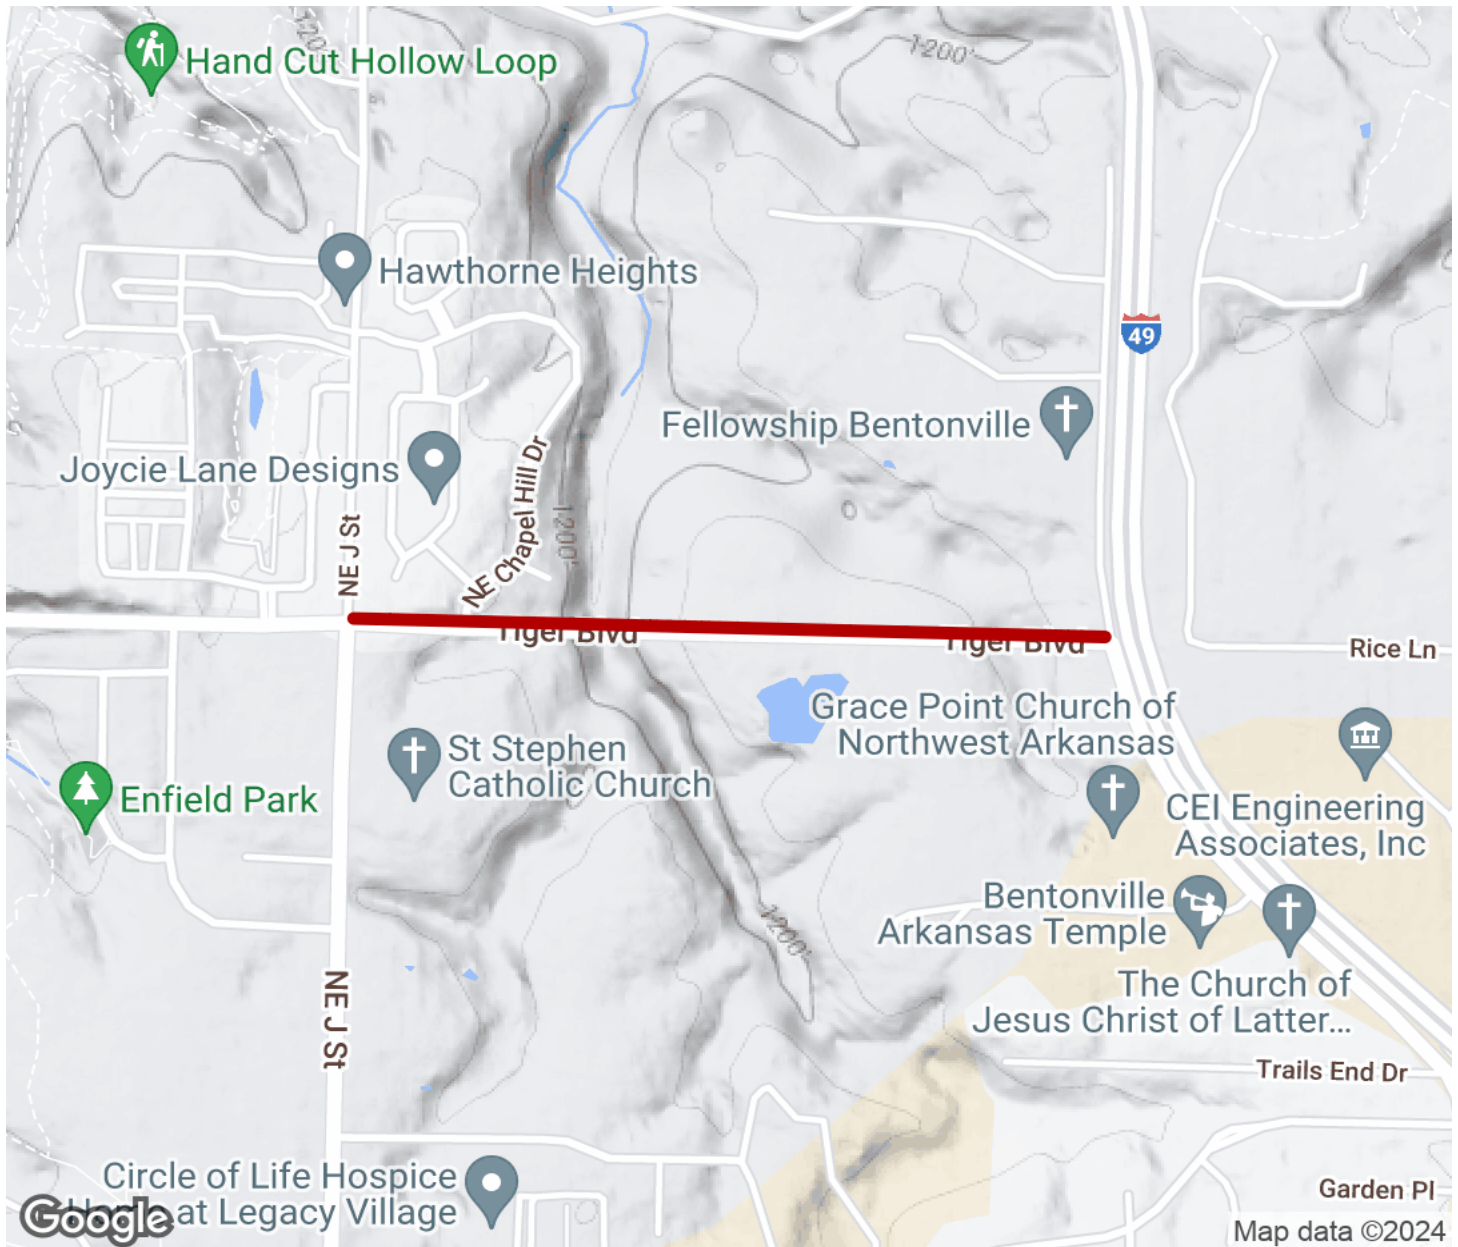

2024

TrailLink Unlimited

Guides

Tiger Trail

Arkansas

Tiger Trail *Arkansas*

The Tiger Trail runs on the north side of Tiger Boulevard, providing a link from the [J Street Trail](#) to McCollum Drive. A future trail along

The Tiger Trail runs on the north side of Tiger Boulevard, providing a link from the [J Street Trail](#) to McCollum Drive. A future trail along McCollum Drive, where trail stubs now tease users, will substantially increase the utility of the sidepath.

Trail activities: Bike, Inline Skating, Wheelchair Accessible, Walking

Parking & Trail Access

There are no parking areas for the Tiger Trail. The trail can be accessed from NE J Street and the adjacent J Street Trail, as well as from McCollum Drive and NE Chapel Hill Drive.

Tiger Trail

Arkansas

Trailhead

Restroom

Parking

Water Fountain

Tunnel

TrailLink