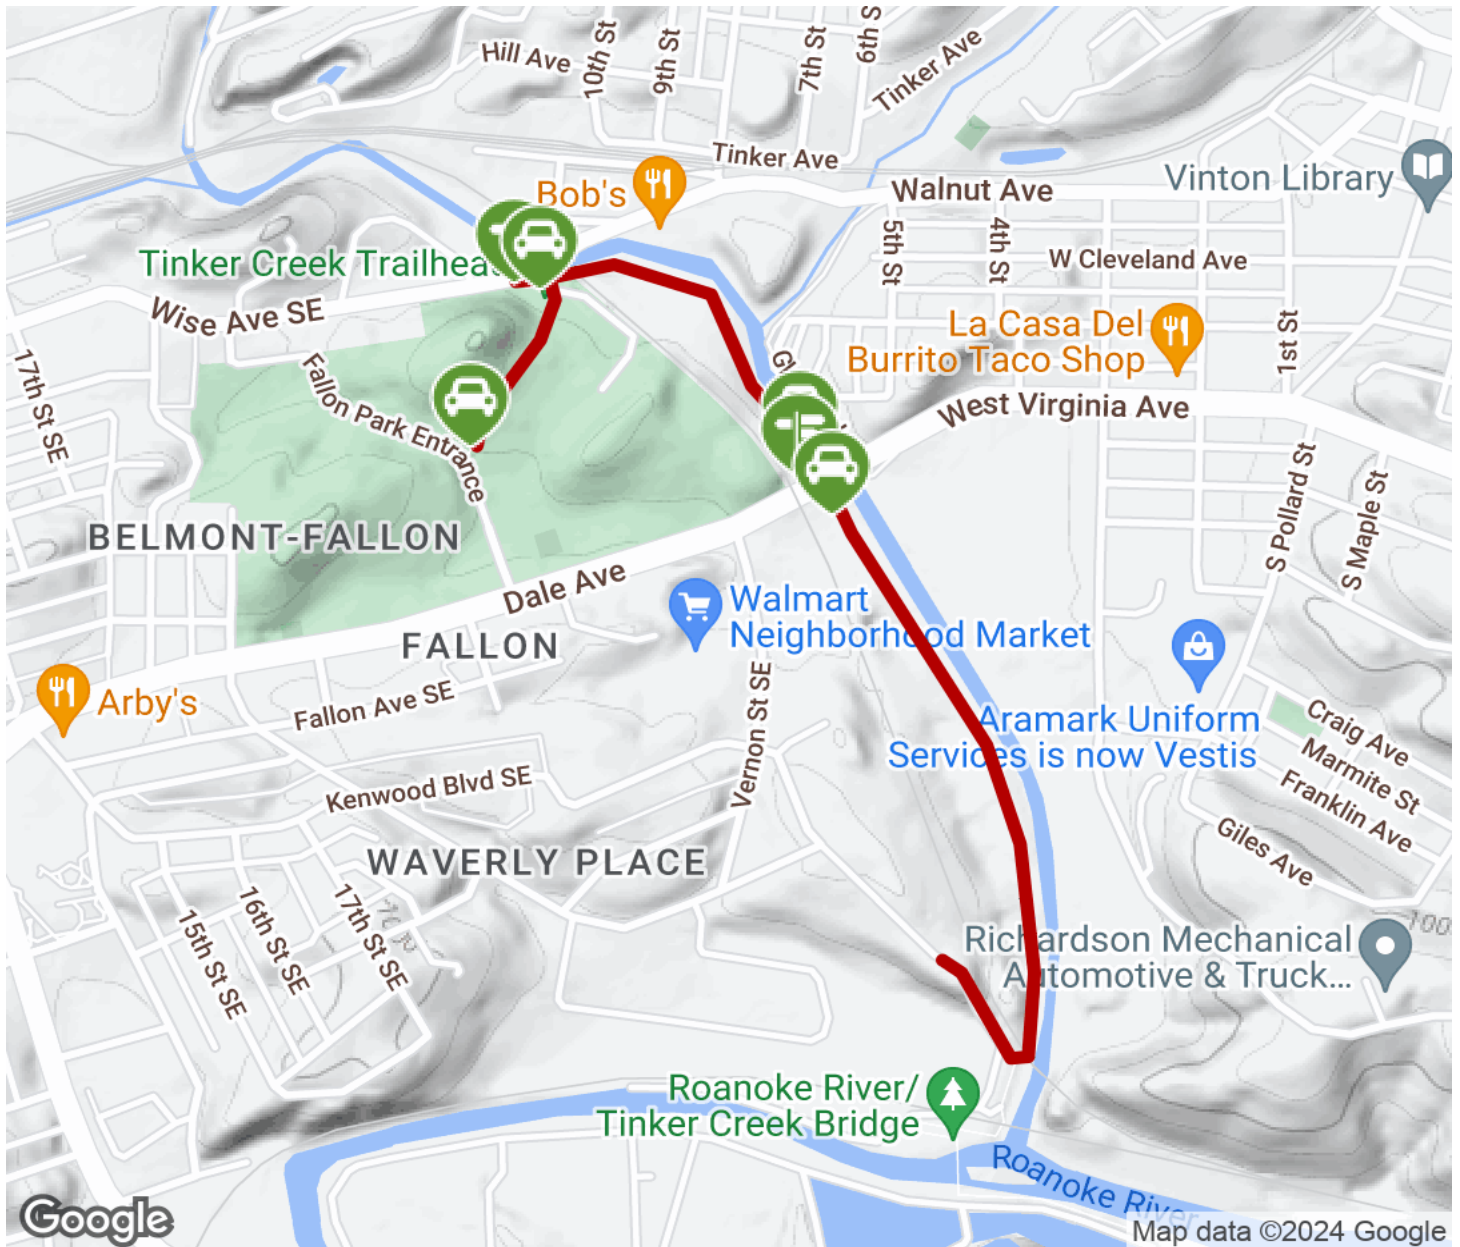

2024

TrailLink Unlimited

Guides

Tinker Creek Greenway

Virginia

Tinker Creek Greenway *Virginia*

The Tinker Creek Greenway winds through Roanoke's east end from Fallon Park to just over a mile southeast. Along your journey,

The Tinker Creek Greenway winds through Roanoke's east end from Fallon Park to just over a mile southeast. Along your journey, you'll be closely paralleling the pleasantly wooded Tinker Creek.

Fallon Park is one of the city's largest parks and includes an outdoor pool, sports fields, and picnic tables. Fallon Park Elementary School is also located here.

Tinker Creek Greenway

Virginia

States: Virginia

Counties: Roanoke

Length: 1.3miles

Trail end points: Fallon Park to Underhill Avenue

Trail surfaces: Asphalt

Trail category: Greenway/Non-RT

Virginia

Trailhead

Restroom

Parking

Water Fountain

Tunnel

TrailLink

by Rails-to-Trails Conservancy