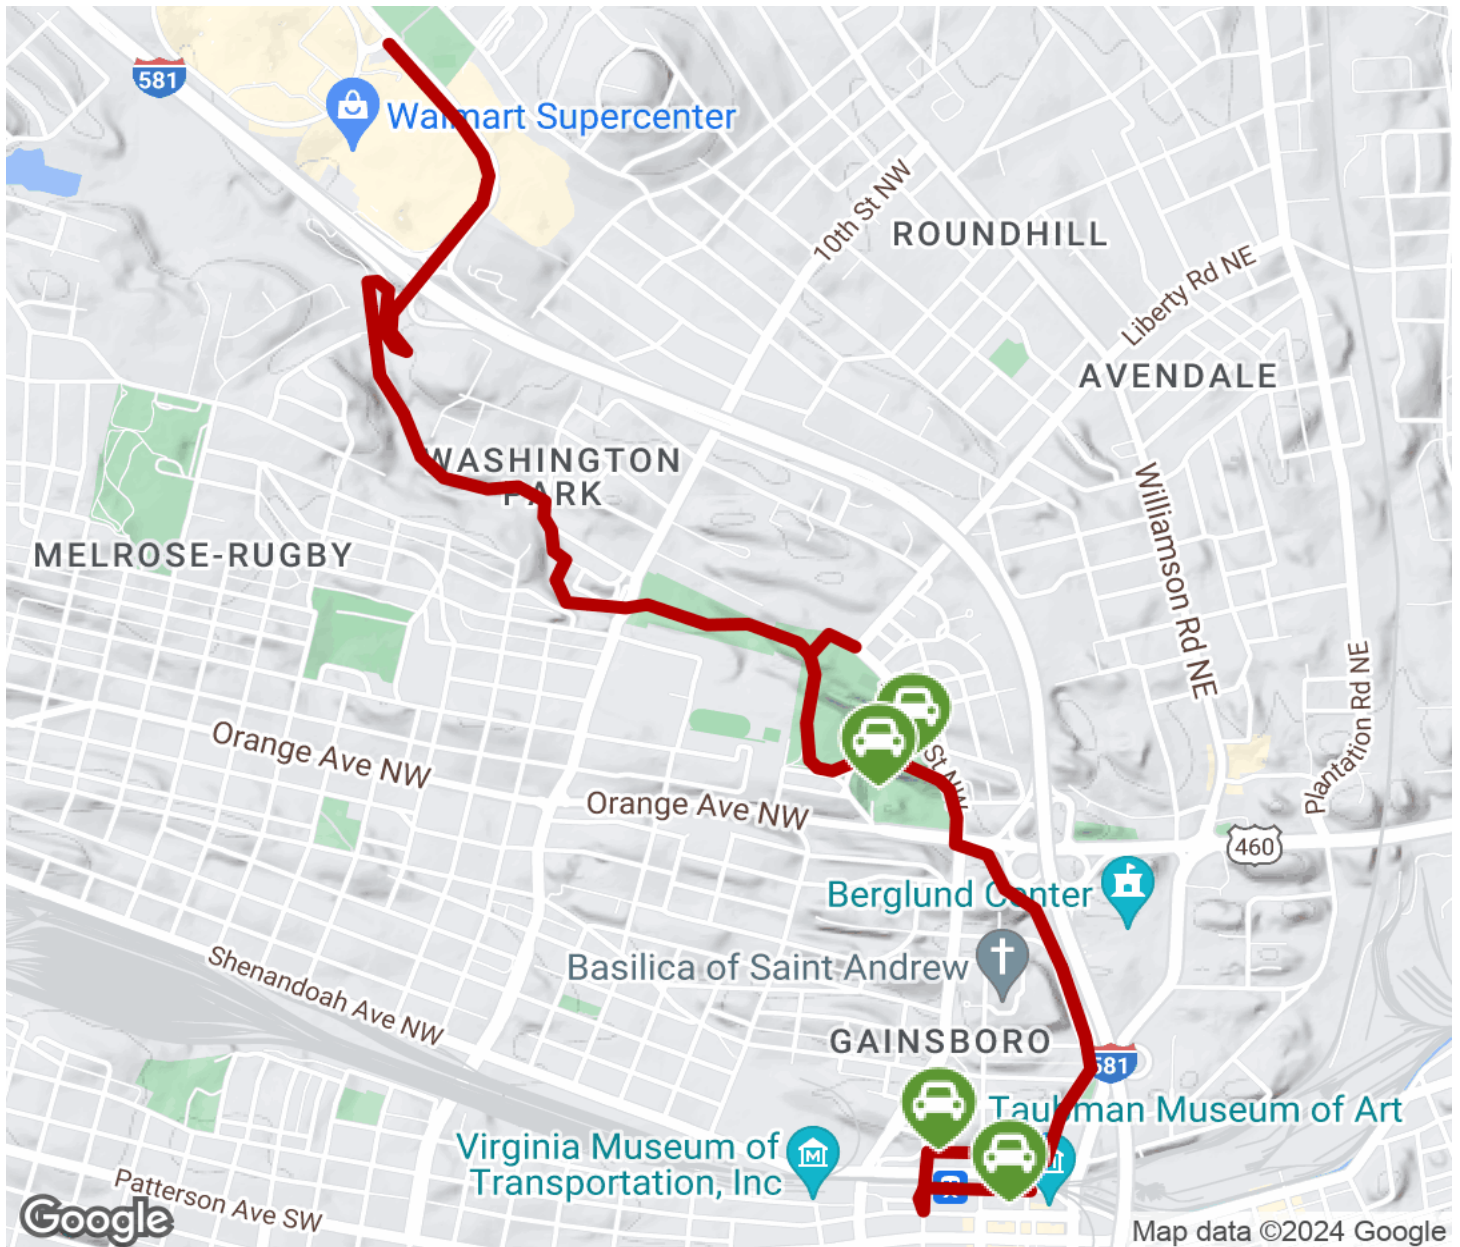

2024

TrailLink Unlimited 

Guides

**Lick Run
Greenway**
Virginia

Lick Run Greenway

Virginia

Lick Run Greenway begins in downtown Roanoke and heads north just over 4 miles to end between Huff Lane Park and Valley View

Lick Run Greenway begins in downtown Roanoke and heads north just over 4 miles to end between Huff Lane Park and Valley View Mall. Along the way, the paved pathway traverses two parks: Washington Park and Brown Robertson Park. Both parks offer picnic tables, basketball courts, and playgrounds. Near its northern end, the trail passes Round Hill Elementary School on its east side and a busy shopping area to the west.

Lick Run Greenway

Virginia

States: Virginia

Counties: Roanoke

Length: 4.2miles

Trail end points: Huff Lane Park to Salem Avenue

Trail surfaces: Asphalt

Trail category: Greenway/Non-RT

Trail activities: Bike, Inline Skating, Wheelchair Accessible, Walking

Parking & Trail Access

Parking is available mid-trail in Washington Park (1610 Burrell St. NW).

Lick Run Greenway

Virginia

- Trailhead
- Restroom
- Parking
- Water Fountain
- Tunnel