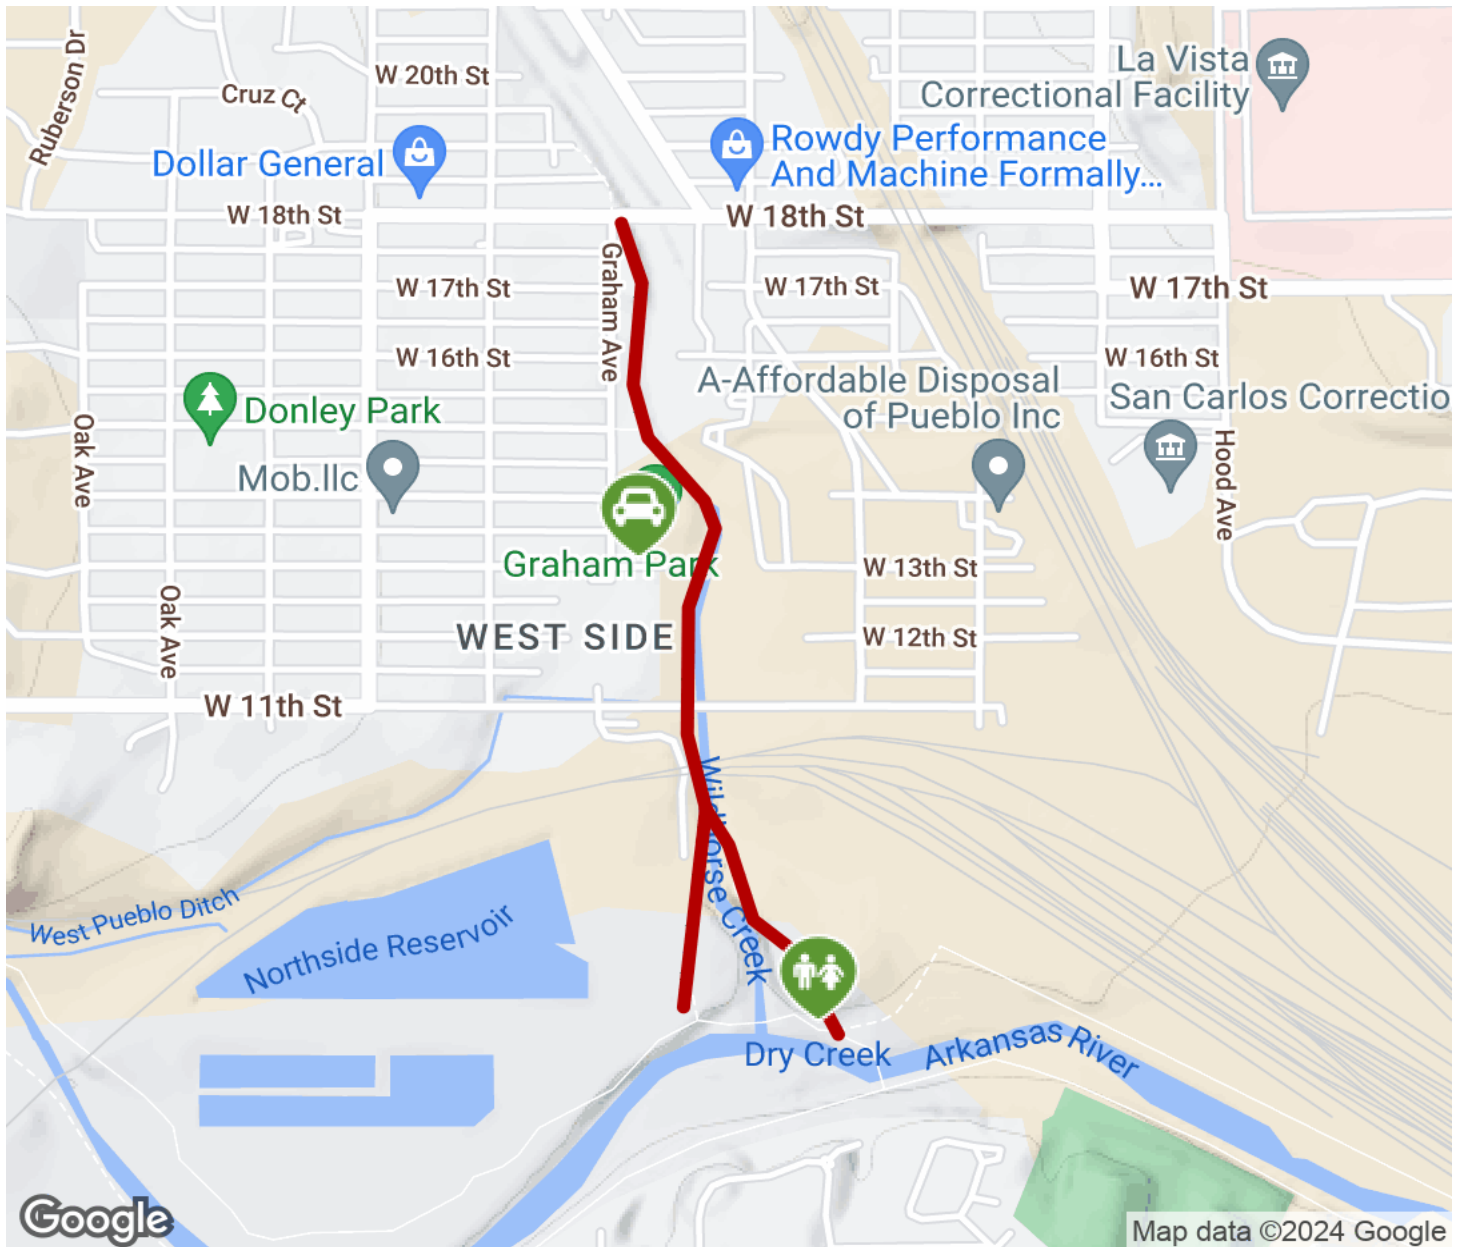

2024

TrailLink Unlimited 

Guides

**Wildhorse
Creek Trail**
Colorado

Wildhorse Creek Trail

Colorado

This neighborhood trail connects W 18th to the Arkansas River Trail in Pueblo, Colorado. The trail passes through Pete Jimenez Park and

This neighborhood trail connects W 18th to the [Arkansas River Trail](#) in Pueblo, Colorado. The trail passes through Pete Jimenez Park and imitates the course of the Wildhorse Creek south to the Arkansas River.

Wildhorse Creek Trail

Colorado

States: Colorado

Counties: Pueblo

Length: 1miles

Trail end points: Arkansas River Greenway to
W 18th Street

Trail surfaces: Dirt

Trail category: Greenway/Non-RT

Trail activities: Bike, Walking

Parking & Trail Access

Park at the Pete Jimenez Park located at 100-199 W 13th St.

Wildhorse Creek Trail

Colorado

Trailhead

Restroom

Parking