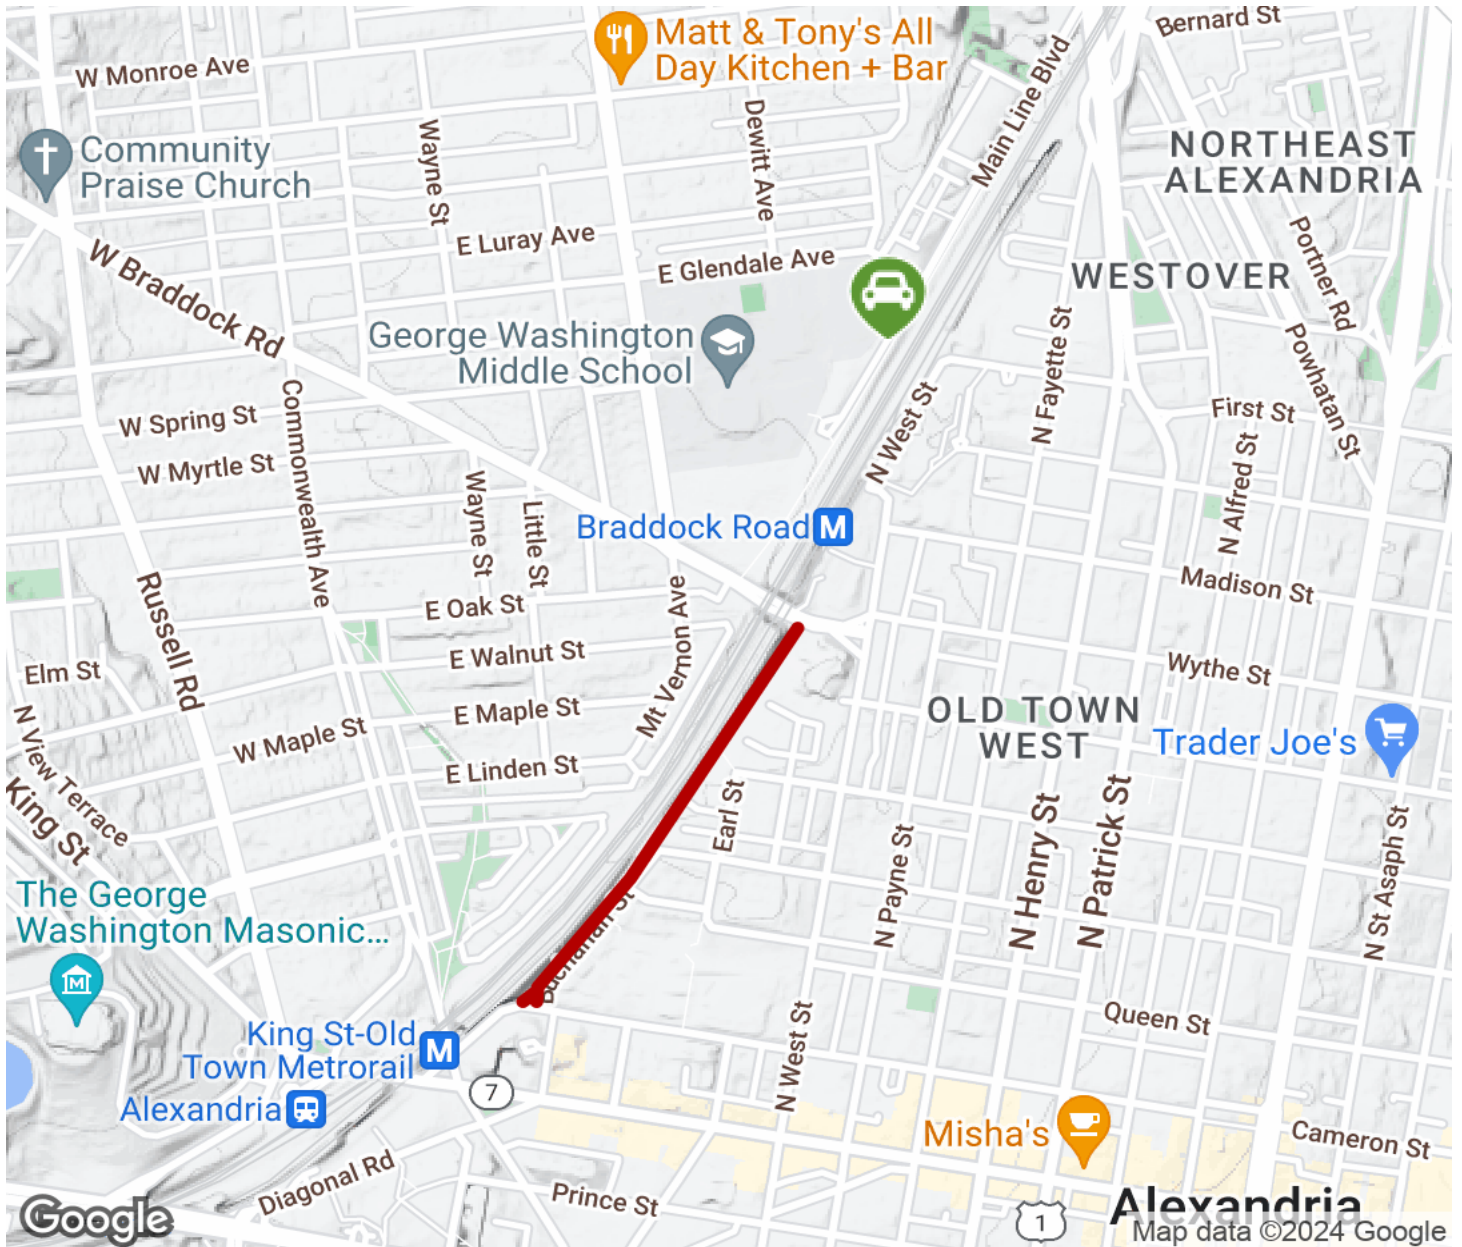

Metro Linear Park

Virginia

Trailhead

Restroom

Parking

Water Fountain

Tunnel

TrailLink
by Rails-to-Trails Conservancy

TrailLink.com