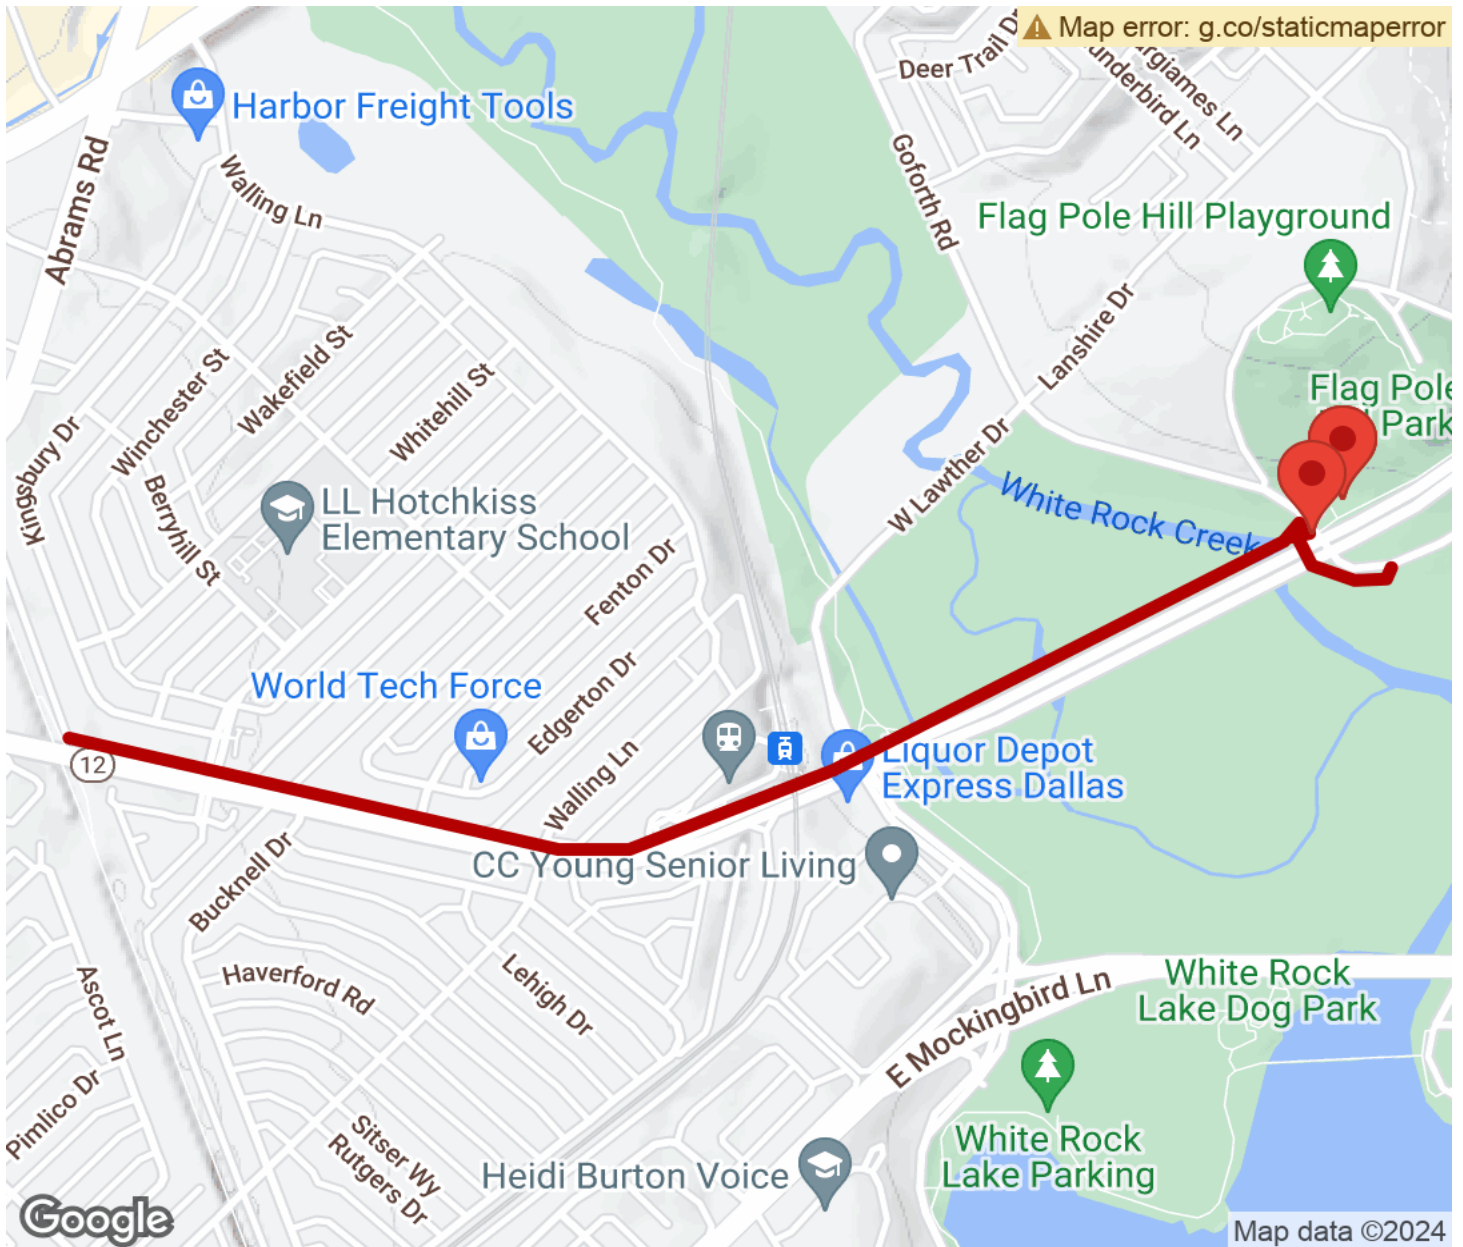

2024

TrailLink Unlimited

Guides

**Flag Pole Hill
Trail**
Texas

Flag Pole Hill Trail

Texas

This trail stretches about a mile, closing the gap between White Rock Creek Trail in the east, and the Sopac Trail in the west. It runs

This trail stretches about a mile, closing the gap between White Rock Creek Trail in the east, and the Sopac Trail in the west. It runs parallel to State Route 12, starting at Flag Pole Hill Park.

Flag Pole Hill Trail

Texas

States: Texas

Counties: Dallas

Length: 1.4miles

Trail end points: Flag Pole Hill Park to Kingsbury Drive, off SR 12

Trail surfaces: Asphalt, Concrete

Trail category: Greenway/Non-RT

Trail activities: Bike, Walking

Parking & Trail Access

Park at Flag Pole Hill Park, located at 8015 Doran Circle.

Flag Pole Hill Trail

Texas

Trailhead

Restroom

Parking

Water Fountain