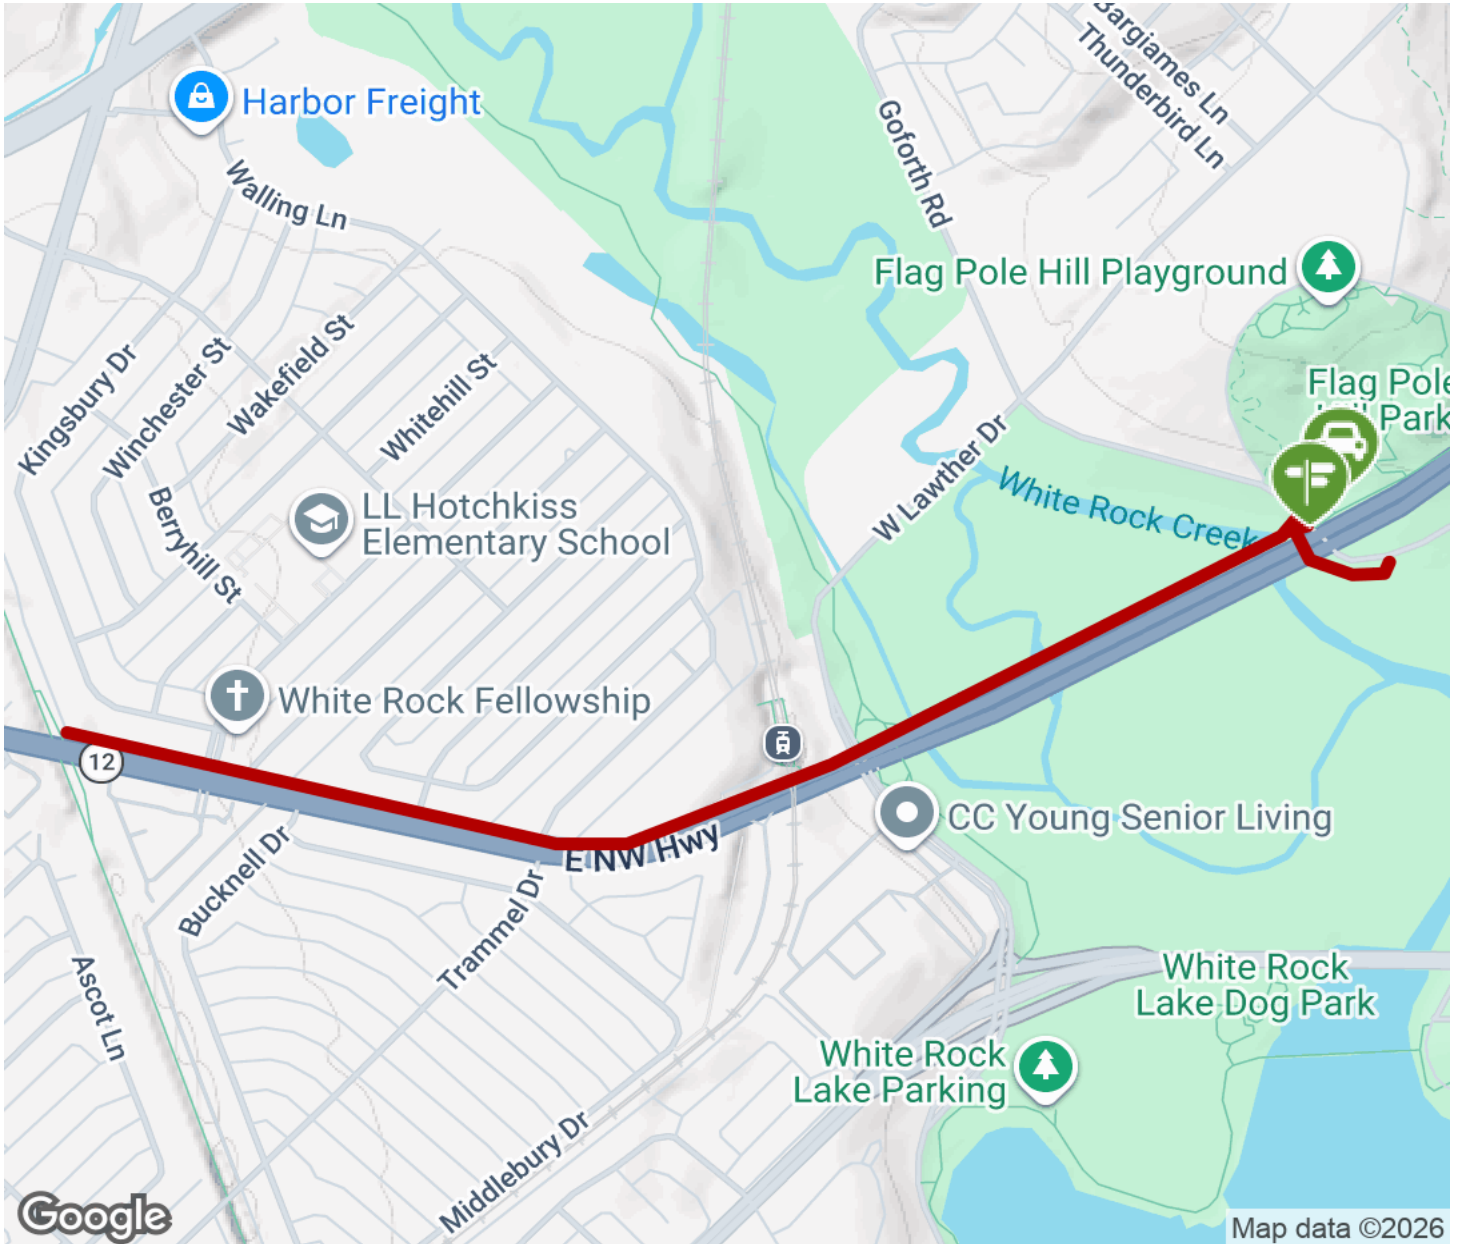

Flag Pole Hill Trail

Texas

Trailhead

Restroom

Parking

Water Fountain

Tunnel

TrailLink
by Rails-to-Trails Conservancy

TrailLink.com