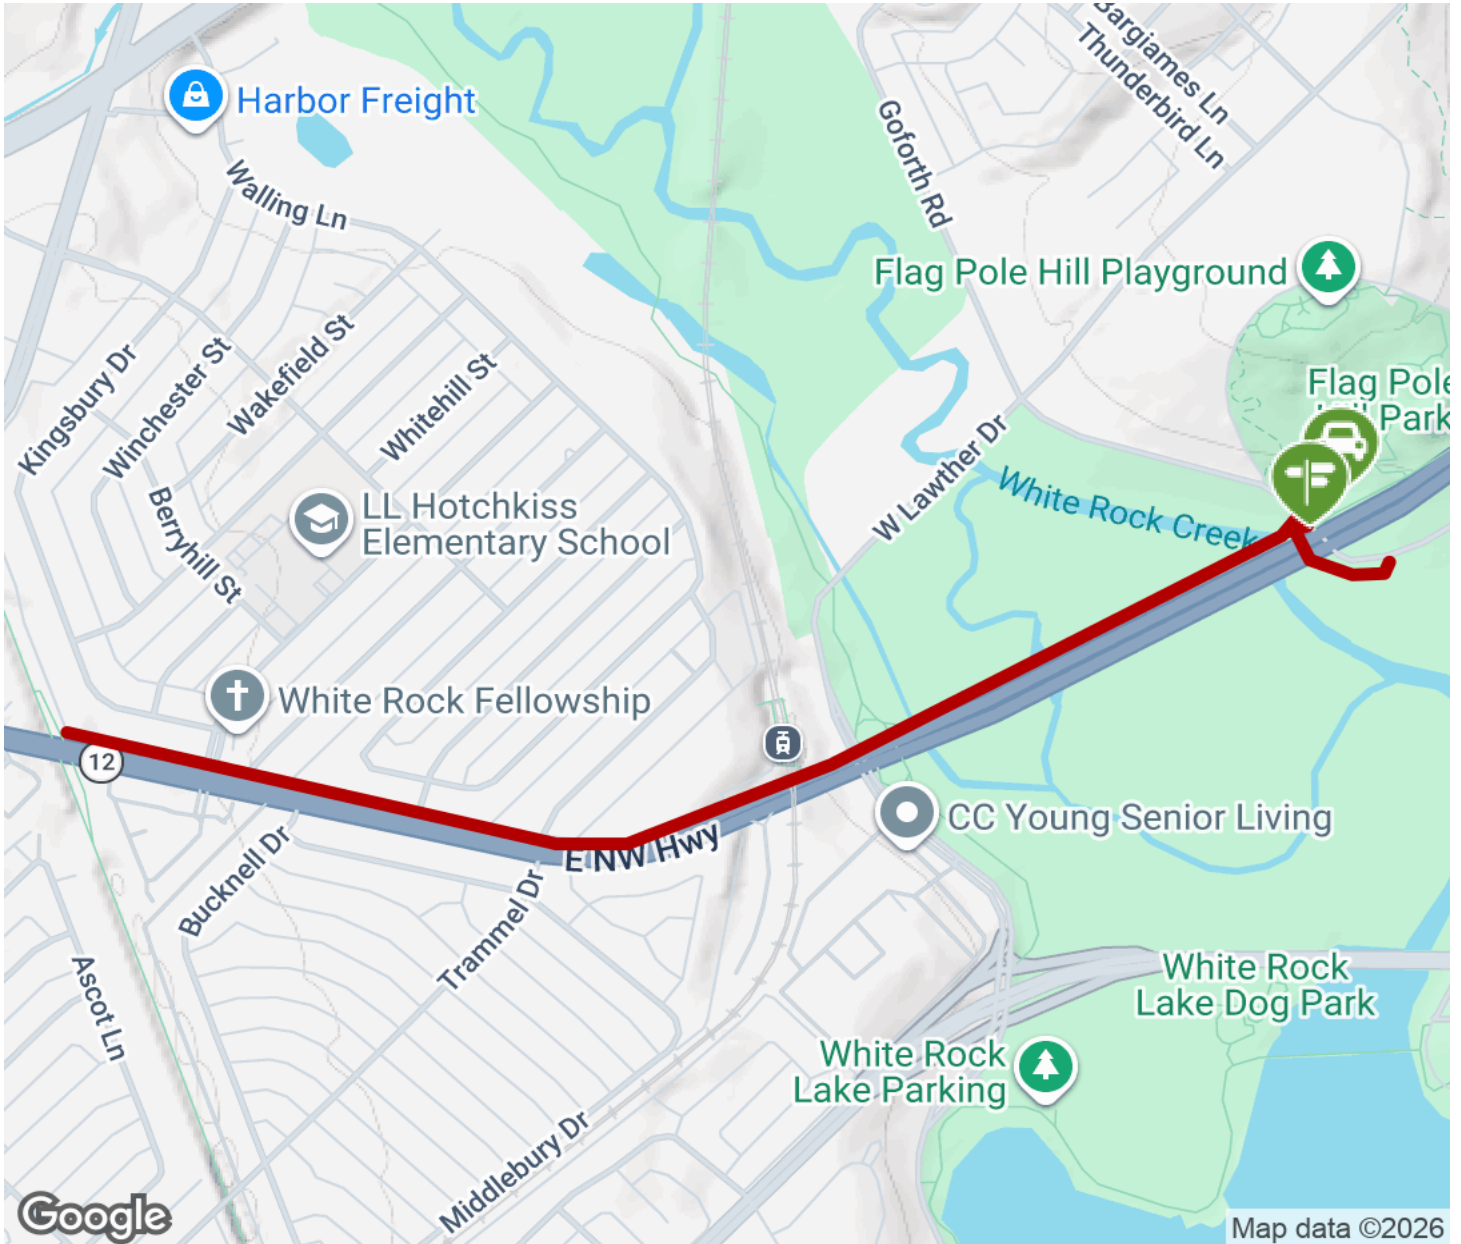

Flag Pole Hill Trail

Texas

Trailhead

Restroom

Parking

Water Fountain

Tunnel

TrailLink
by Rails-to-Trails Conservancy

TrailLink.com