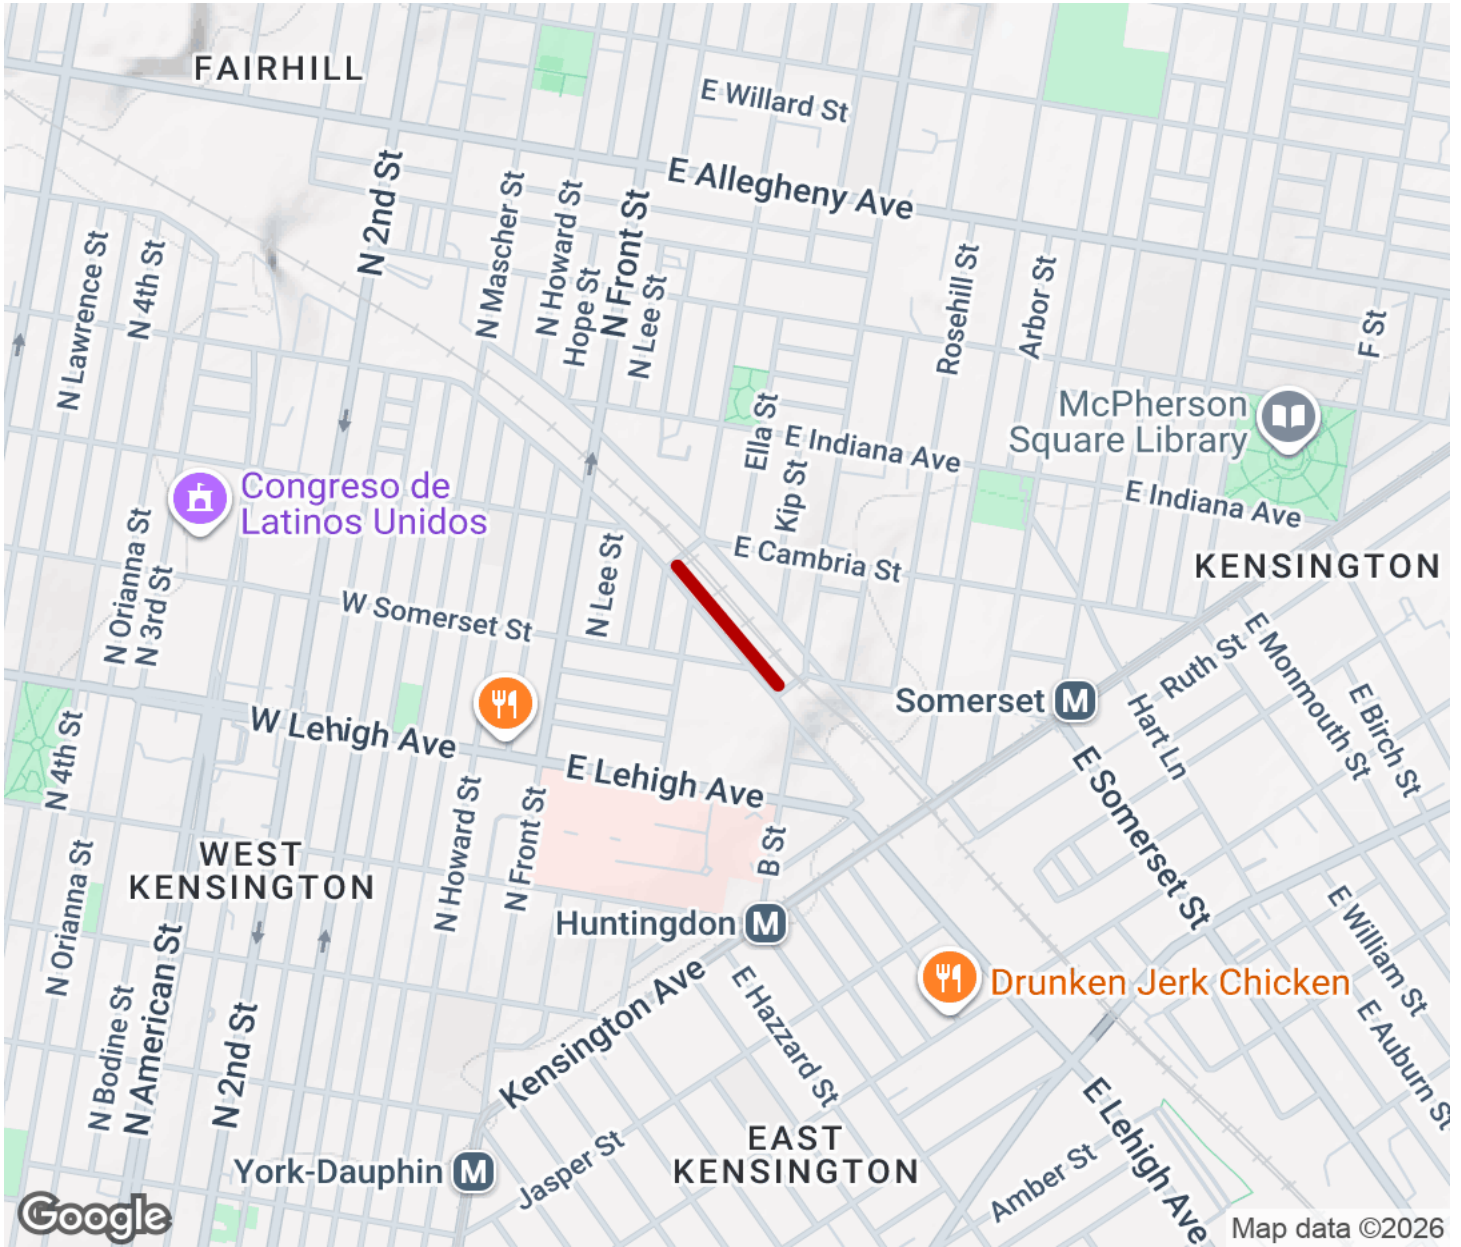

Gurney Street Trail

Pennsylvania

Trailhead

Restroom

Parking

Water Fountain

Tunnel

TrailLink
by Rails-to-Trails Conservancy

[TrailLink.com](https://www.TrailLink.com)