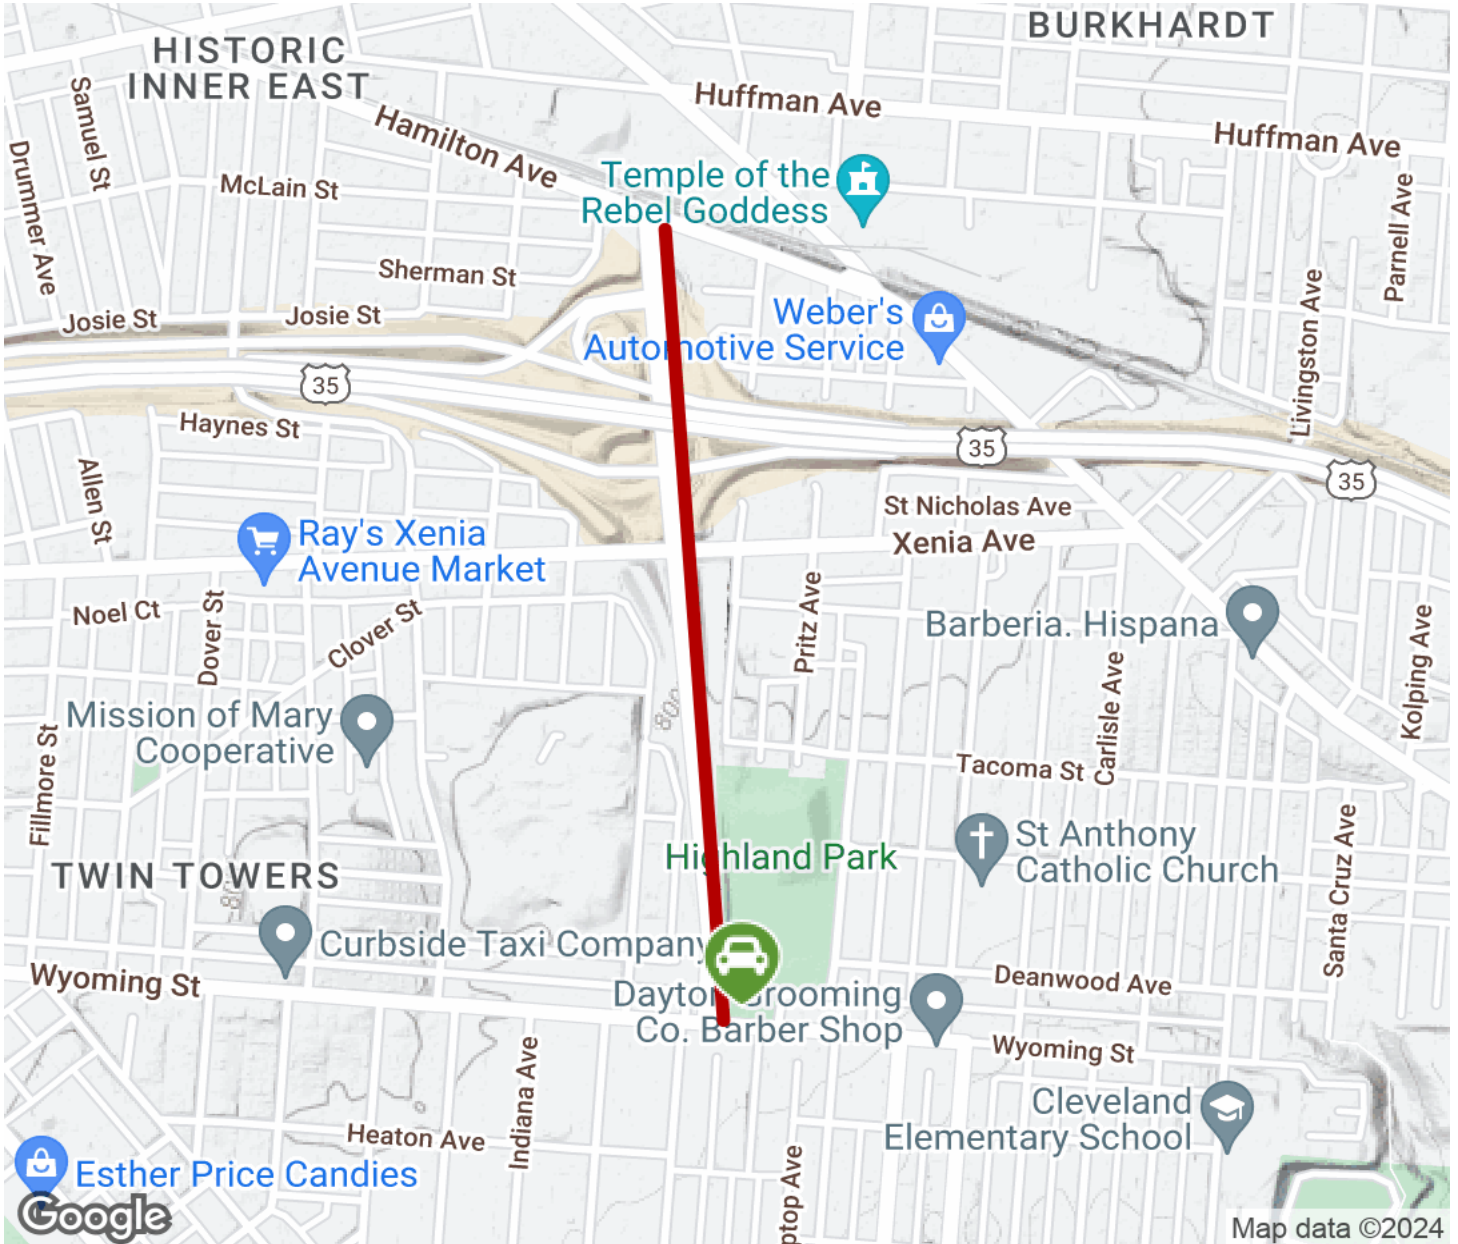

Steve Whalen Boulevard Bikeway

Ohio

Trailhead

Restroom

Parking

Water Fountain

Tunnel

TrailLink
by Rails-to-Trails Conservancy

TrailLink.com