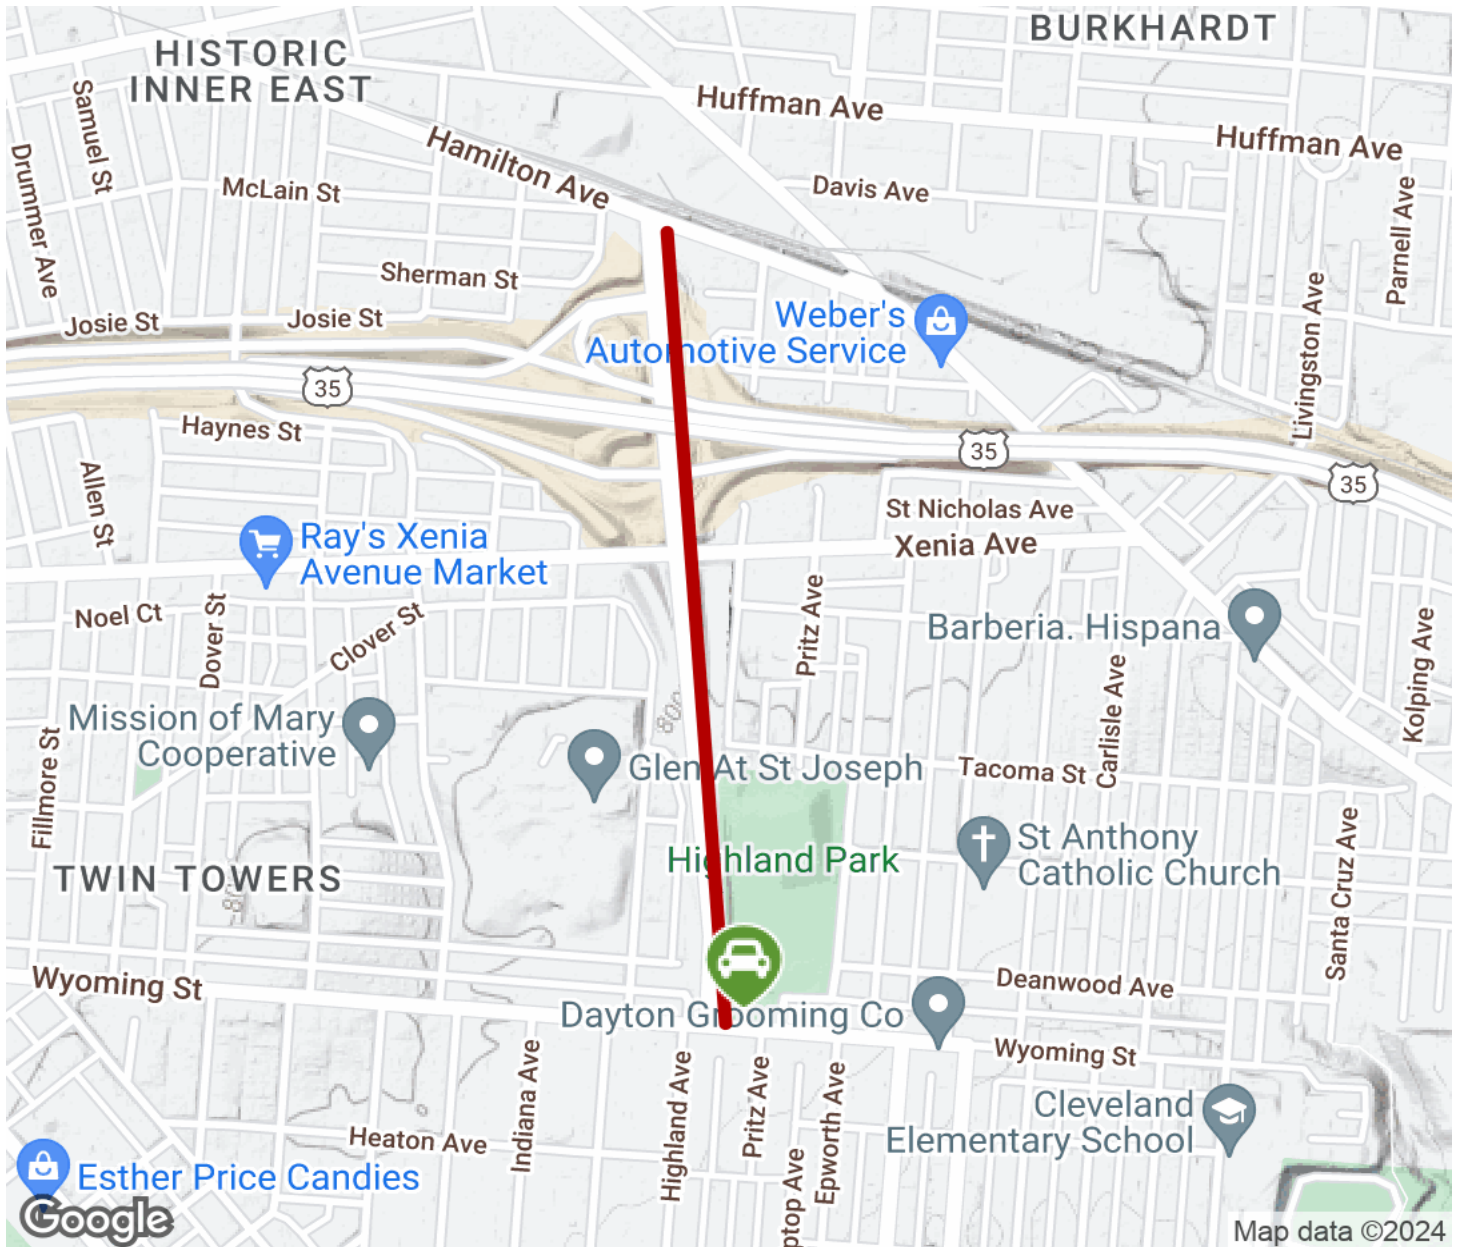

Steve Whalen Boulevard Bikeway

Ohio

Trailhead

Restroom

Parking

Water Fountain

Tunnel

TrailLink
by Rails-to-Trails Conservancy

TrailLink.com