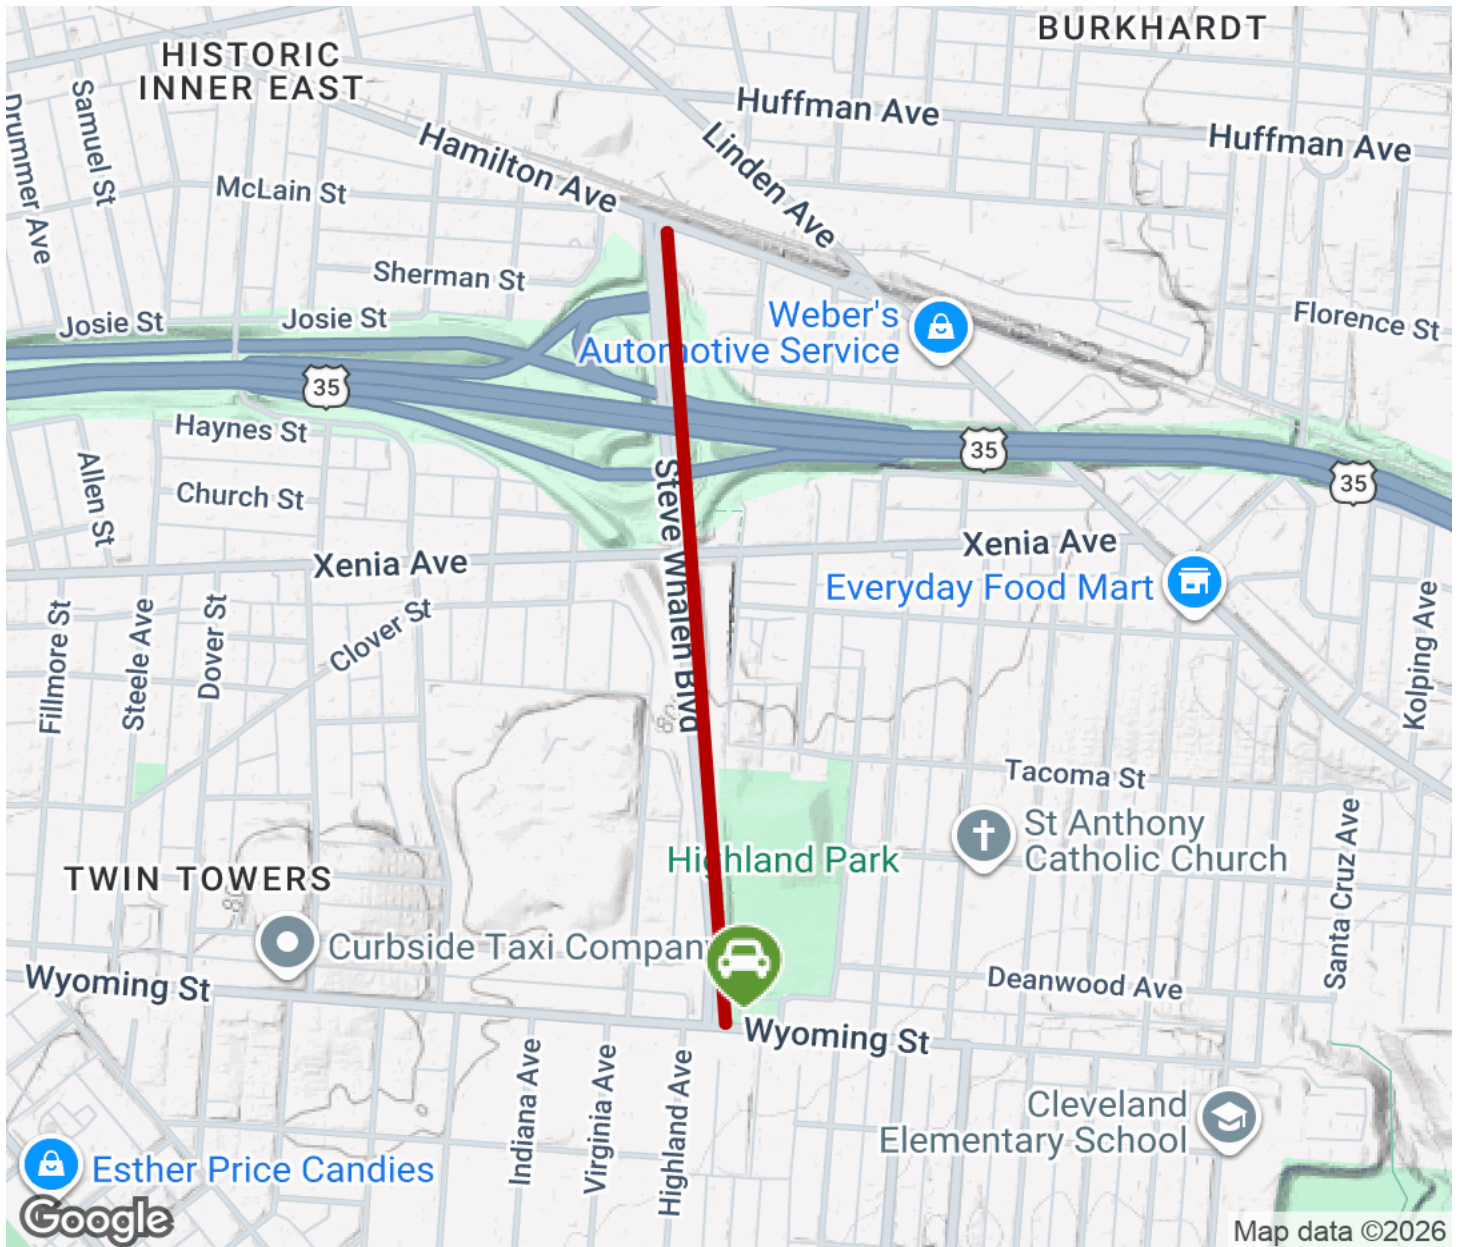

Steve Whalen Boulevard Bikeway

Ohio

Trailhead

Restroom

Parking

Water Fountain

Tunnel

TrailLink
by Rails-to-Trails Conservancy

TrailLink.com