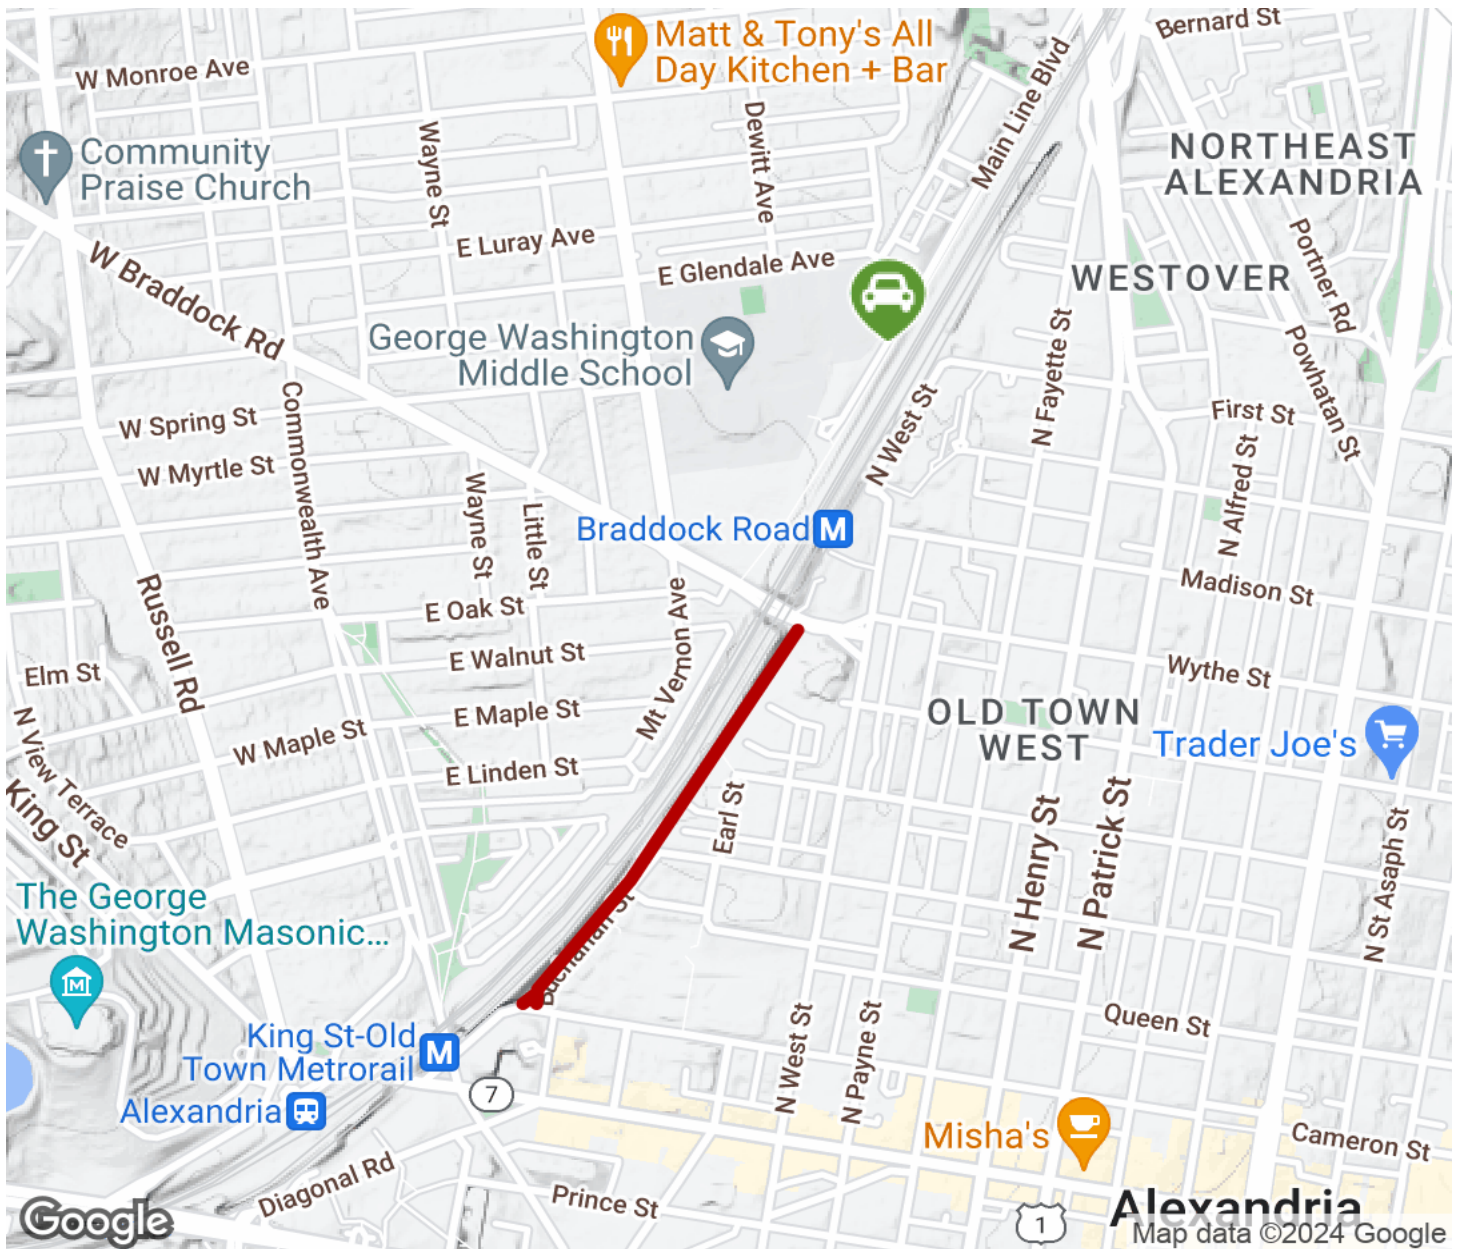

Metro Linear Park

Virginia

Trailhead

Restroom

Parking

Water Fountain

Tunnel

TrailLink
by Rails-to-Trails Conservancy

TrailLink.com