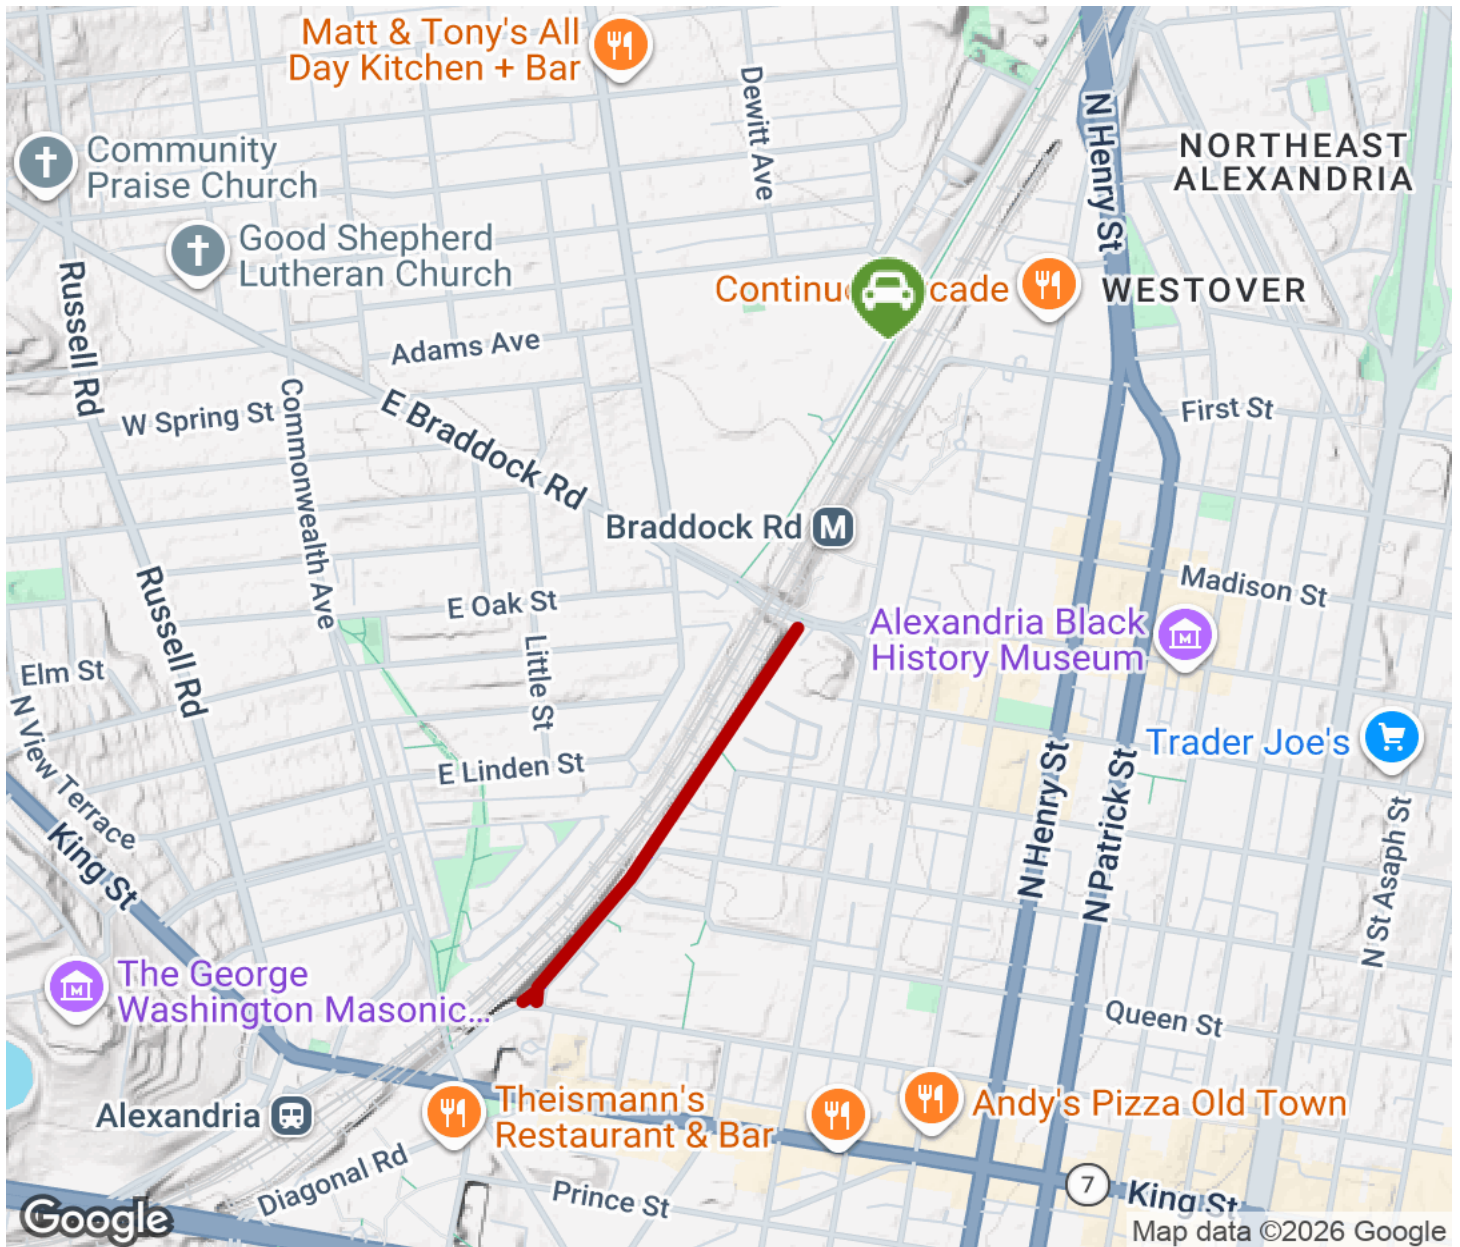

Metro Linear Park

Virginia

Trailhead

Restroom

Parking

Water Fountain

Tunnel

TrailLink
by Rails-to-Trails Conservancy

TrailLink.com