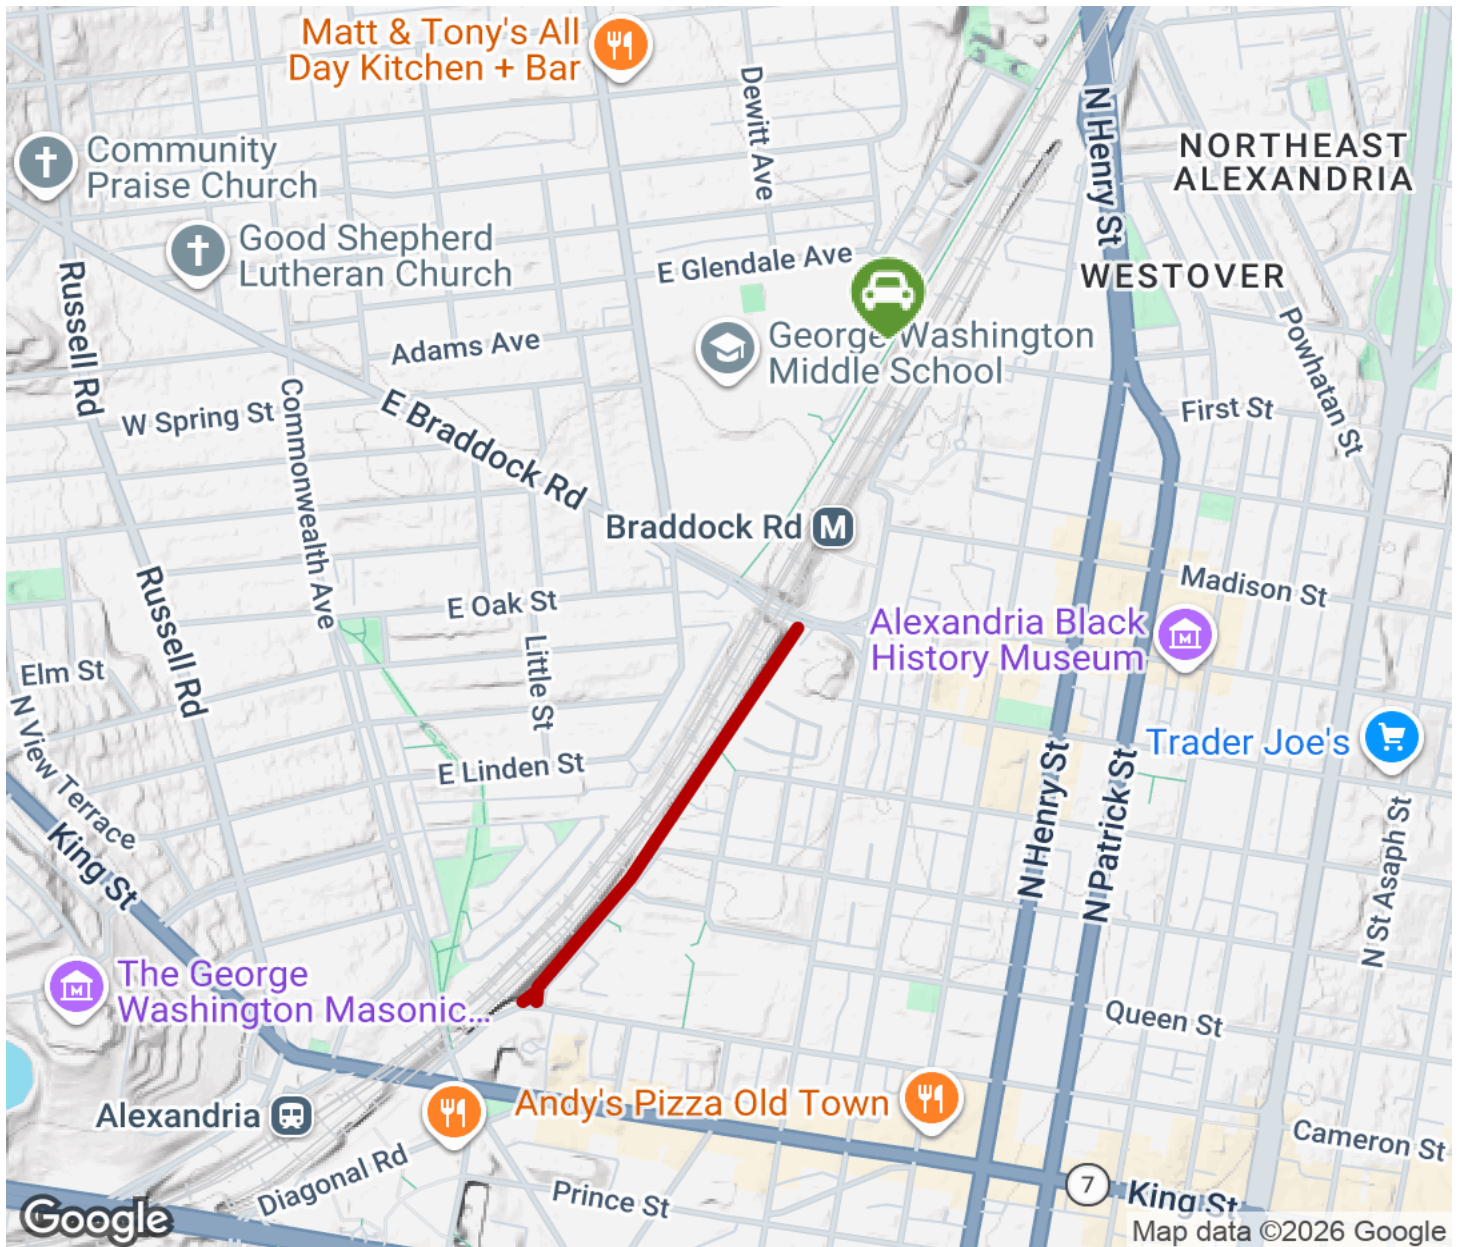

Metro Linear Park

Virginia

Trailhead

Restroom

Parking

Water Fountain

Tunnel

TrailLink
by Rails-to-Trails Conservancy

TrailLink.com