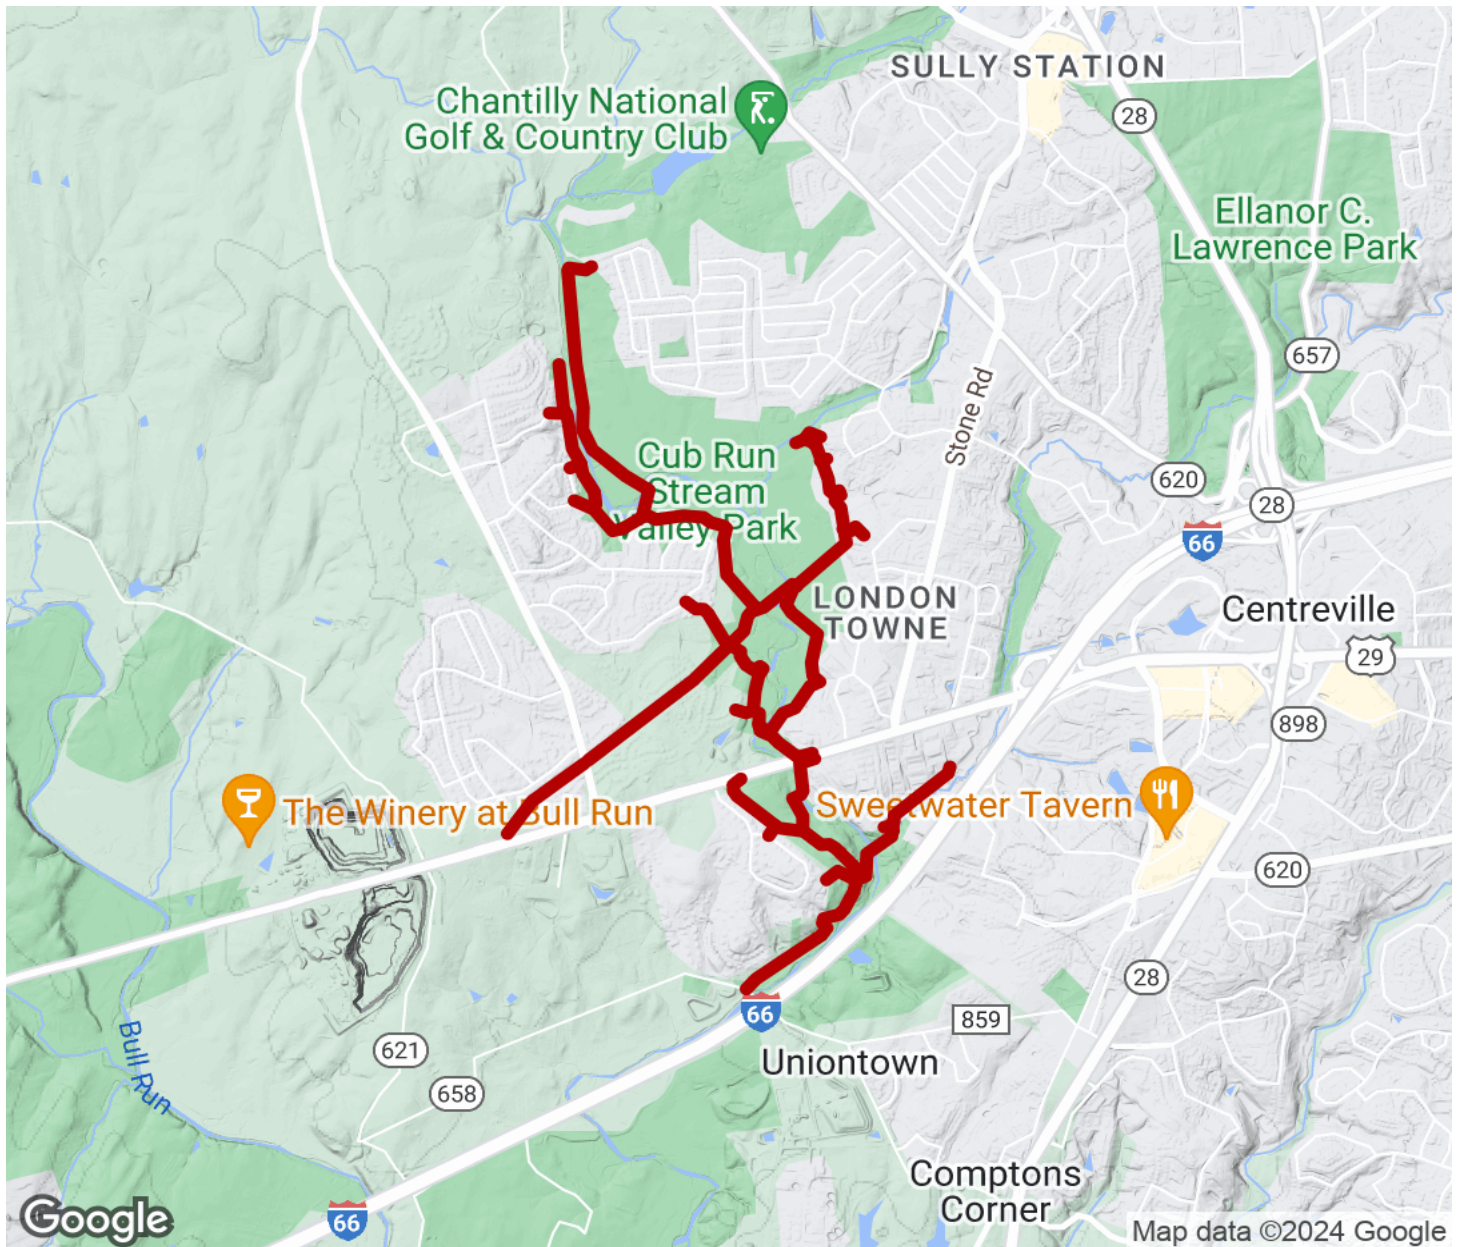

Cub Run Stream Valley Trail

Virginia

Trailhead

Restroom

Parking

Water Fountain

Tunnel

TrailLink
by Rails-to-Trails Conservancy

TrailLink.com