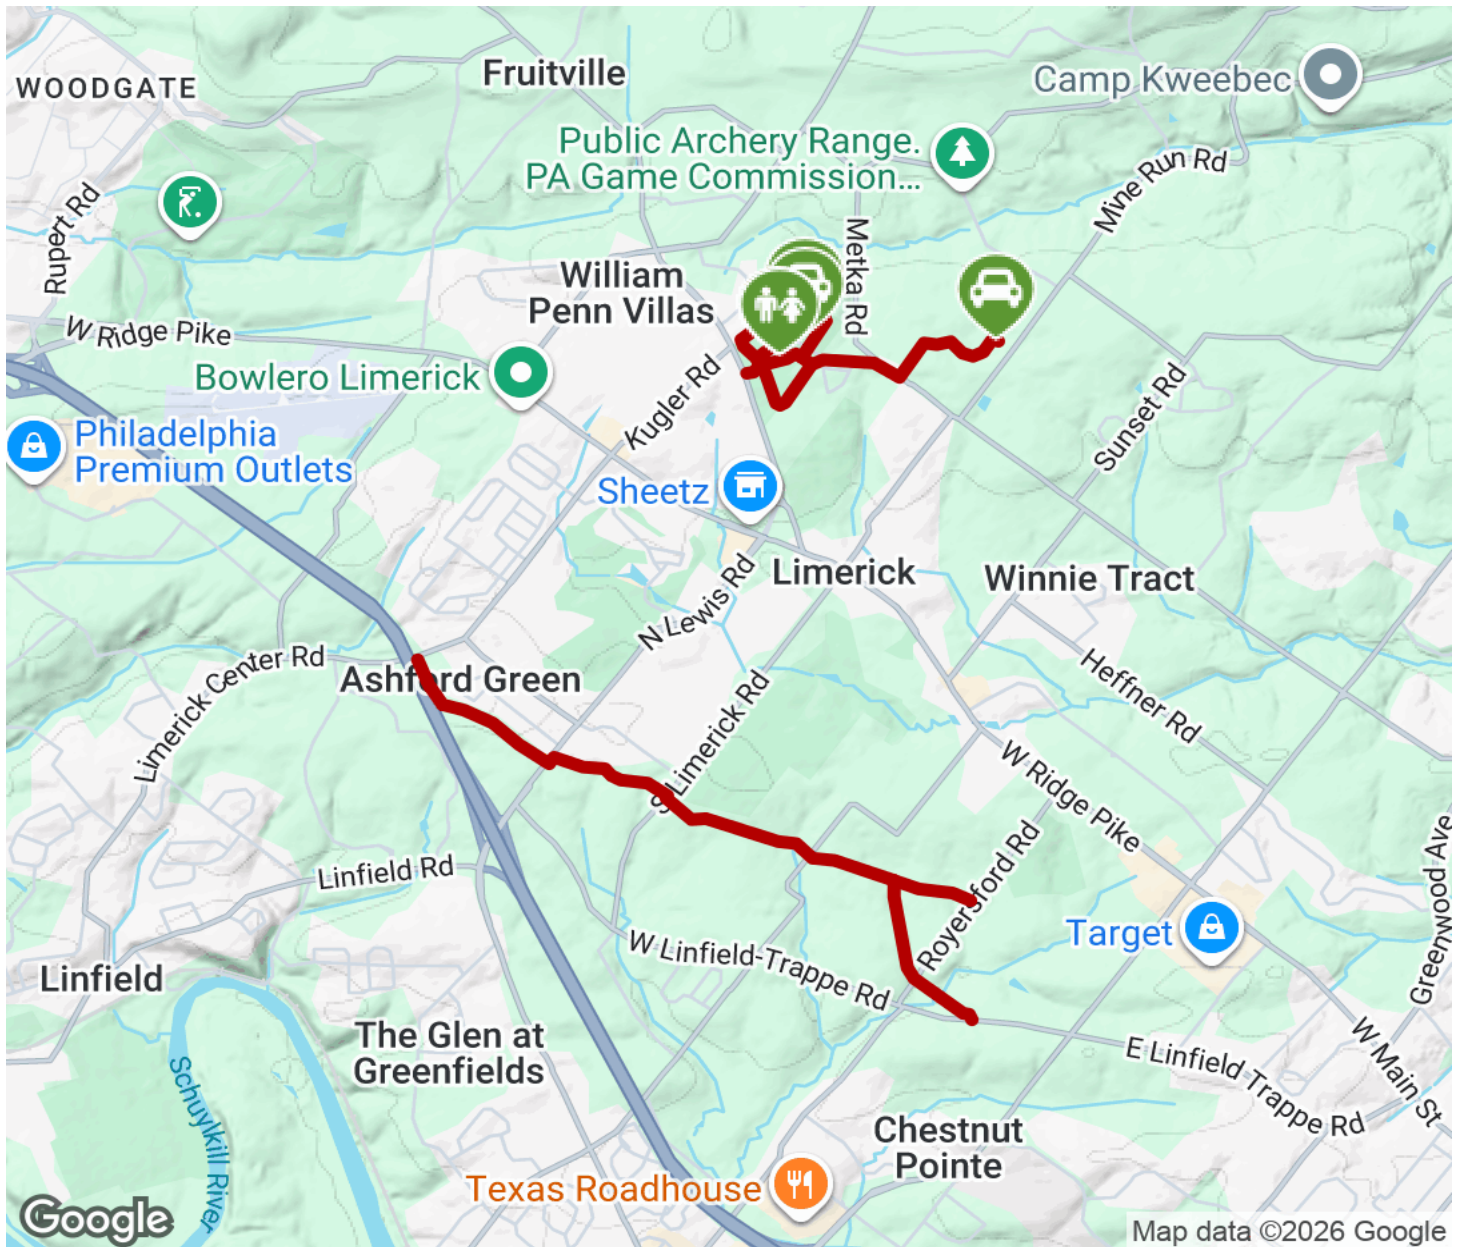

Limerick Township Trails

Pennsylvania

Trailhead

Restroom

Parking

Water Fountain

Tunnel

TrailLink
by Rails-to-Trails Conservancy

TrailLink.com