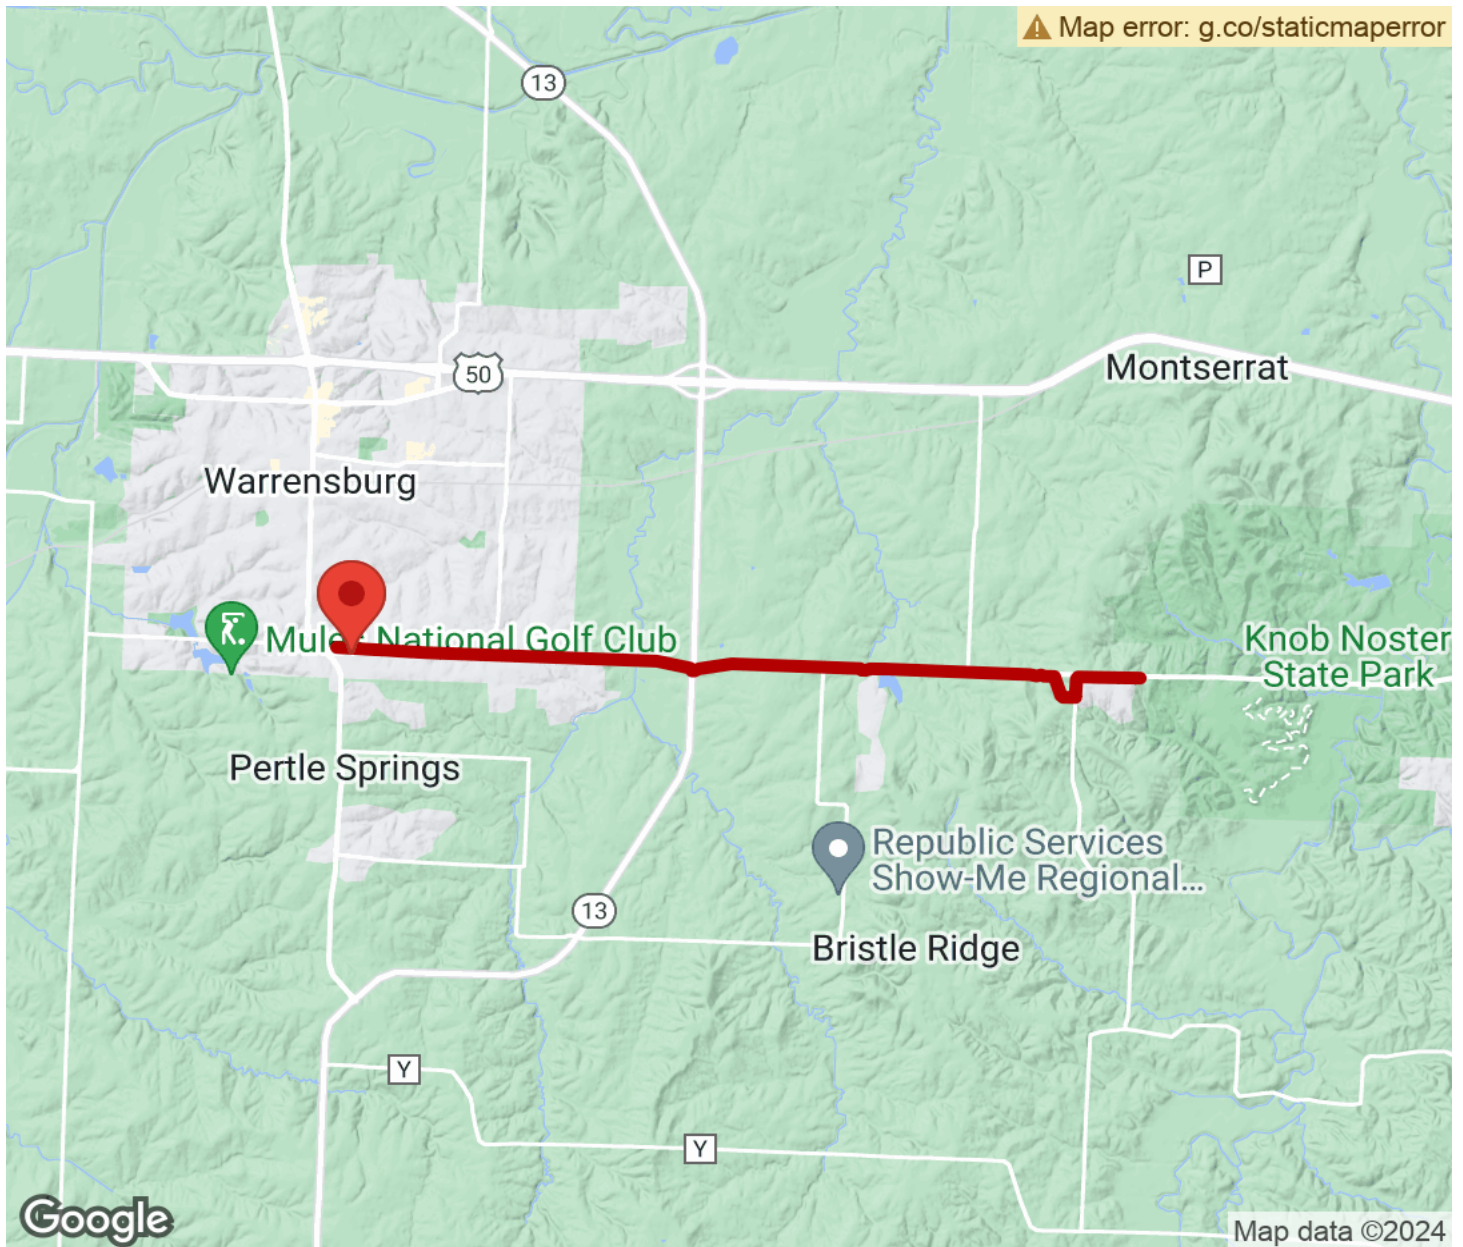

2024

TrailLink Unlimited

Guides

Spirit Trail

Missouri

Spirit Trail *Missouri*

The Spirit Trail provides opportunities for recreation and alternative transportation in Johnson County, Missouri. The trail is

The Spirit Trail provides opportunities for recreation and alternative transportation in Johnson County, Missouri. The trail is envisioned to stretch from the City of Warrensburg to the Whiteman Air Force Base for a distance of 12 miles. At present, the trail starts gets as far as the edge of the Knob Noster State Park, paralleling State Route DD as it goes. The trail is 10 feet wide and open to users of all ages and abilities. Trail surfaces are asphalt and aggregate.

The Spirit Trail is an initiative of the Johnson County Trail Coalition.

Spirit Trail

Missouri

States: Missouri

Counties: Johnson

Length: 5.9miles

Trail end points: Hale Lake Road east of SR 13
(Warrensburg) to State Route DD just outside
Knob Noster State Trail

Trail surfaces: Asphalt, Crushed Stone

Trail category: Rail-Trail

Trail activities: Bike, Inline

Skating, Wheelchair Accessible, Walking

Parking & Trail Access

Spirit Trail

Missouri

Trailhead