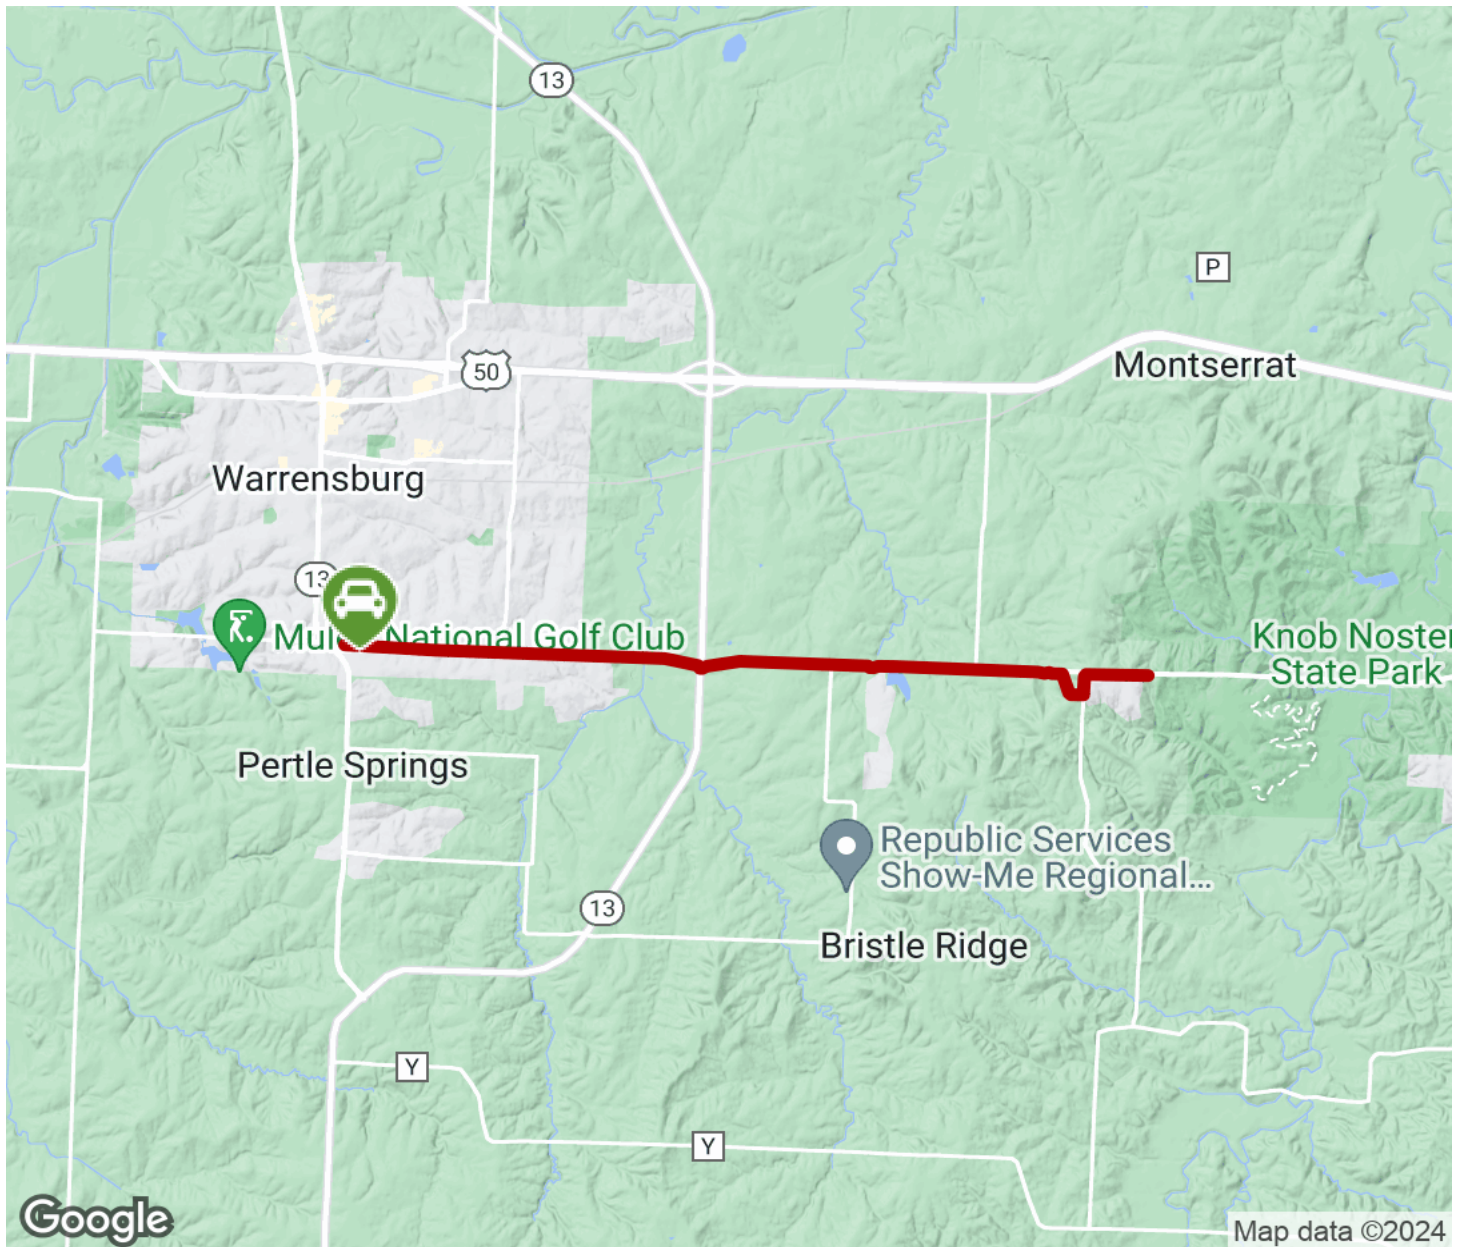

2024

TrailLink Unlimited 

Guides

Spirit Trail
Missouri

Spirit Trail *Missouri*

The Spirit Trail provides opportunities for recreation and alternative transportation in Johnson County, Missouri. The trail is

The Spirit Trail provides opportunities for recreation and alternative transportation in Johnson County, Missouri. The trail is envisioned to stretch from the City of Warrensburg to the Whiteman Air Force Base for a distance of 12 miles. At present, the trail starts gets as far as the edge of the Knob Noster State Park, paralleling State Route DD as it goes. The trail is 10 feet wide and open to users of all ages and abilities. Trail surfaces are asphalt and aggregate.

The Spirit Trail is an initiative of the Johnson County Trail Coalition.

Spirit Trail

Missouri

States: Missouri

Counties: Johnson

Length: 5.9miles

Trail end points: Hale Lake Road east of SR 13
(Warrensburg) to State Route DD just outside
Knob Noster State Trail

Trail surfaces: Asphalt, Crushed Stone

Trail category: Rail-Trail

Trail activities: Bike, Inline

Skating, Wheelchair Accessible, Walking

Parking & Trail Access

Spirit Trail

Missouri

Trailhead