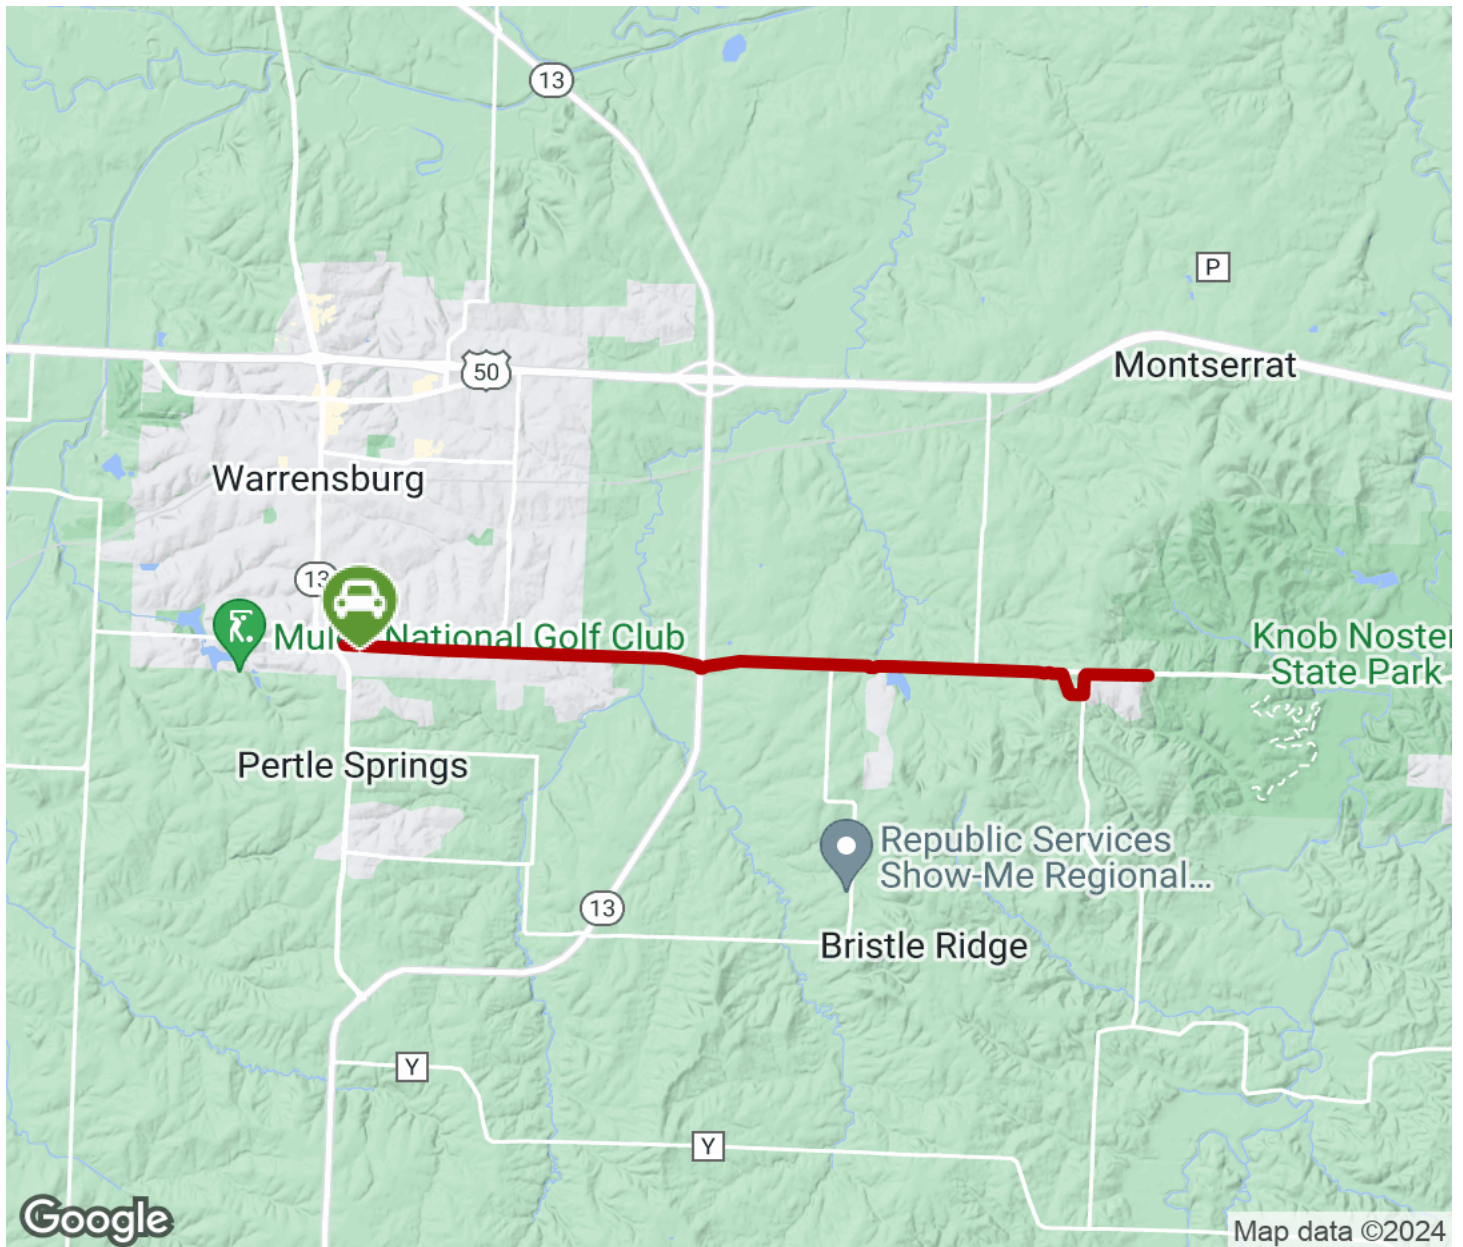

Spirit Trail

Missouri

Trailhead

Restroom

Parking

Water Fountain

Tunnel

TrailLink

by Rails-to-Trails Conservancy

[TrailLink.com](https://www.TrailLink.com)