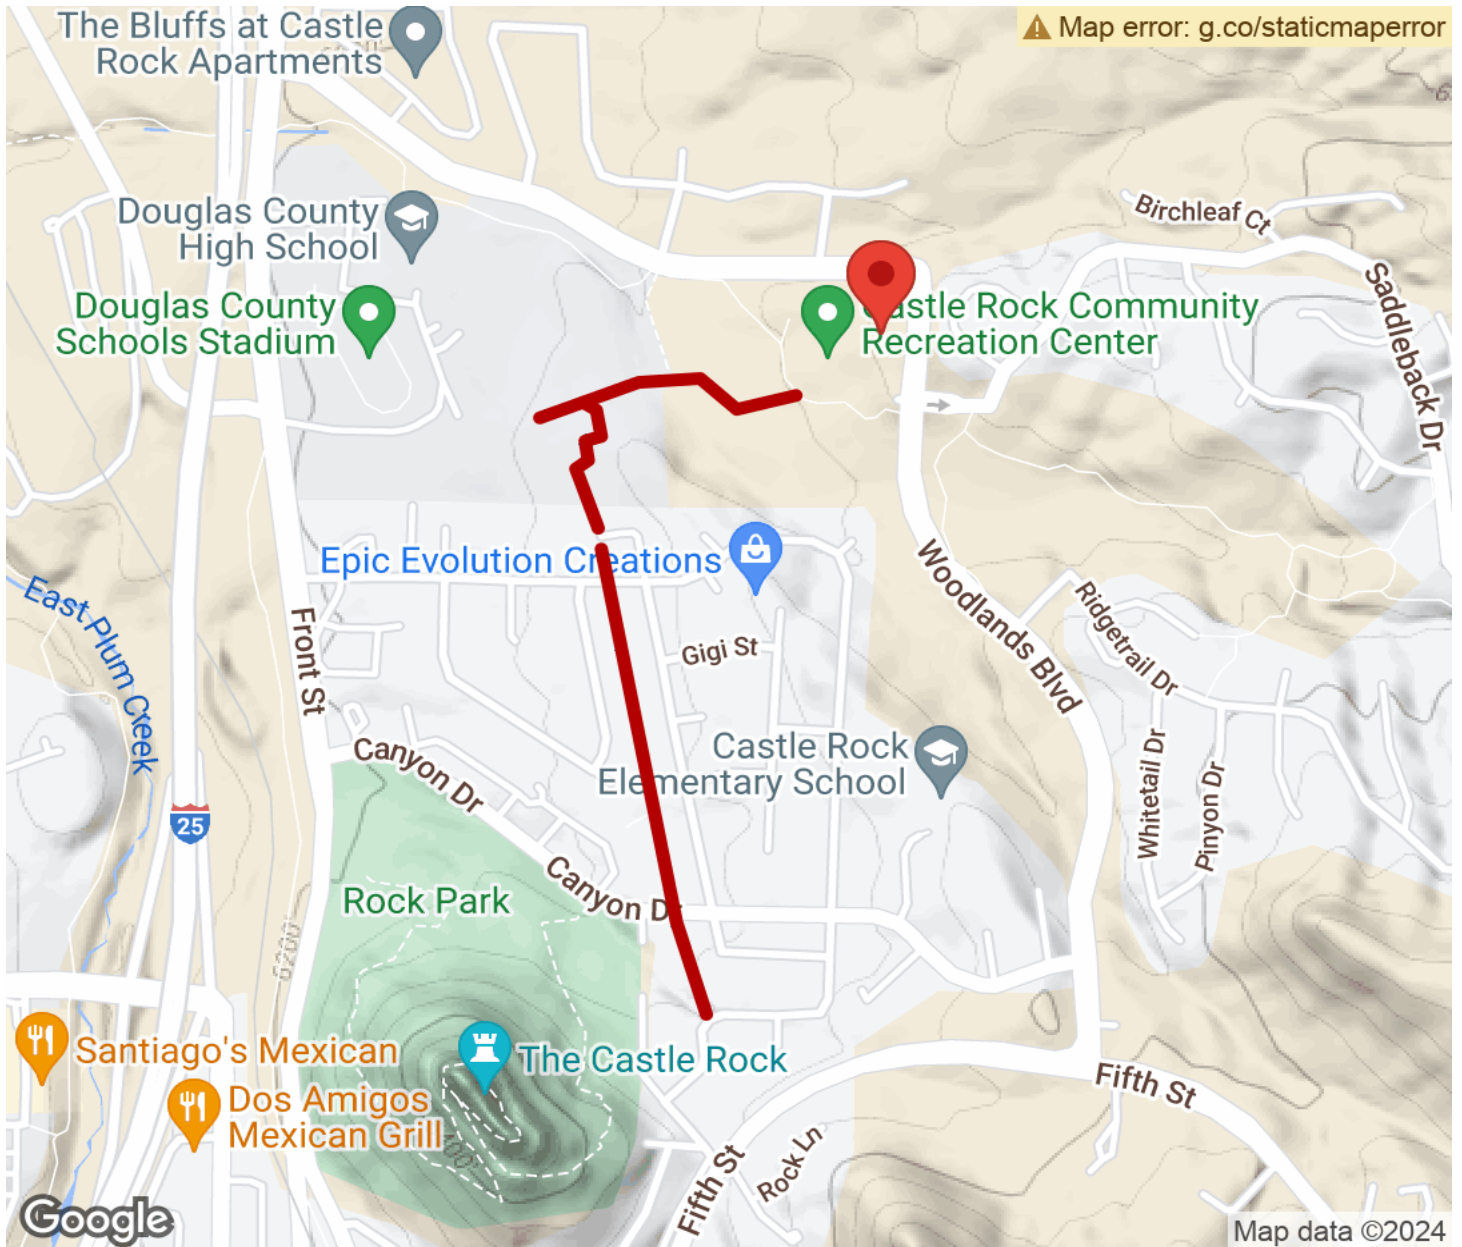

2024

TrailLink Unlimited

Guides

**Castle North
Trail**
Colorado

Castle North Trail

Colorado

The Castle North Trail provides a safe, non-motorized connection between the Castle Rock Community Recreation Center and Castle

The Castle North Trail provides a safe, non-motorized connection between the Castle Rock Community Recreation Center and Castle North Park. The paved pathway cuts right through the heart of the surrounding neighborhoods, making it safe for even children to travel between the two recreational amenities. At the community center, Castle North Trail meets [Hangman's Gulch Trail](#).

Castle North Trail

Colorado

States: Colorado

Counties: Douglas

Length: 0.82miles

Trail end points: Castle Rock Community Center to Oakwood Drive

Trail surfaces: Asphalt

Trail category: Greenway/Non-RT

Trailhead

Restroom

Parking

Water Fountain

Tunnel

TrailLink
by Rails-to-Trails Conservancy

TrailLink.com