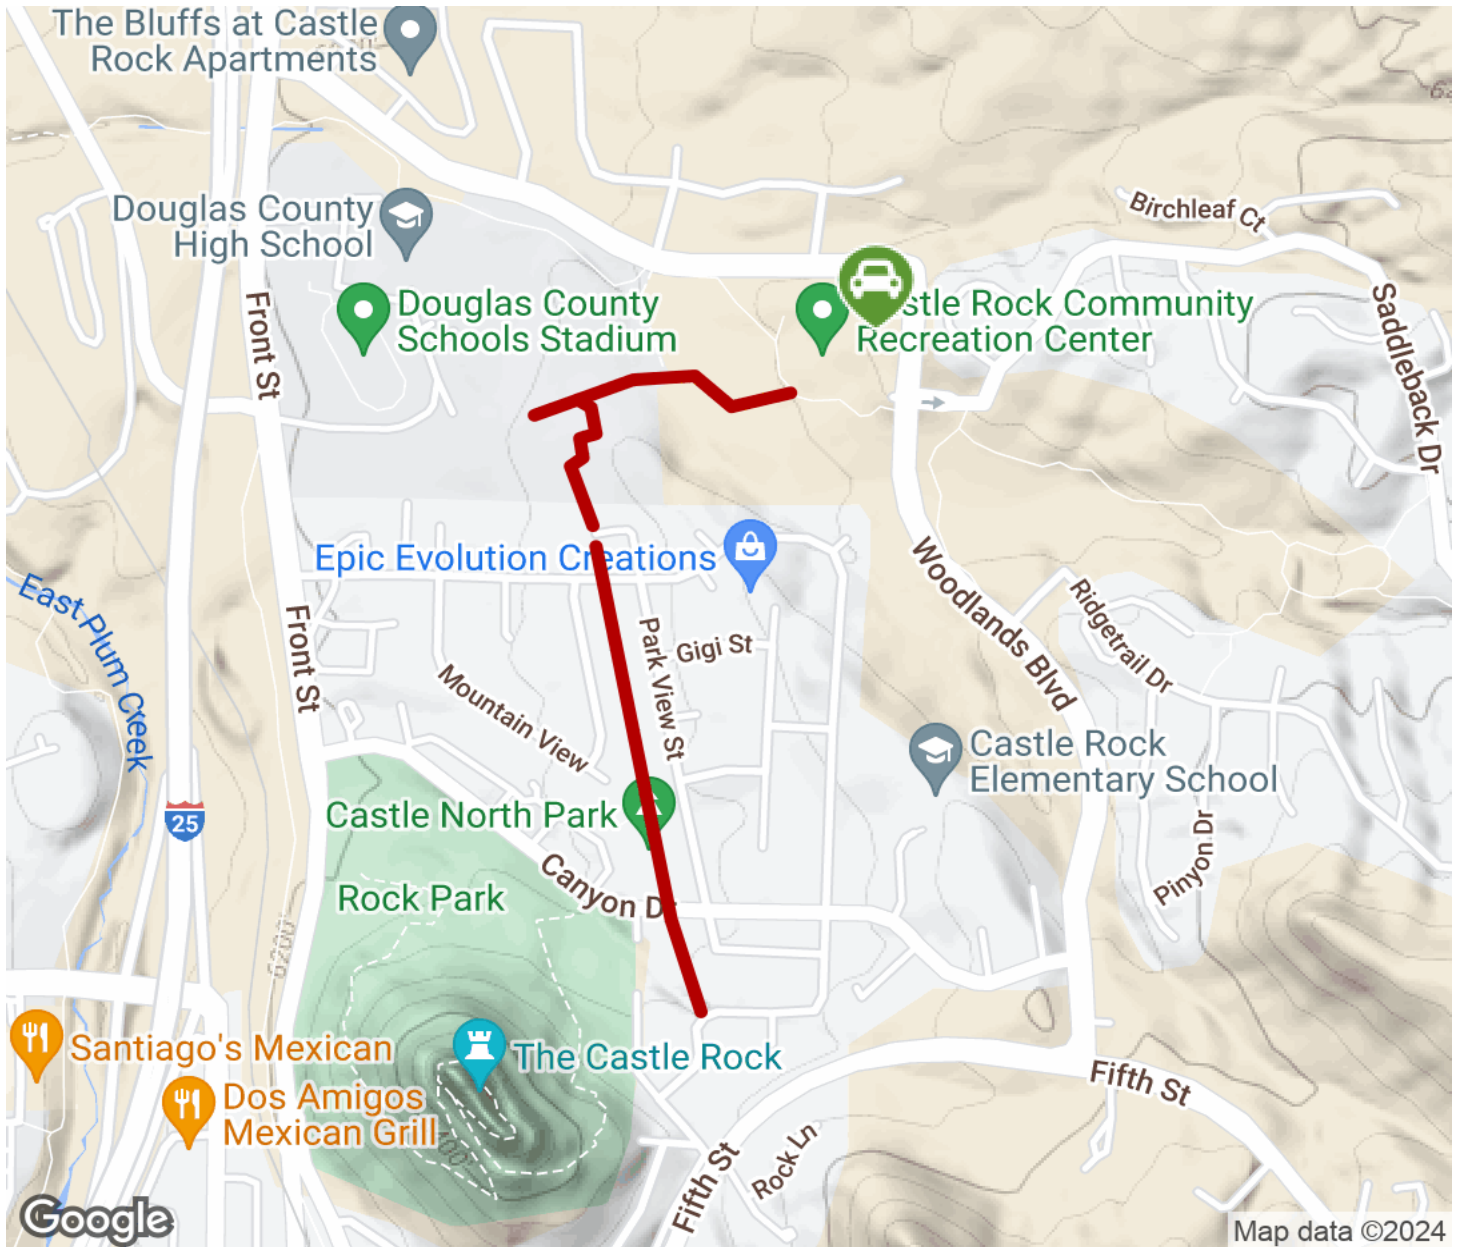

Castle North Trail

Colorado

Trailhead

Restroom

Parking

Water Fountain

Tunnel

TrailLink
by Rails-to-Trails Conservancy

TrailLink.com