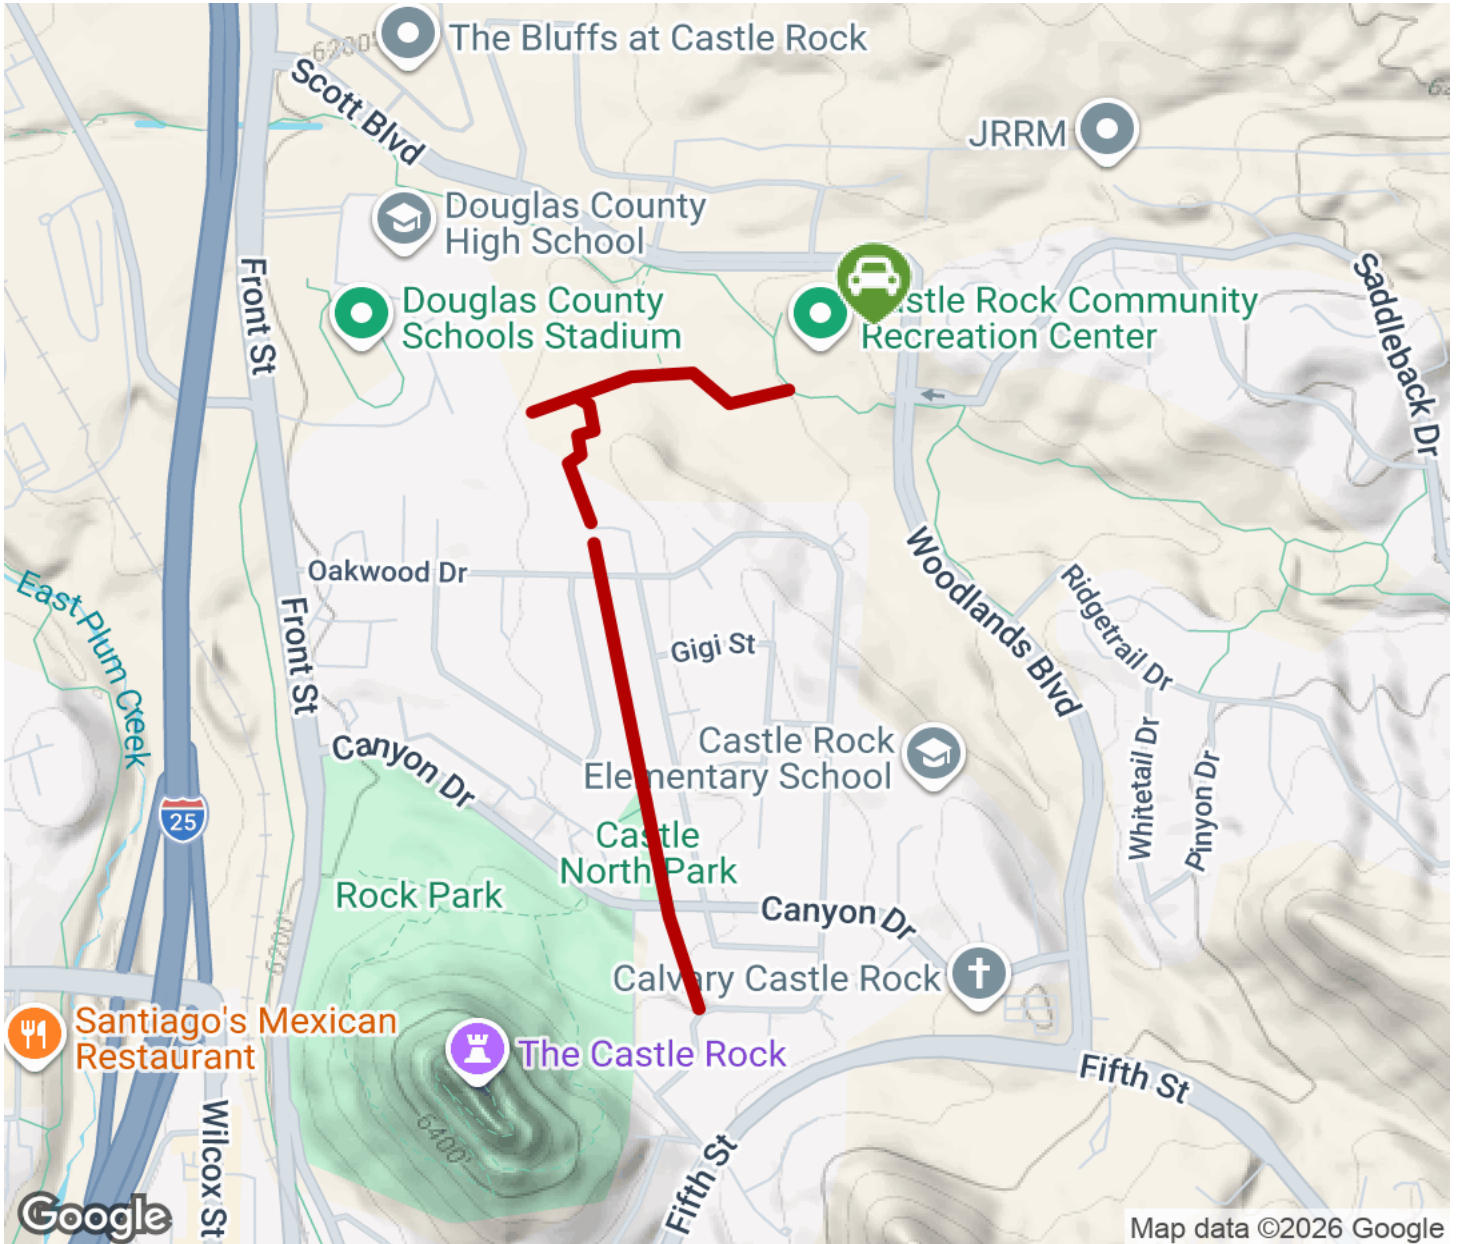

2026

TrailLink Unlimited

Guides

**Castle North
Trail**
Colorado

Castle North Trail

Colorado

The Castle North Trail provides a safe, non-motorized connection between the Castle Rock Community Recreation Center and Castle

The Castle North Trail provides a safe, non-motorized connection between the Castle Rock Community Recreation Center and Castle North Park. The paved pathway cuts right through the heart of the surrounding neighborhoods, making it safe for even children to travel between the two recreational amenities. At the community center, Castle North Trail meets [Hangman's Gulch Trail](#).

Castle North Trail

Colorado

States: Colorado

Counties: Douglas

Length: 0.82miles

Trail end points: Castle Rock Community
Center to Oakwood Drive

Trail surfaces: Asphalt

Trail category: Greenway/Non-RT

Trailhead

Restroom

Parking

Water Fountain

Tunnel

TrailLink
by Rails-to-Trails Conservancy

TrailLink.com