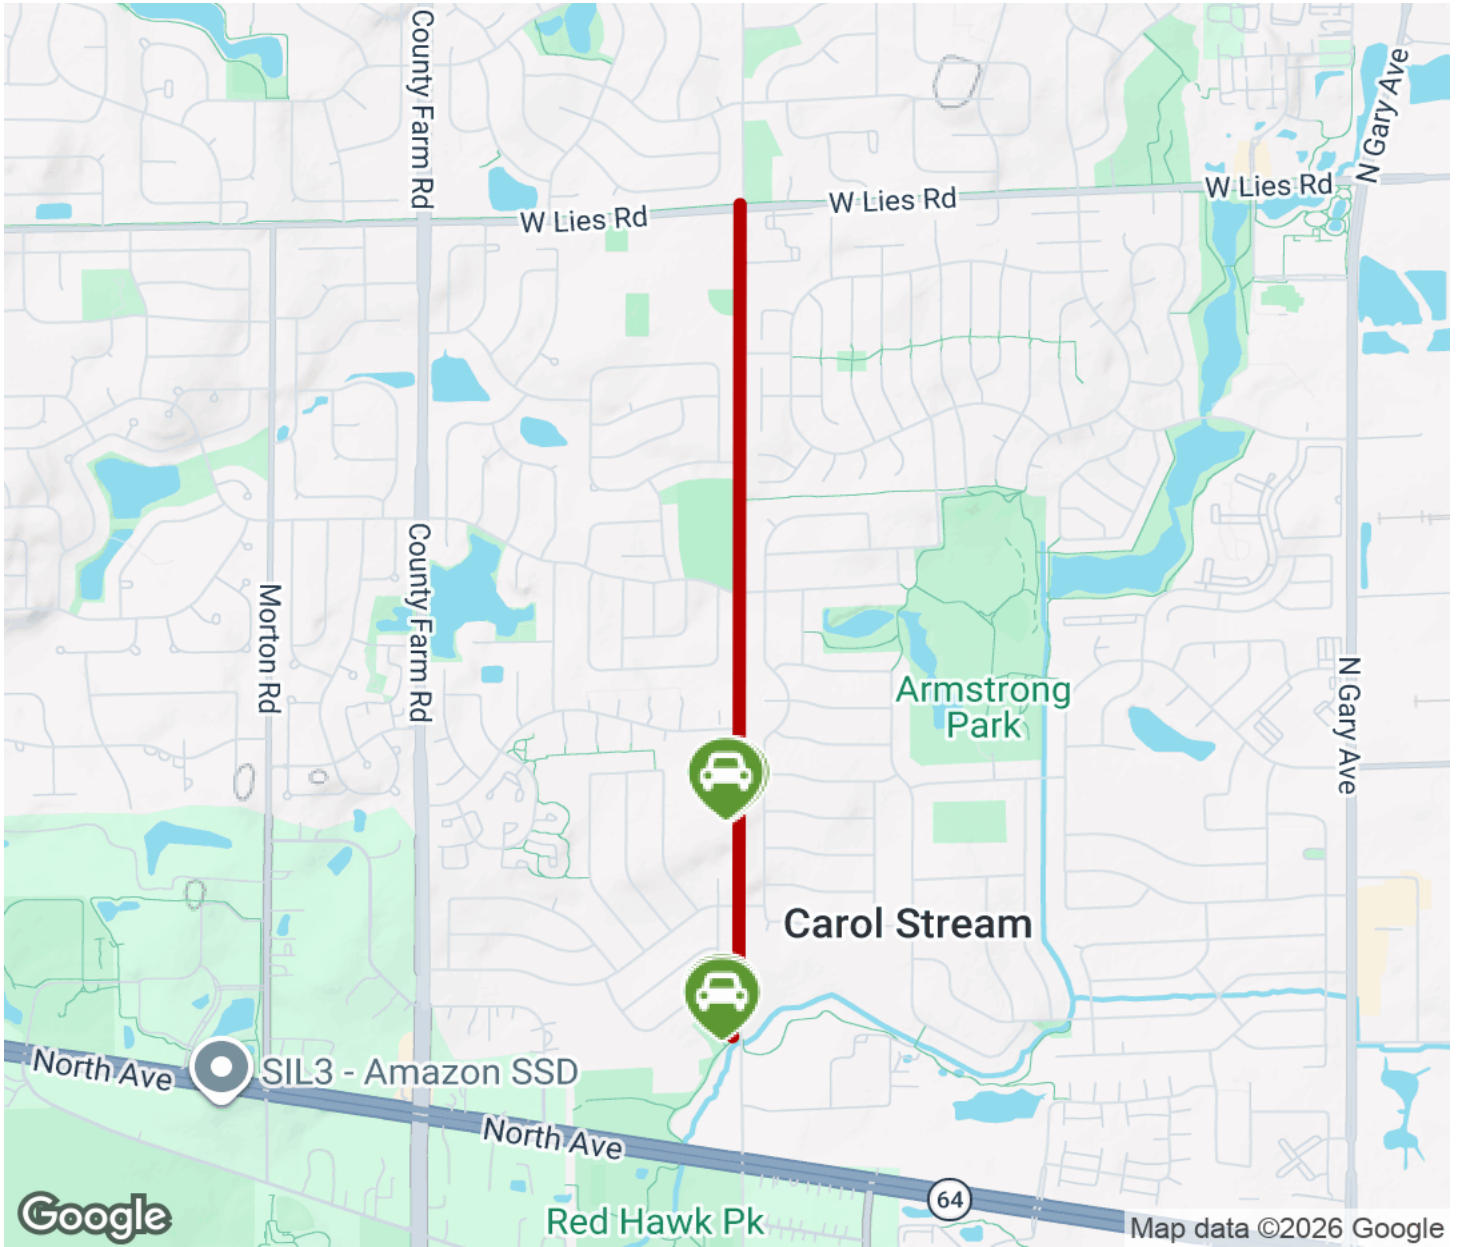

Kuhn Road Trail

Illinois

Trailhead

Restroom

Parking

Water Fountain

Tunnel

TrailLink
by Rails-to-Trails Conservancy

TrailLink.com